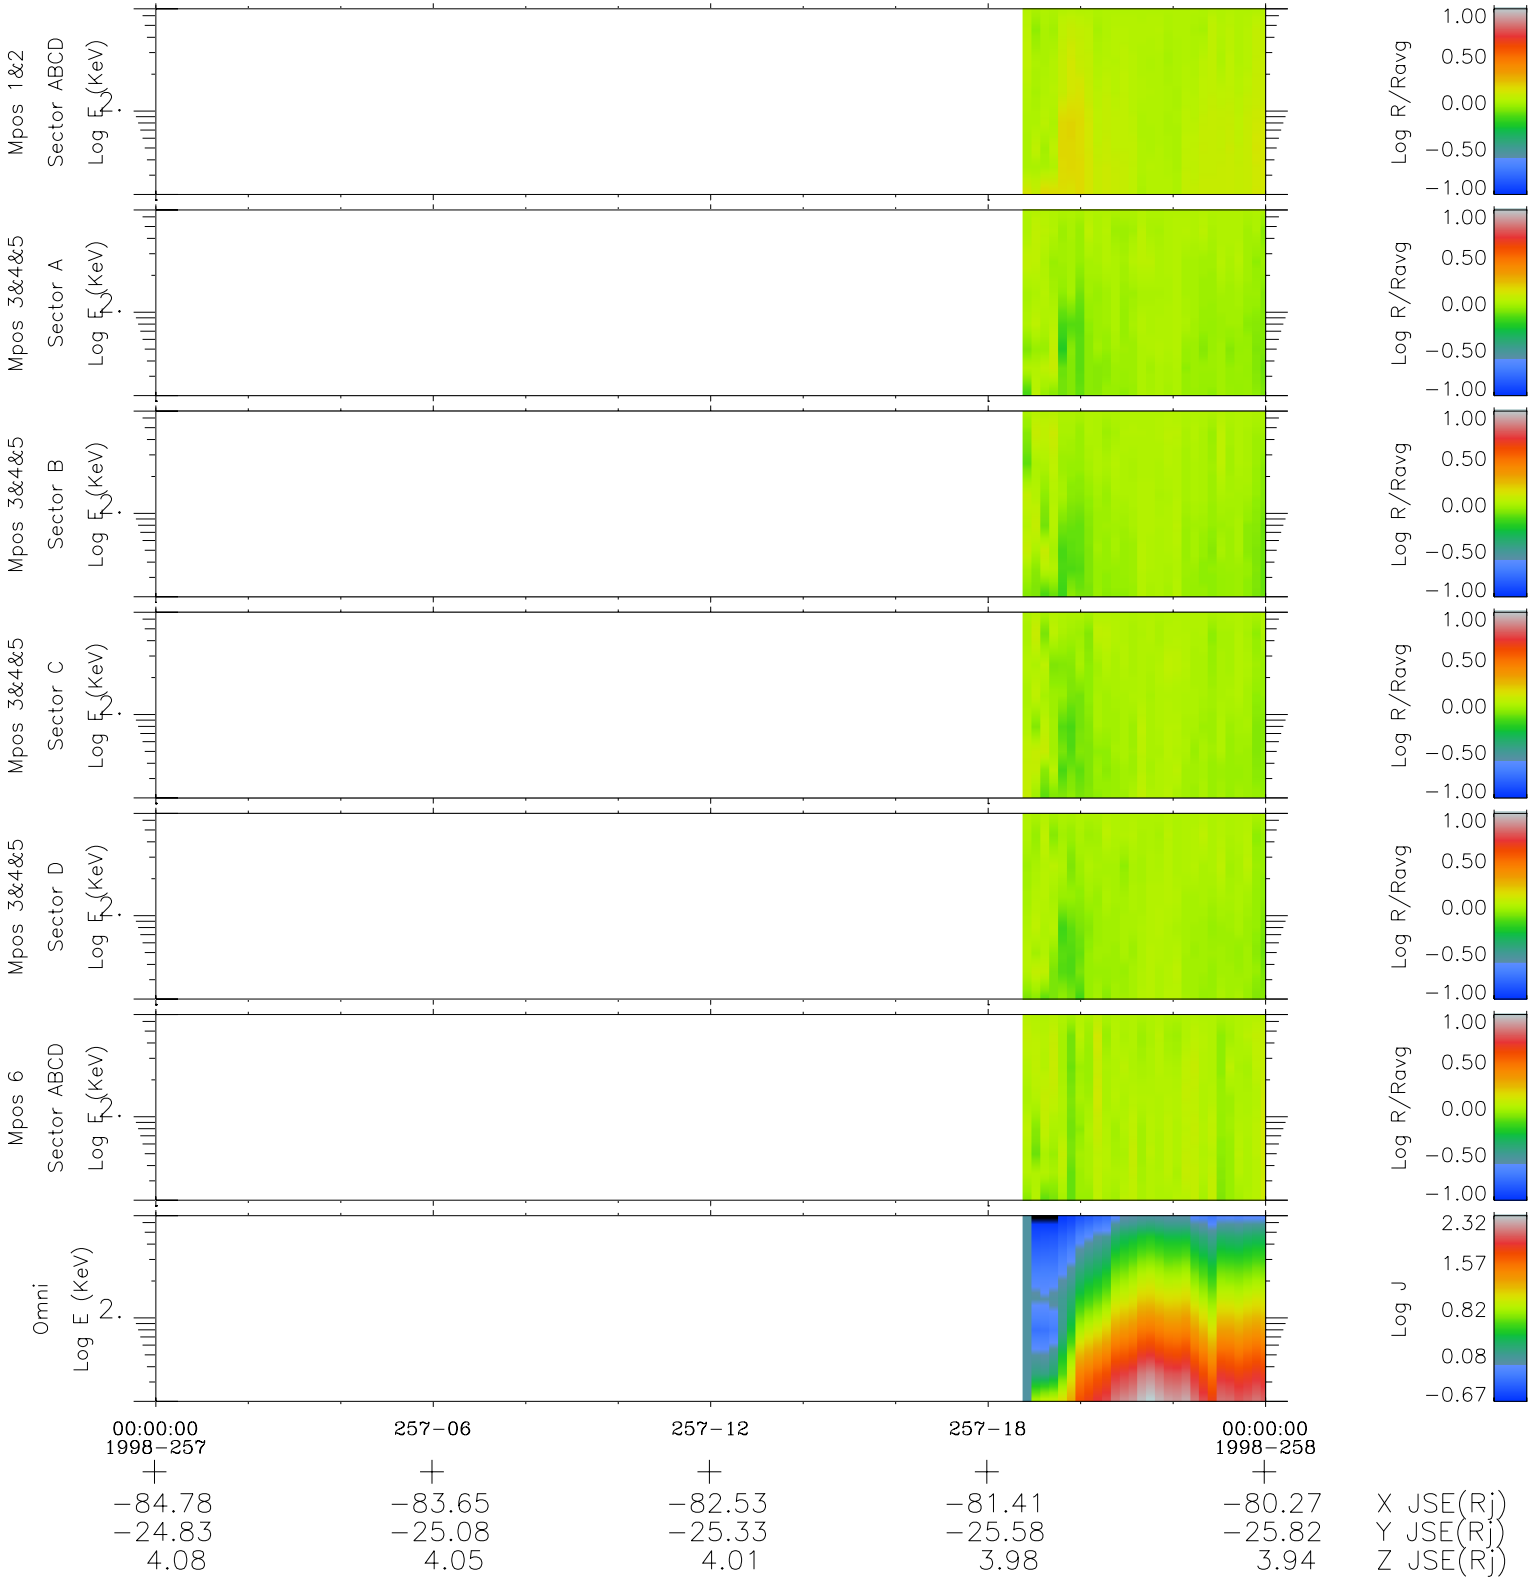

# Galileo EPD Real Time R6 Electrons Spectra 98257

Software Version: RTSPEC\_R6 V 1.20  
 Data Production: 06-03-00  
 Plot Production: Sun Sep 16 14:31:02 2001  
 Color File: wondr3  
 Geofactor File: 1.1

- ◇ = Jupiter look direction
- = Corotation look direction