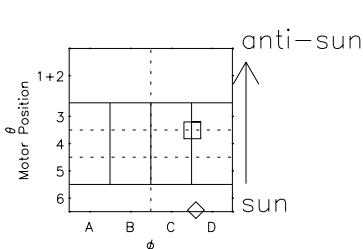

Galileo EPD Real Time R6 Ions Spectra 98257

Software Version: RTSPEC_R6 V 1.20
 Data Production: 06-03-00
 Plot Production: Sun Sep 16 14:30:58 2001
 Color File: wondr3
 Geofactor File: 1.1

- ◇ = Jupiter look direction
- = Corotation look direction