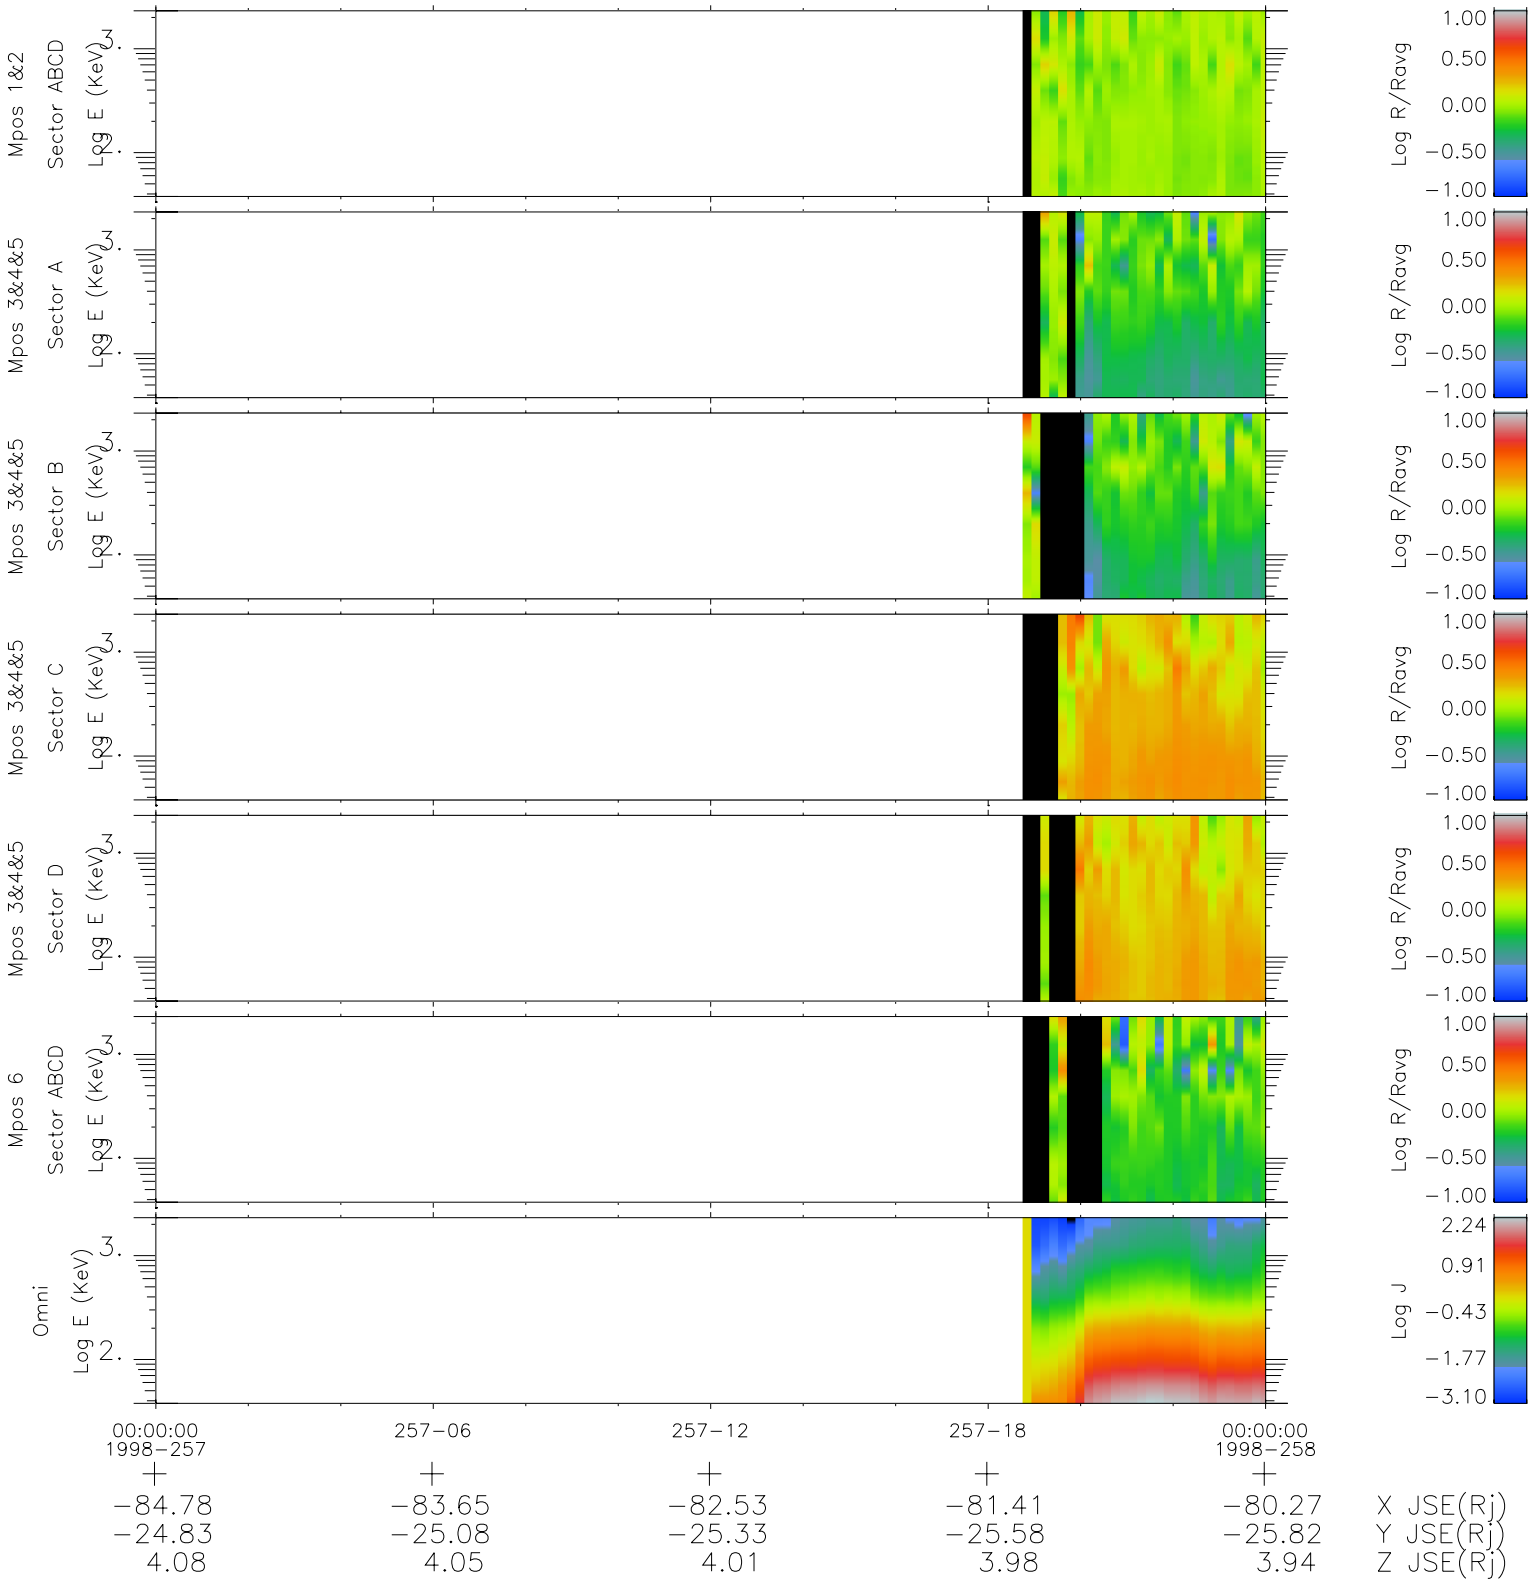

Galileo EPD Real Time R6 Ions Spectra 98257

Software Version: RTSPEC_R6 V 1.20
 Data Production: 06-03-00
 Plot Production: Sun Sep 16 14:30:58 2001
 Color File: wondr3
 Geofactor File: 1.1

- ◇ = Jupiter look direction
- = Corotation look direction