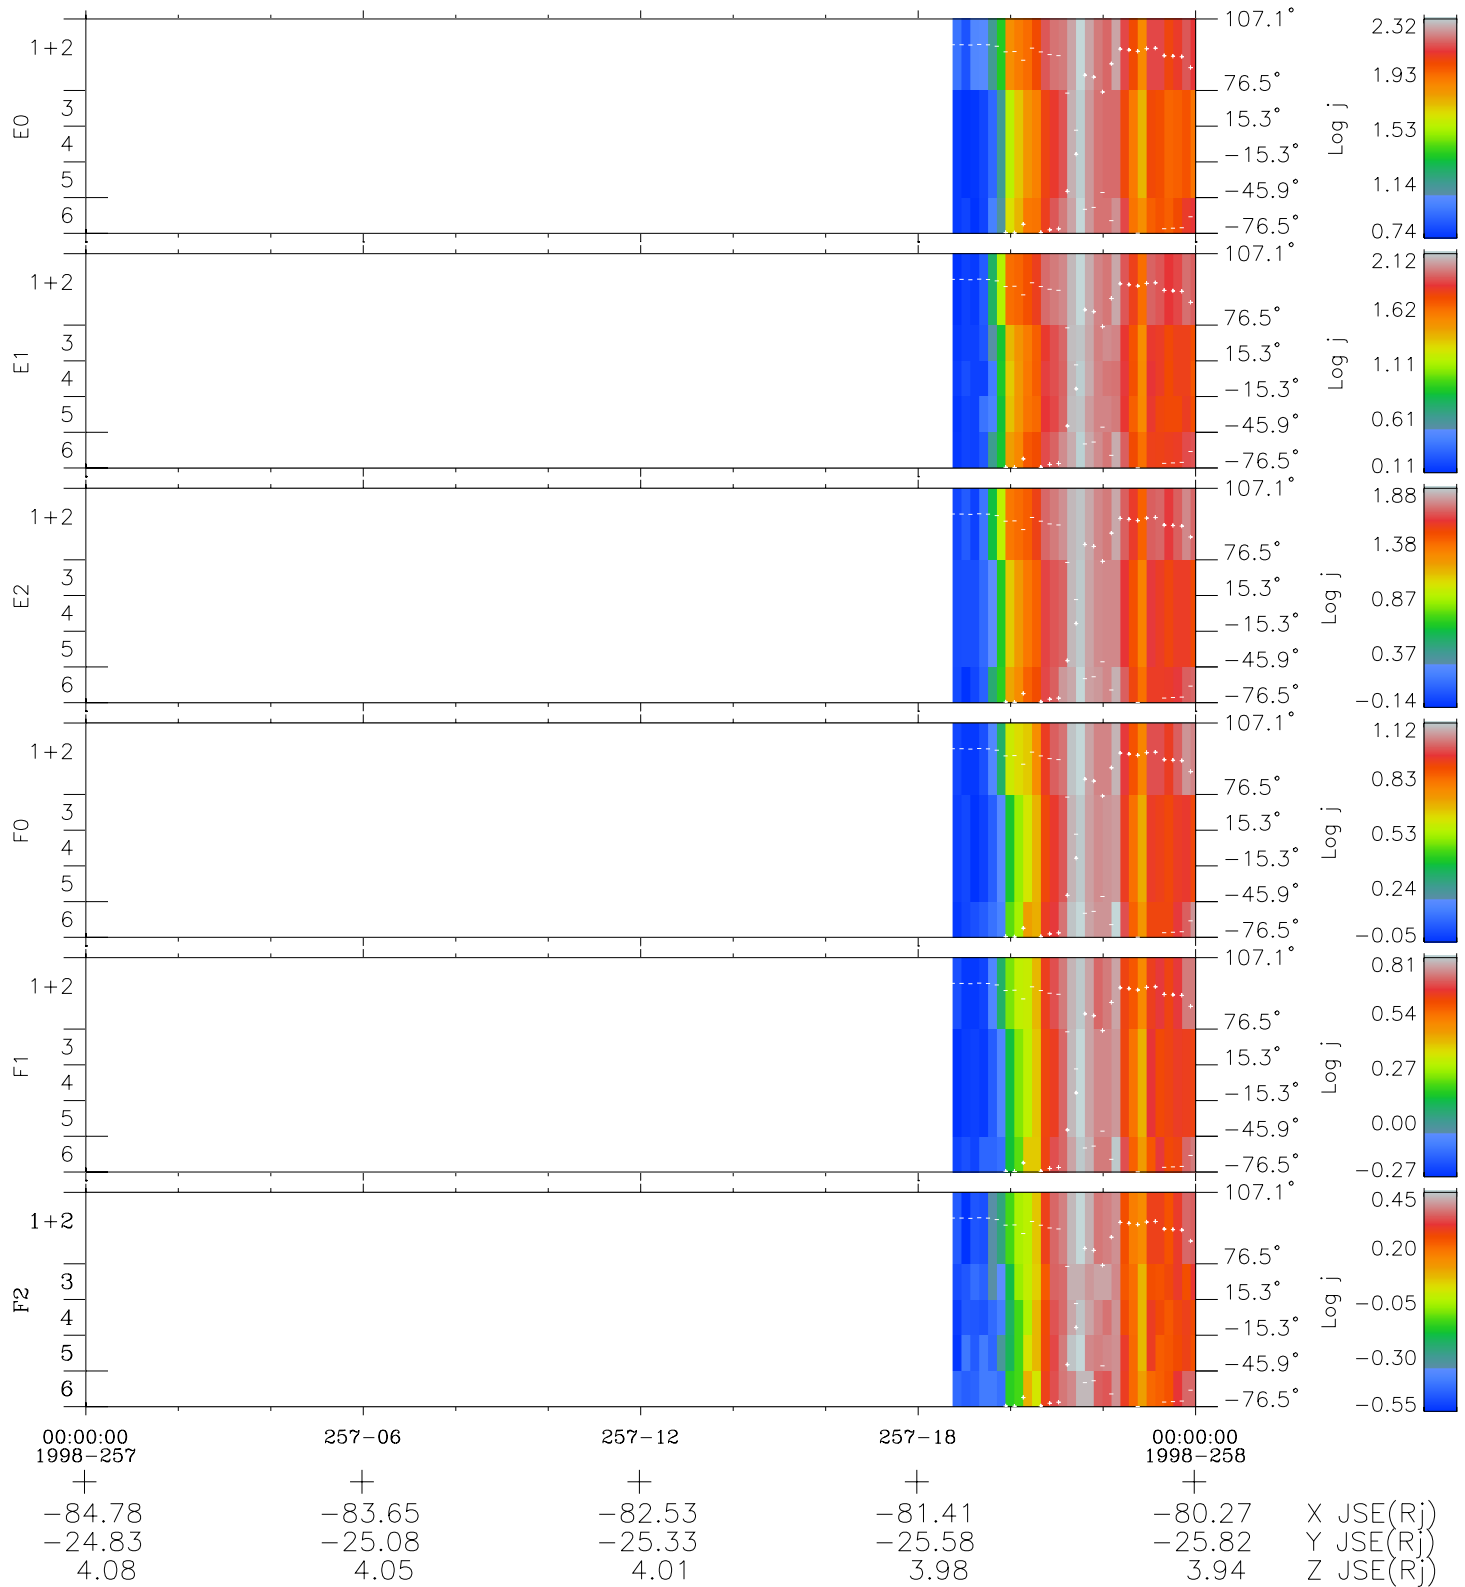

Galileo EPD Real Elevation Anisotropies 98257

Software Version: RTELEV_FLUX V 1.20
Data Production: 06-03-00
Plot Production: Sun Sep 16 14:31:34 2001
Color File: wondr3
Geofactor File: 1.1

- ◇ = Jupiter look direction
- = Corotation look direction