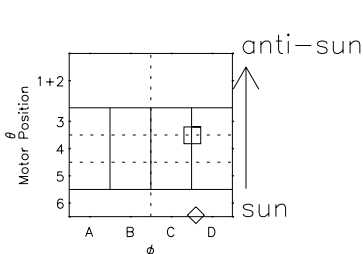

Galileo EPD Real Elevation Anisotropies 98257

Software Version: RTELEV_FLUX V 1.20
Data Production: 06-03-00
Plot Production: Sun Sep 16 14:31:34 2001
Color File: wondr3
Geofactor File: 1.1

- ◇ = Jupiter look direction
- = Corotation look direction