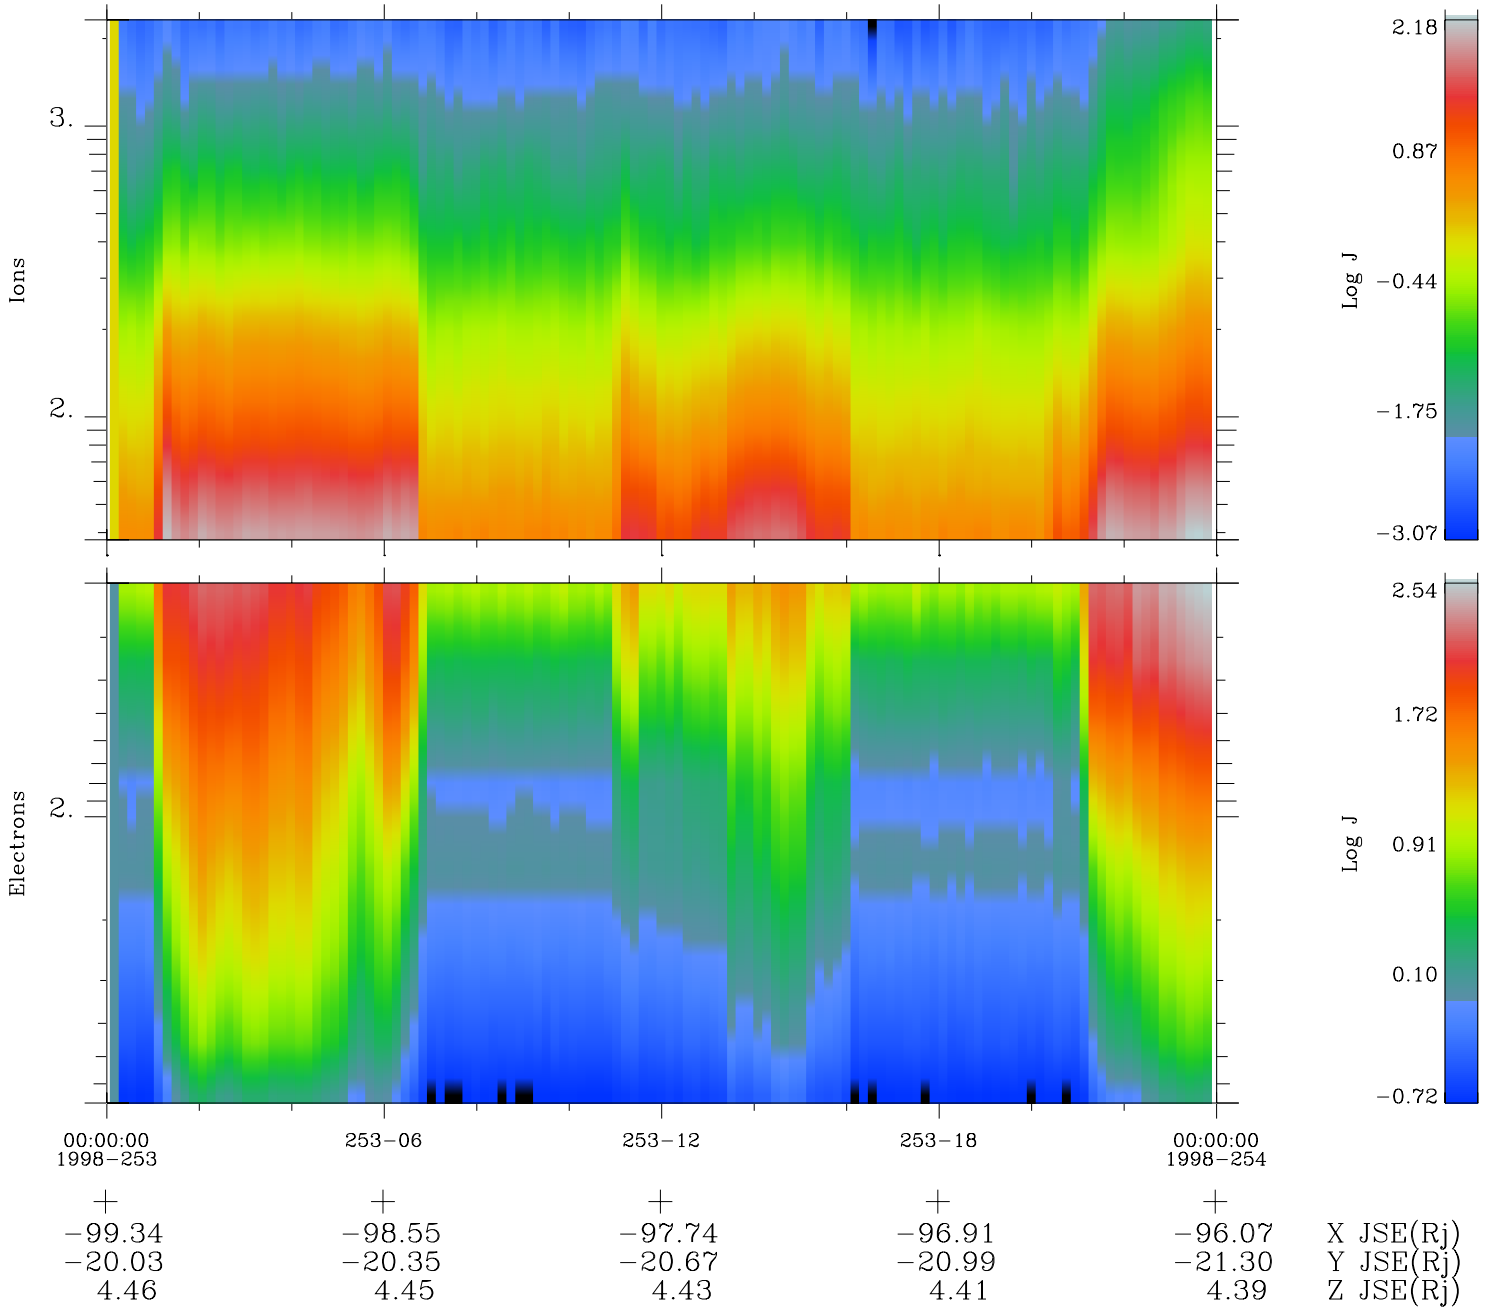

Galileo EPD Real Time Omni Spectrum 98253

Software Version: RTSPEC_OMNI V 1.20
 Data Production: 06-03-00
 Plot Production: Sun Sep 16 14:23:15 2001
 Color File: wondr3
 Geofactor File: 1.1

◇ = Jupiter look direction
 □ = Corotation look direction