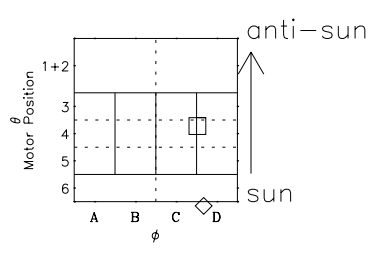

Galileo EPD Real Time Omni Spectrum 98253

Software Version: RTSPEC_OMNI V 1.20
 Data Production: 06-03-00
 Plot Production: Sun Sep 16 14:23:15 2001
 Color File: wondr3
 Geofactor File: 1.1

◇ = Jupiter look direction
 □ = Corotation look direction