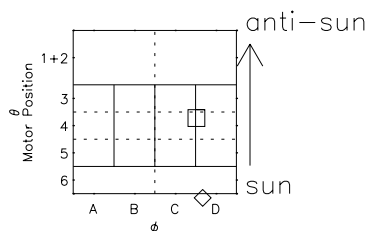

Galileo EPD Real Time R6 Electrons Spectra 98253

Software Version: RTSPEC_R6 V 1.20
 Data Production: 06-03-00
 Plot Production: Sun Sep 16 14:23:09 2001
 Color File: wondr3
 Geofactor File: 1.1

◇ = Jupiter look direction
 □ = Corotation look direction