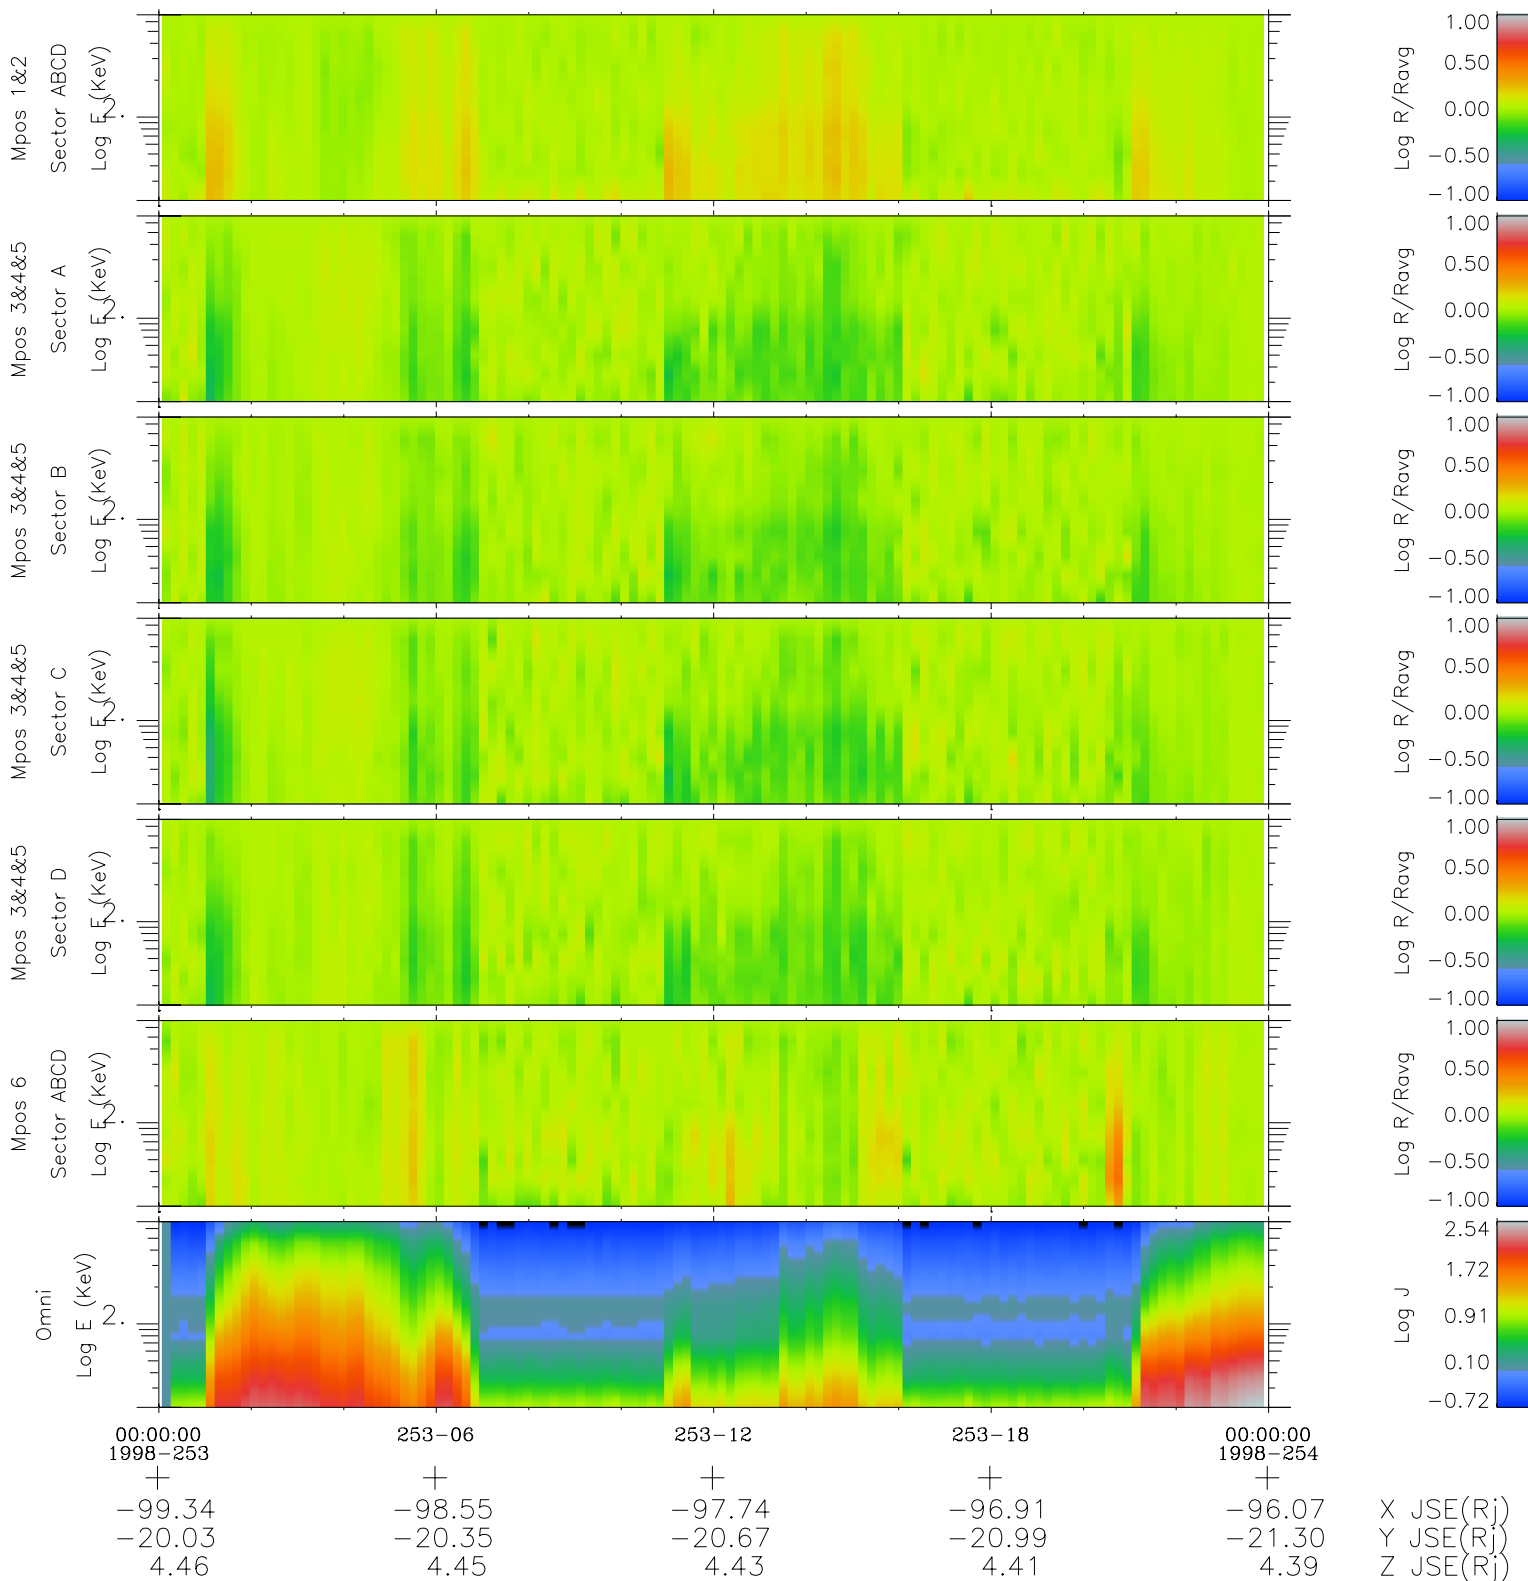

Galileo EPD Real Time R6 Electrons Spectra 98253

Software Version: RTSPEC_R6 V 1.20
 Data Production: 06-03-00
 Plot Production: Sun Sep 16 14:23:09 2001
 Color File: wondr3
 Geofactor File: 1.1

◇ = Jupiter look direction
 □ = Corotation look direction