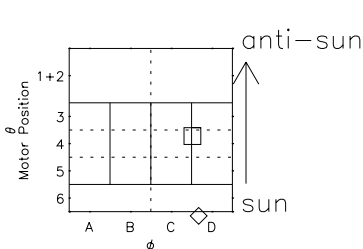

Galileo EPD Real Time R6 Ions Spectra 98253

Software Version: RTSPEC_R6 V 1.20
 Data Production: 06-03-00
 Plot Production: Sun Sep 16 14:23:03 2001
 Color File: wondr3
 Geofactor File: 1.1

◇ = Jupiter look direction
 □ = Corotation look direction