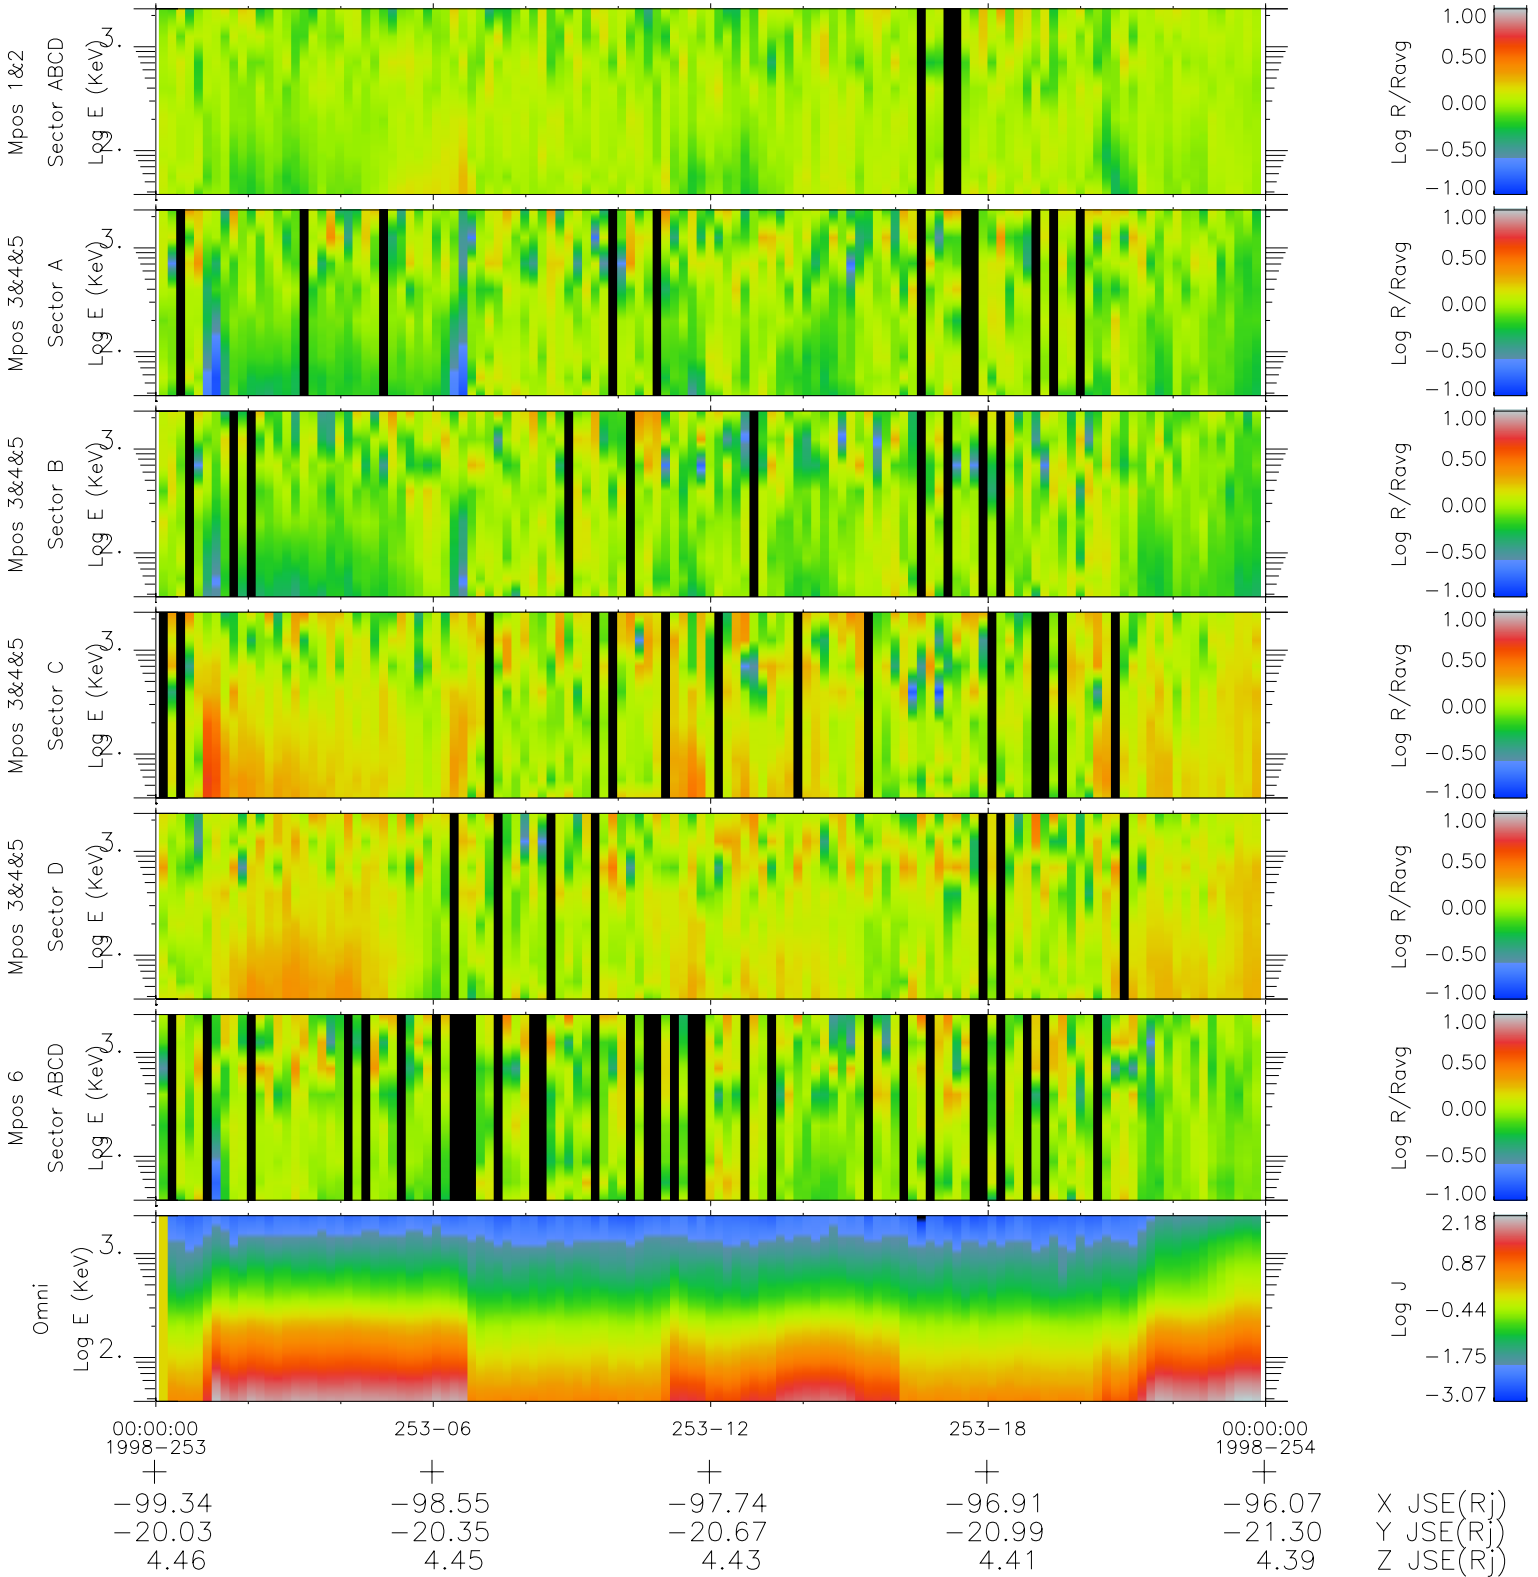

Galileo EPD Real Time R6 Ions Spectra 98253

Software Version: RTSPEC_R6 V 1.20
 Data Production: 06-03-00
 Plot Production: Sun Sep 16 14:23:03 2001
 Color File: wondr3
 Geofactor File: 1.1

◇ = Jupiter look direction
 □ = Corotation look direction