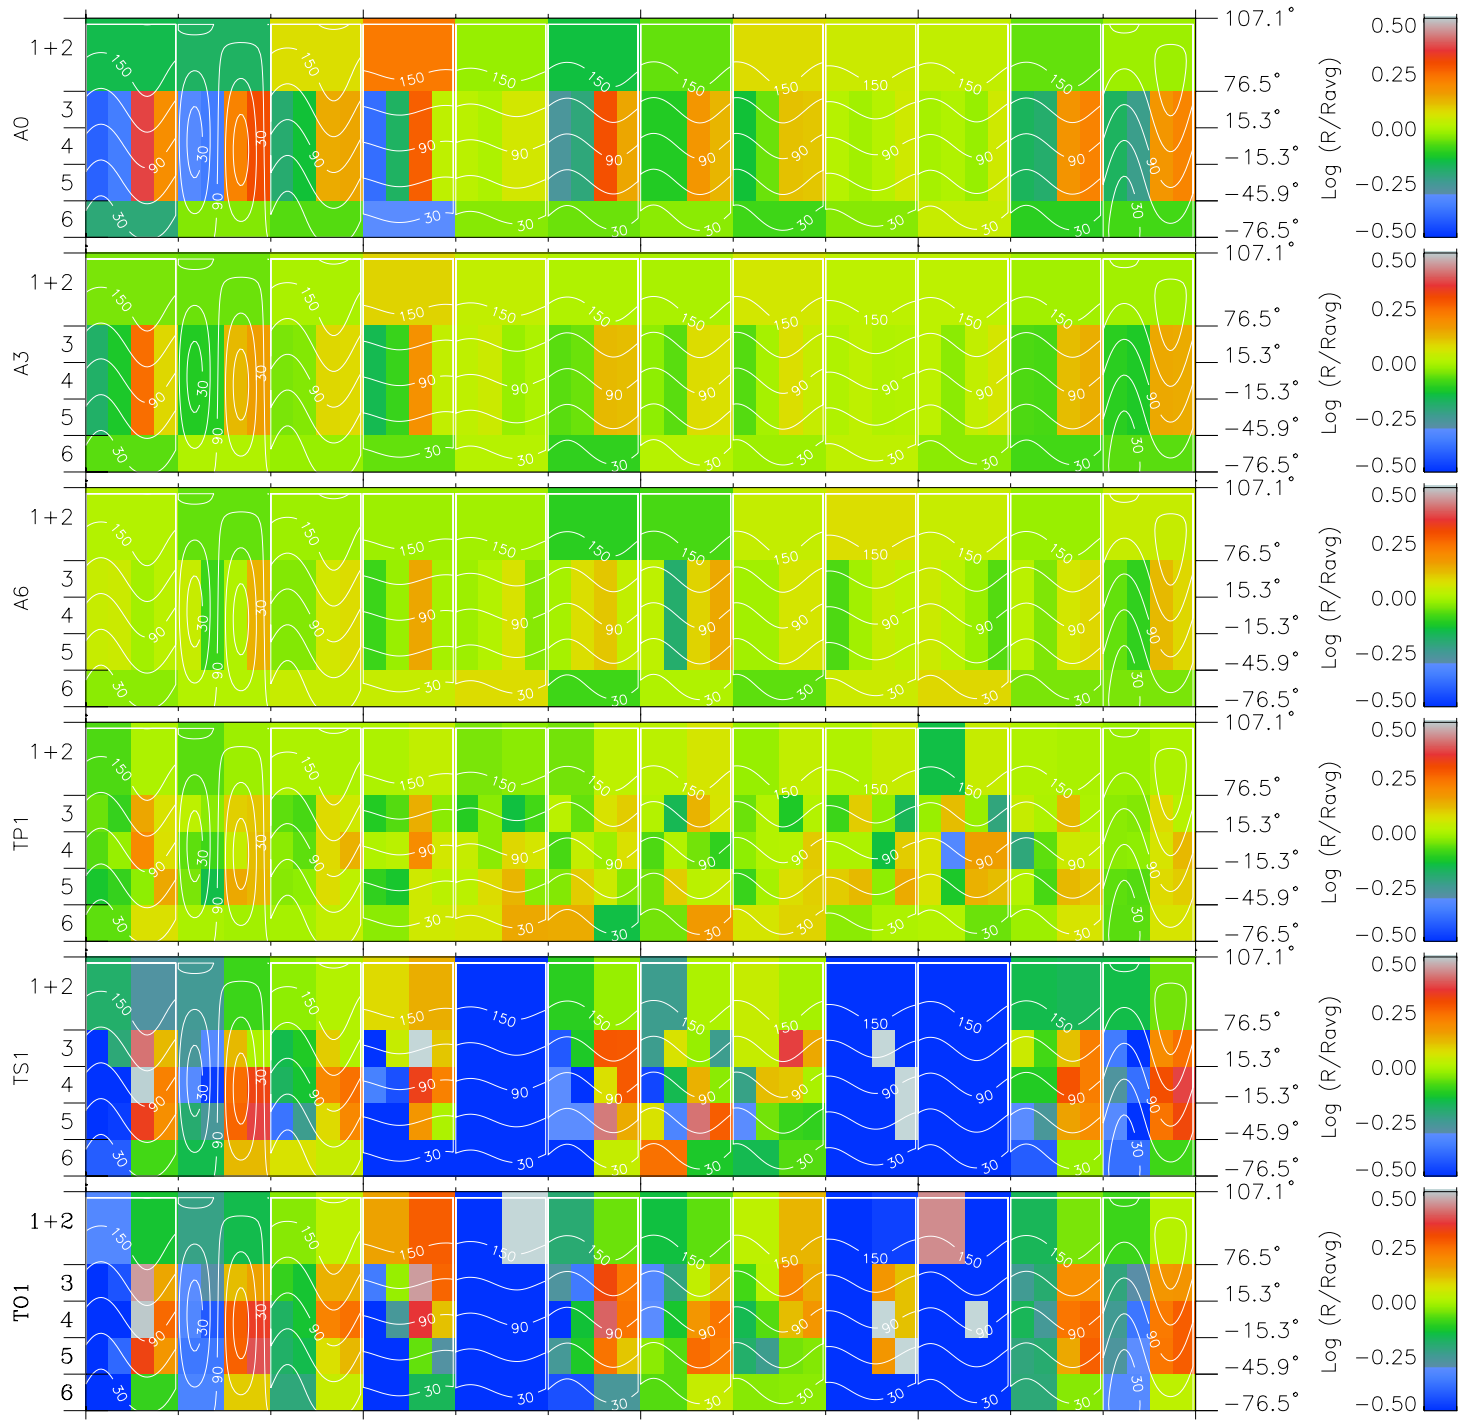

Galileo EPD Real Time All-Sky Anisotropies 98253

Software Version: RTSKY_MEAN V 1.20
 Data Production: 06-03-00
 Plot Production: Sun Sep 16 14:23:22 2001
 Color File: wondr3
 Geofactor File: 1.1

00:00:00 1998-253	253-06	253-12	253-18	00:00:00 1998-254	
+	+	+	+	+	X JSE(R _j)
-99.34	-98.55	-97.74	-96.91	-96.07	Y JSE(R _j)
-20.03	-20.35	-20.67	-20.99	-21.30	Z JSE(R _j)
4.46	4.45	4.43	4.41	4.39	

- ◇ = Jupiter look direction
- = Corotation look direction