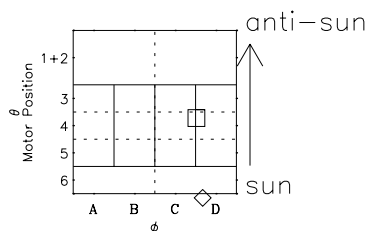

# Galileo EPD Real-Time Omni 98253

Software Version: RTLINE\_OMNI V 1.20  
Data Production: 06-03-00  
Plot Production: Sun Sep 16 14:25:07 2001

- ◇ = Jupiter look direction
- = Corotation look direction