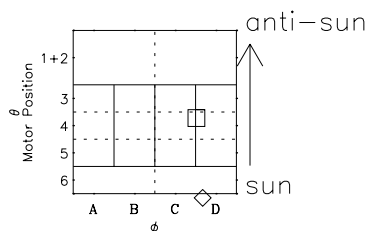

Galileo EPD Real-Time Omni 98253

Software Version: RTLINE_OMNI V 1.20
Data Production: 06-03-00
Plot Production: Sun Sep 16 14:25:07 2001

◇ = Jupiter look direction
□ = Corotation look direction