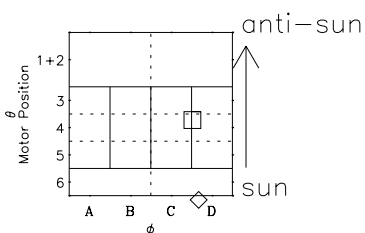

Galileo EPD Real-Time Six-Sector 98253

Software Version: RTLINE_R6 V 1.20
Data Production: 06-03-00
Plot Production: Sun Sep 16 14:25:15 2001

◇ = Jupiter look direction
□ = Corotation look direction