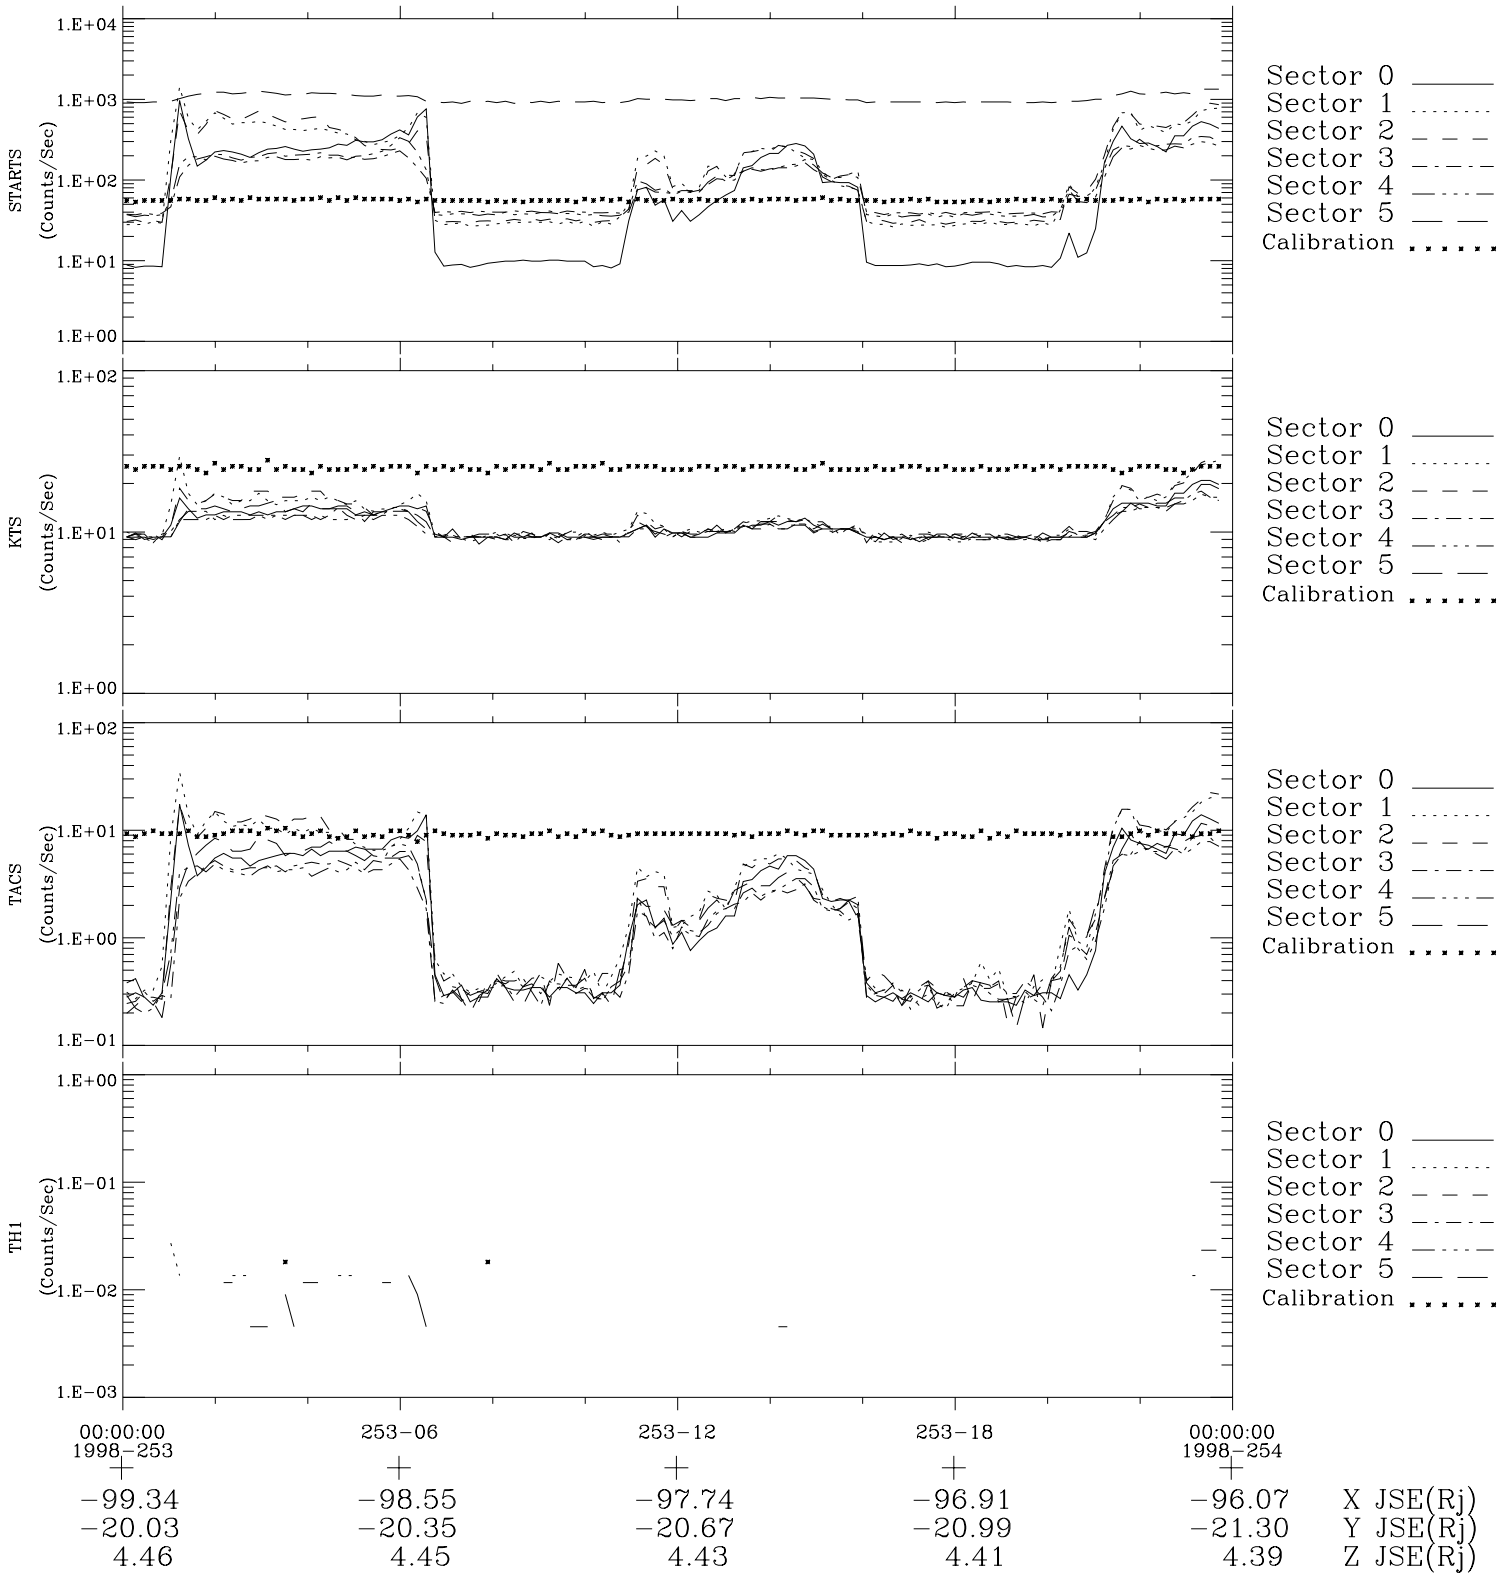

Galileo EPD Real-Time Six-Sector 98253

Software Version: RTLINE_R6 V 1.20
Data Production: 06-03-00
Plot Production: Sun Sep 16 14:25:15 2001

◇ = Jupiter look direction
□ = Corotation look direction