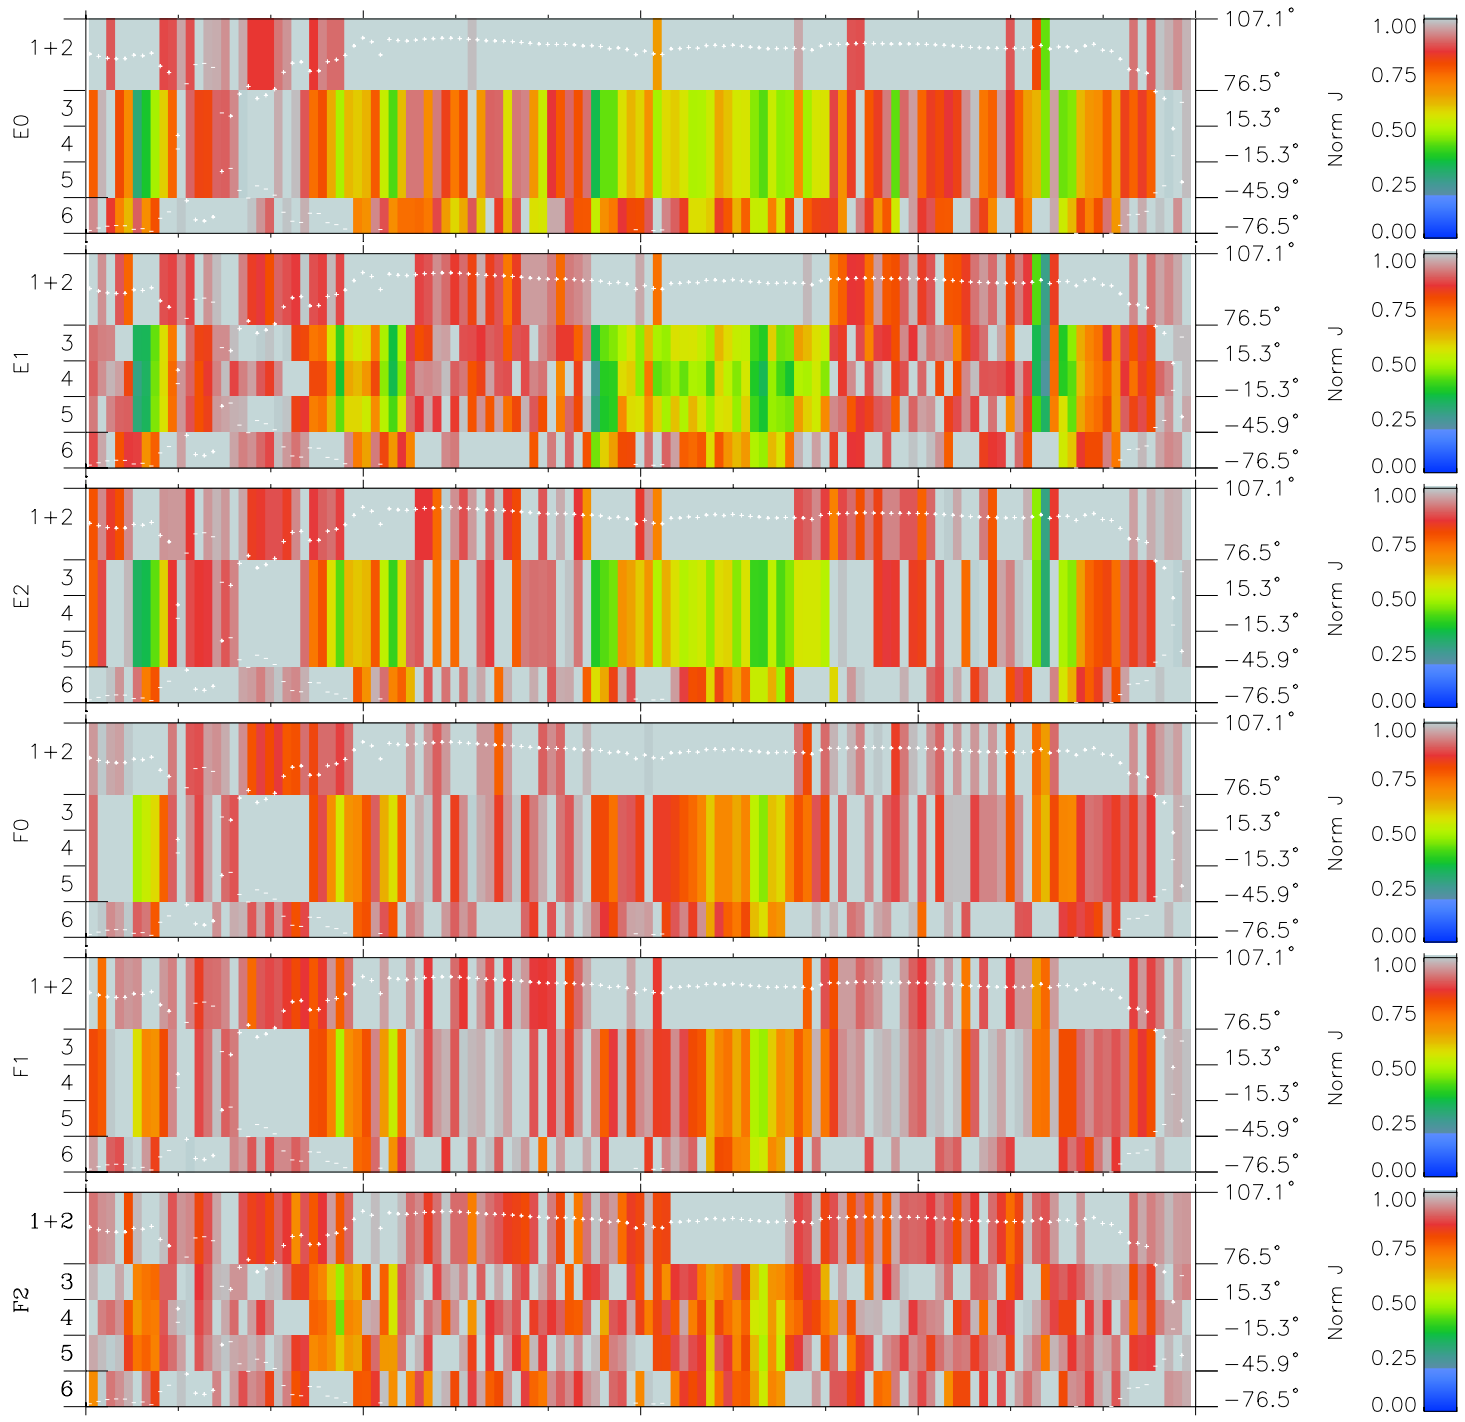

# Galileo EPD Real Elevation Anisotropies 98253

Software Version: RTELEV\_NORM V 1.20  
Data Production: 06-03-00  
Plot Production: Sun Sep 16 14:24:30 2001  
Color File: wondr3  
Geofactor File: 1.1

00:00:00 1998-253	253-06	253-12	253-18	00:00:00 1998-254	
+	+	+	+	+	X JSE(R <sub>j</sub> )
-99.34	-98.55	-97.74	-96.91	-96.07	Y JSE(R <sub>j</sub> )
-20.03	-20.35	-20.67	-20.99	-21.30	Z JSE(R <sub>j</sub> )
4.46	4.45	4.43	4.41	4.39	

- ◇ = Jupiter look direction
- = Corotation look direction