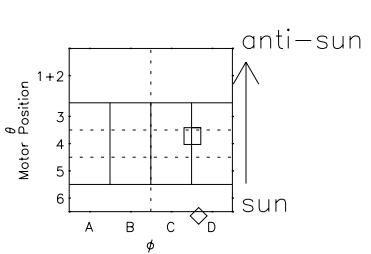

# Galileo EPD Real Elevation Anisotropies 98253

Software Version: RTELEV\_NORM V 1.20  
Data Production: 06-03-00  
Plot Production: Sun Sep 16 14:24:30 2001  
Color File: wondr3  
Geofactor File: 1.1

00:00:00 1998-253	253-06	253-12	253-18	00:00:00 1998-254	
+	+	+	+	+	X JSE(R <sub>j</sub> )
-99.34	-98.55	-97.74	-96.91	-96.07	Y JSE(R <sub>j</sub> )
-20.03	-20.35	-20.67	-20.99	-21.30	Z JSE(R <sub>j</sub> )
4.46	4.45	4.43	4.41	4.39	

- ◇ = Jupiter look direction
- = Corotation look direction