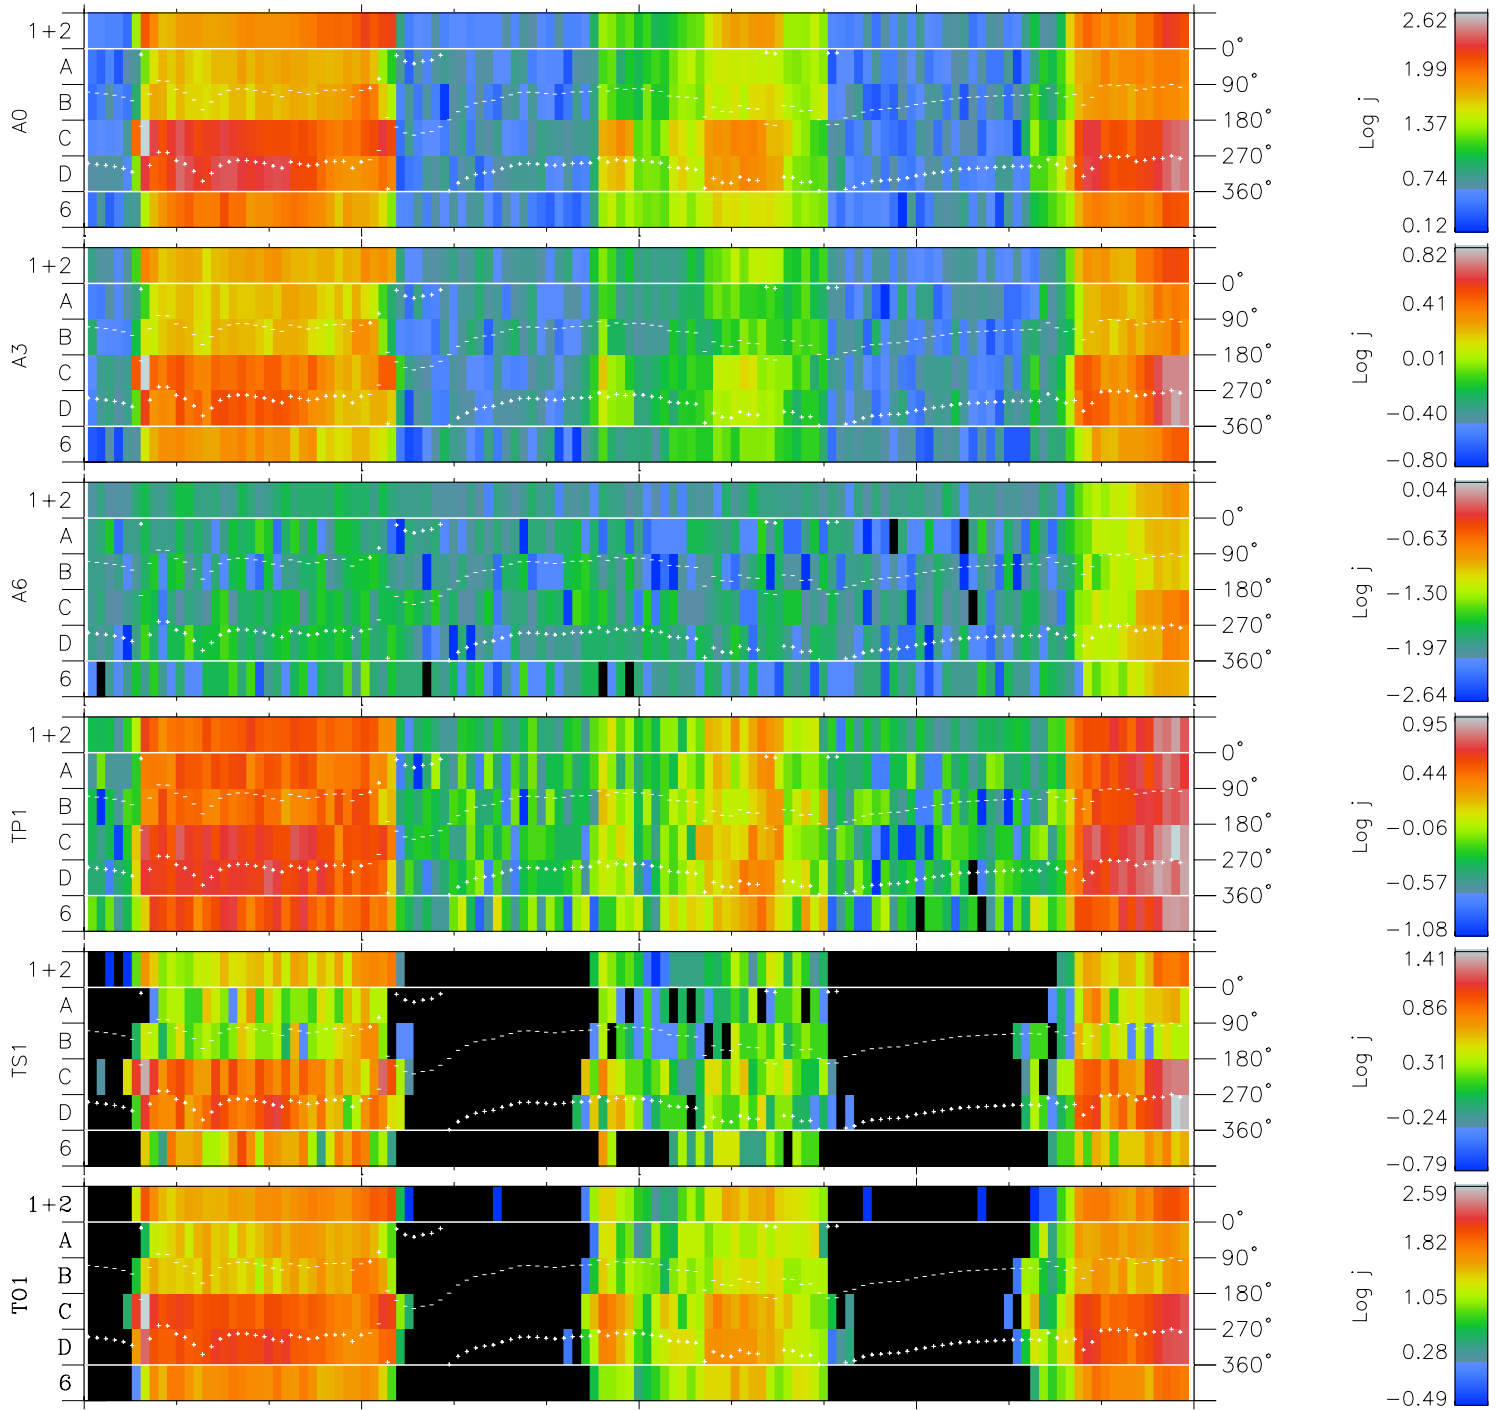

Galileo EPD Real Time Azimuth Anisotropies 98253

Software Version: RTAZIM_FLUX V 1.20
Data Production: 06-03-00
Plot Production: Sun Sep 16 14:24:46 2001
Color File: wondr3
Geofactor File: 1.1

00:00:00 1998-253	253-06	253-12	253-18	00:00:00 1998-254	X JSE(R_j)	Y JSE(R_j)	Z JSE(R_j)
+	+	+	+	+			
-99.34	-98.55	-97.74	-96.91	-96.07			
-20.03	-20.35	-20.67	-20.99	-21.30			
4.46	4.45	4.43	4.41	4.39			

◇ = Jupiter look direction
□ = Corotation look direction