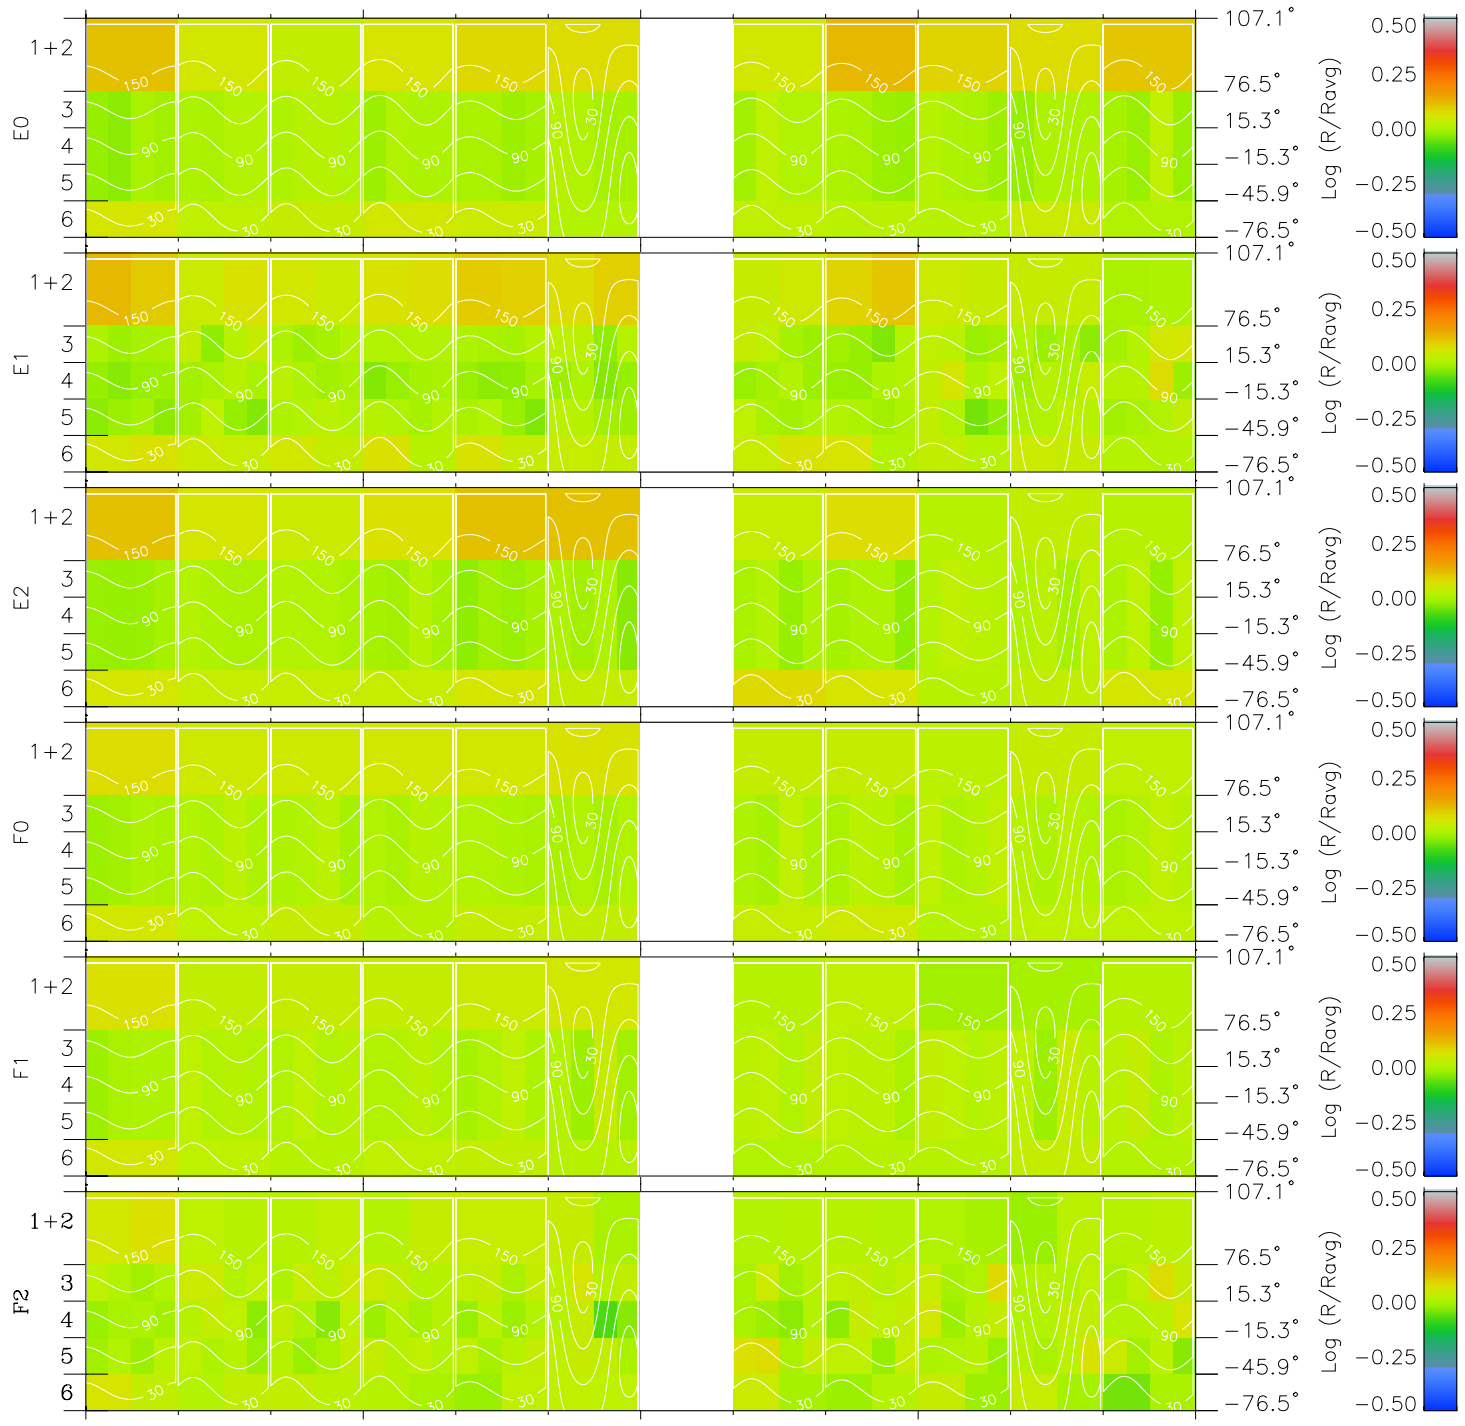

Galileo EPD Real Time All-Sky Anisotropies 98252

Software Version: RTSKY_MEAN V 1.20
 Data Production: 06-03-00
 Plot Production: Sun Sep 16 14:15:58 2001
 Color File: wondr3
 Geofactor File: 1.1

00:00:00 1998-252	252-06	252-12	252-18	00:00:00 1998-253	X JSE(R _j)	Y JSE(R _j)	Z JSE(R _j)
+ -102.36 -18.71 4.53	+ -101.63 -19.05 4.52	+ -100.88 -19.38 4.50	+ -100.12 -19.70 4.48	+ -99.34 -20.03 4.46			

- ◇ = Jupiter look direction
- = Corotation look direction