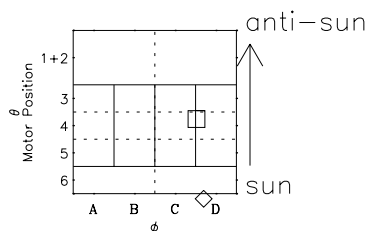

Galileo EPD Real-Time Omni 98252

Software Version: RTLINE_OMNI V 1.20
Data Production: 06-03-00
Plot Production: Sun Sep 16 14:17:20 2001

- ◇ = Jupiter look direction
- = Corotation look direction