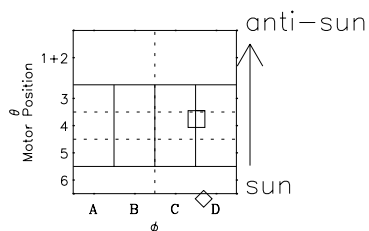

# Galileo EPD Real-Time Omni 98252

Software Version: RTLINE\_OMNI V 1.20  
Data Production: 06-03-00  
Plot Production: Sun Sep 16 14:17:19 2001

- ◇ = Jupiter look direction
- = Corotation look direction