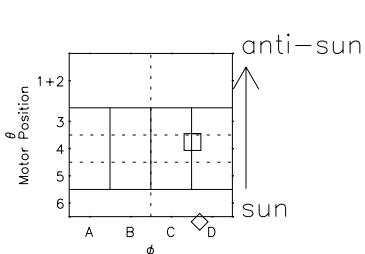

# Galileo EPD Real Elevation Anisotropies 98252

Software Version: RTELEV\_FLUX V 1.20  
Data Production: 06-03-00  
Plot Production: Sun Sep 16 14:16:41 2001  
Color File: wondr3  
Geofactor File: 1.1

◇ = Jupiter look direction  
□ = Corotation look direction