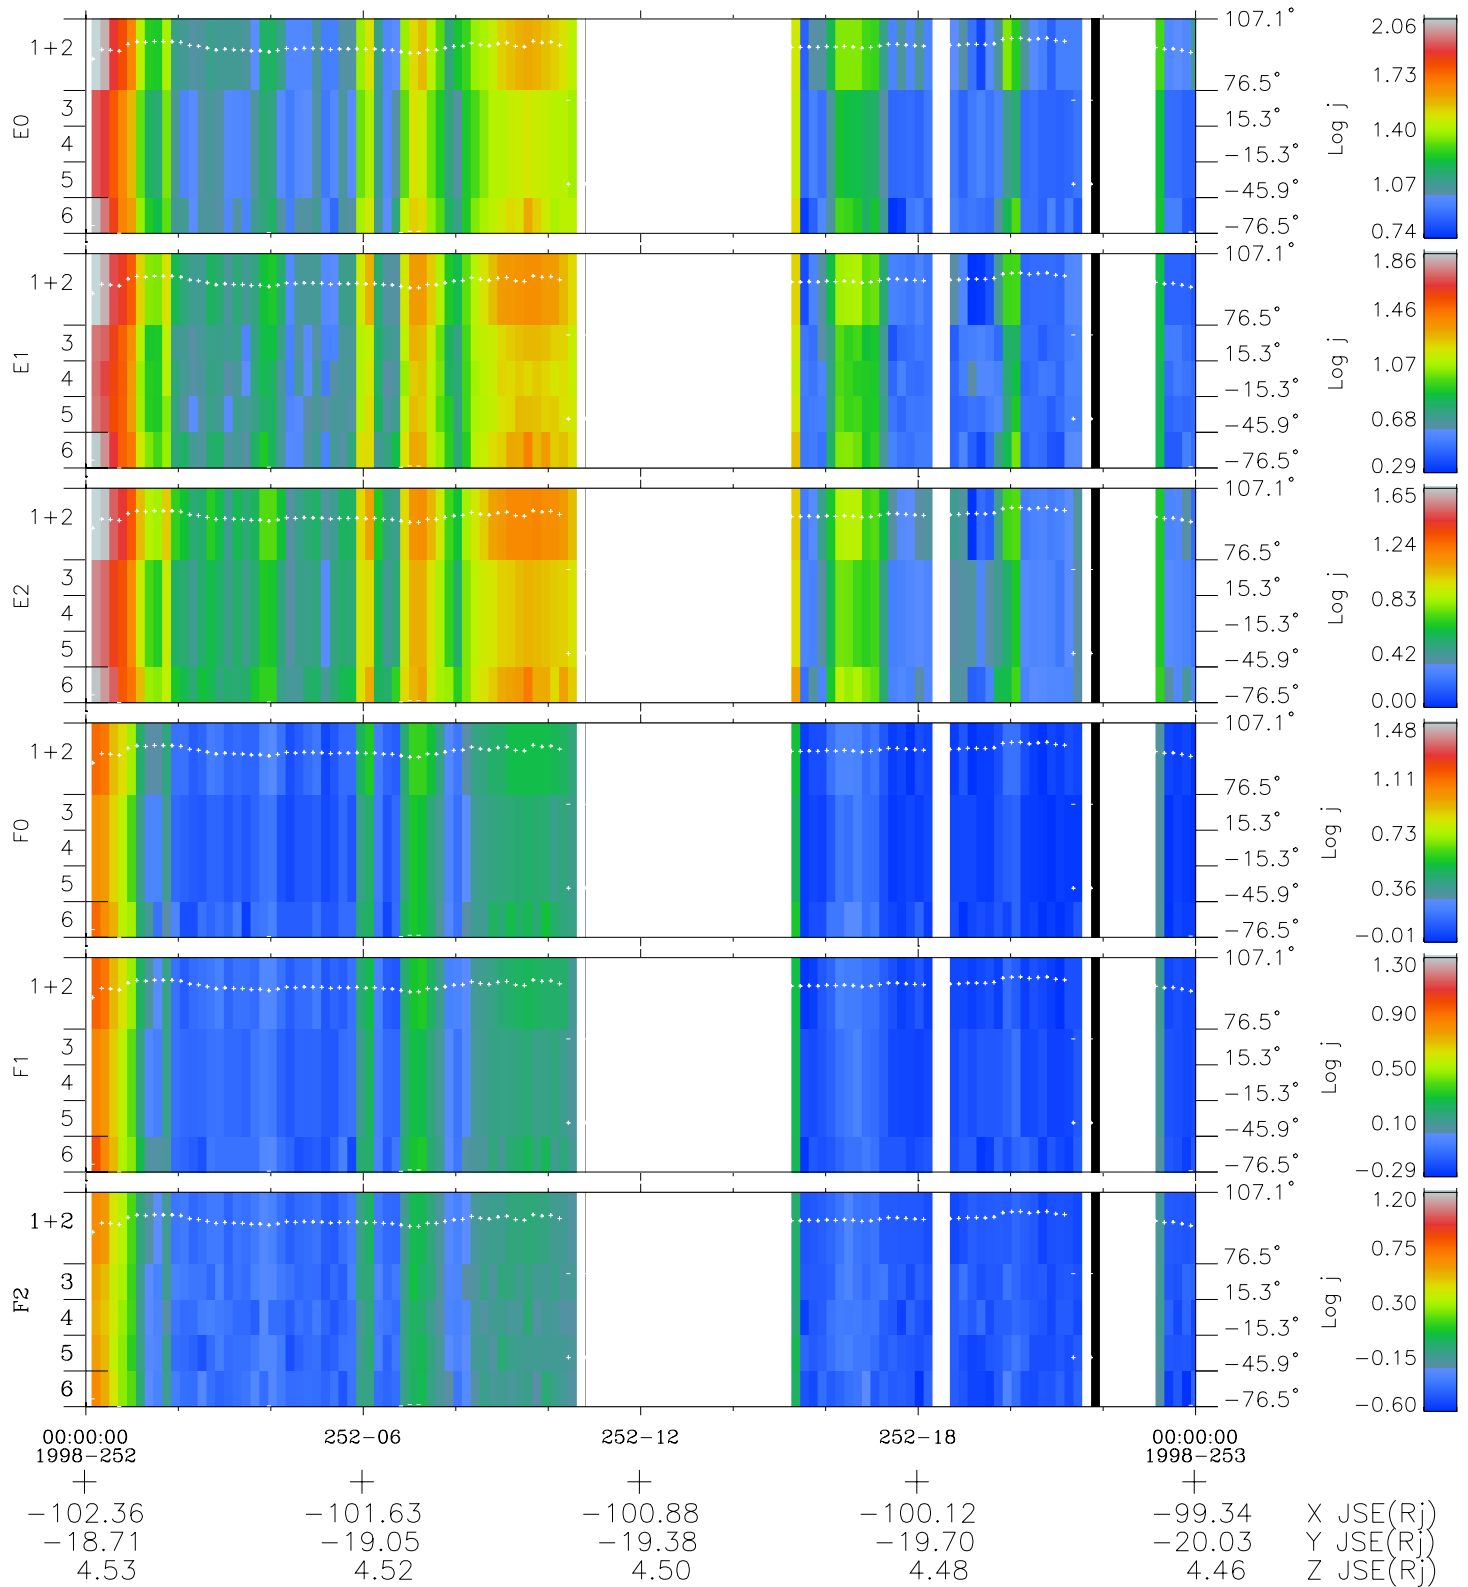

# Galileo EPD Real Elevation Anisotropies 98252

Software Version: RTELEV\_FLUX V 1.20  
Data Production: 06-03-00  
Plot Production: Sun Sep 16 14:16:41 2001  
Color File: wondr3  
Geofactor File: 1.1

◇ = Jupiter look direction  
□ = Corotation look direction