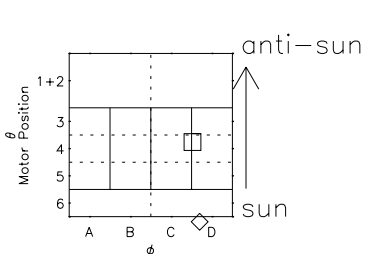

Galileo EPD Real Time Azimuth Anisotropies 98252

Software Version: RTAZIM_FLUX V 1.20
Data Production: 06-03-00
Plot Production: Sun Sep 16 14:17:07 2001
Color File: wondr3
Geofactor File: 1.1

◇ = Jupiter look direction
□ = Corotation look direction