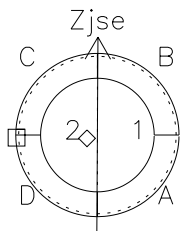

Galileo EPD Real Time Azimuth Anisotropies 98252

Software Version: RTAZIM_FLUX V 1.20
Data Production: 06-03-00
Plot Production: Sun Sep 16 14:17:07 2001
Color File: wondr3
Geofactor File: 1.1

◇ = Jupiter look direction
□ = Corotation look direction