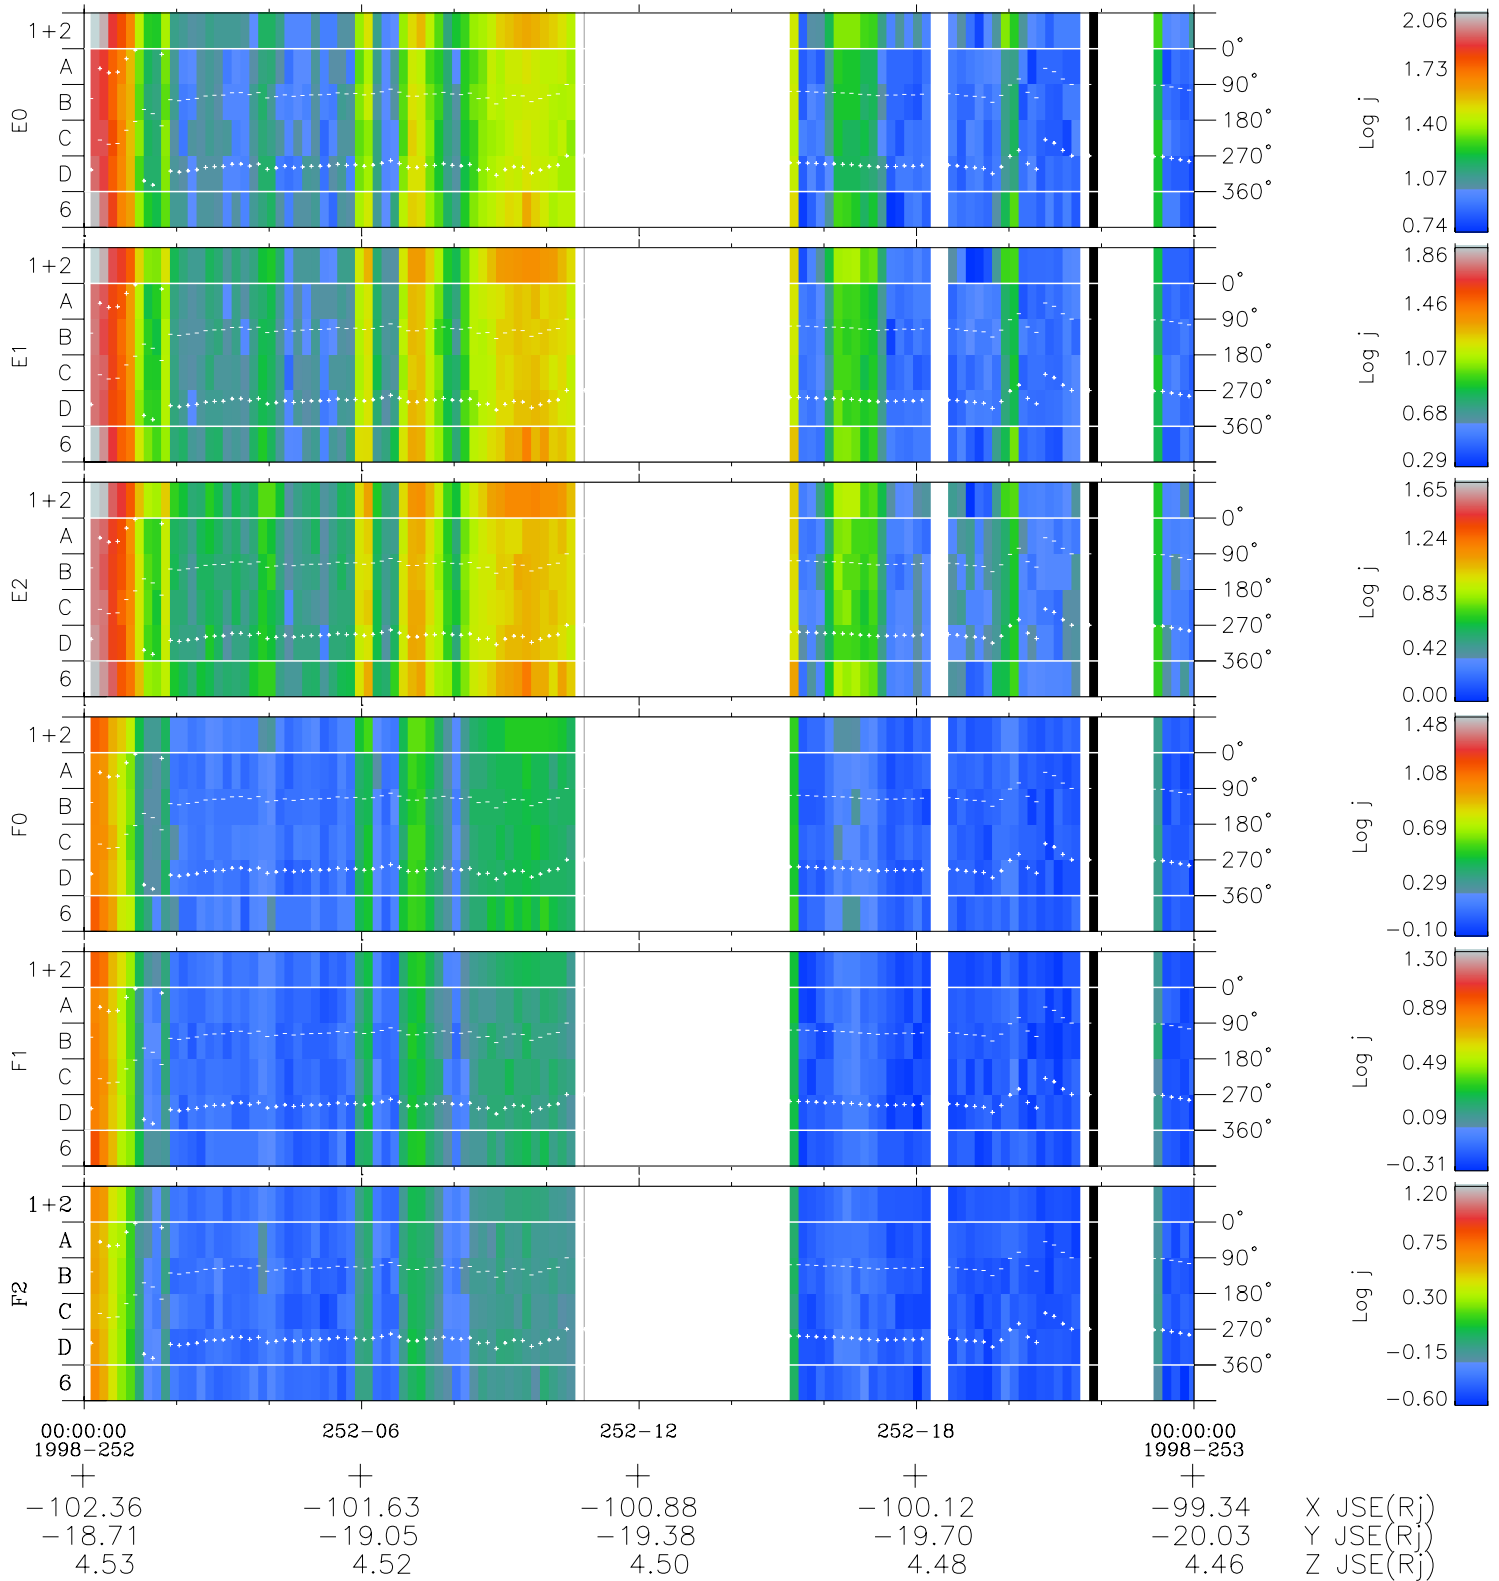

Galileo EPD Real Time Azimuth Anisotropies 98252

Software Version: RTAZIM_FLUX V 1.20
Data Production: 06-03-00
Plot Production: Sun Sep 16 14:17:07 2001
Color File: wondr3
Geofactor File: 1.1

◇ = Jupiter look direction
□ = Corotation look direction