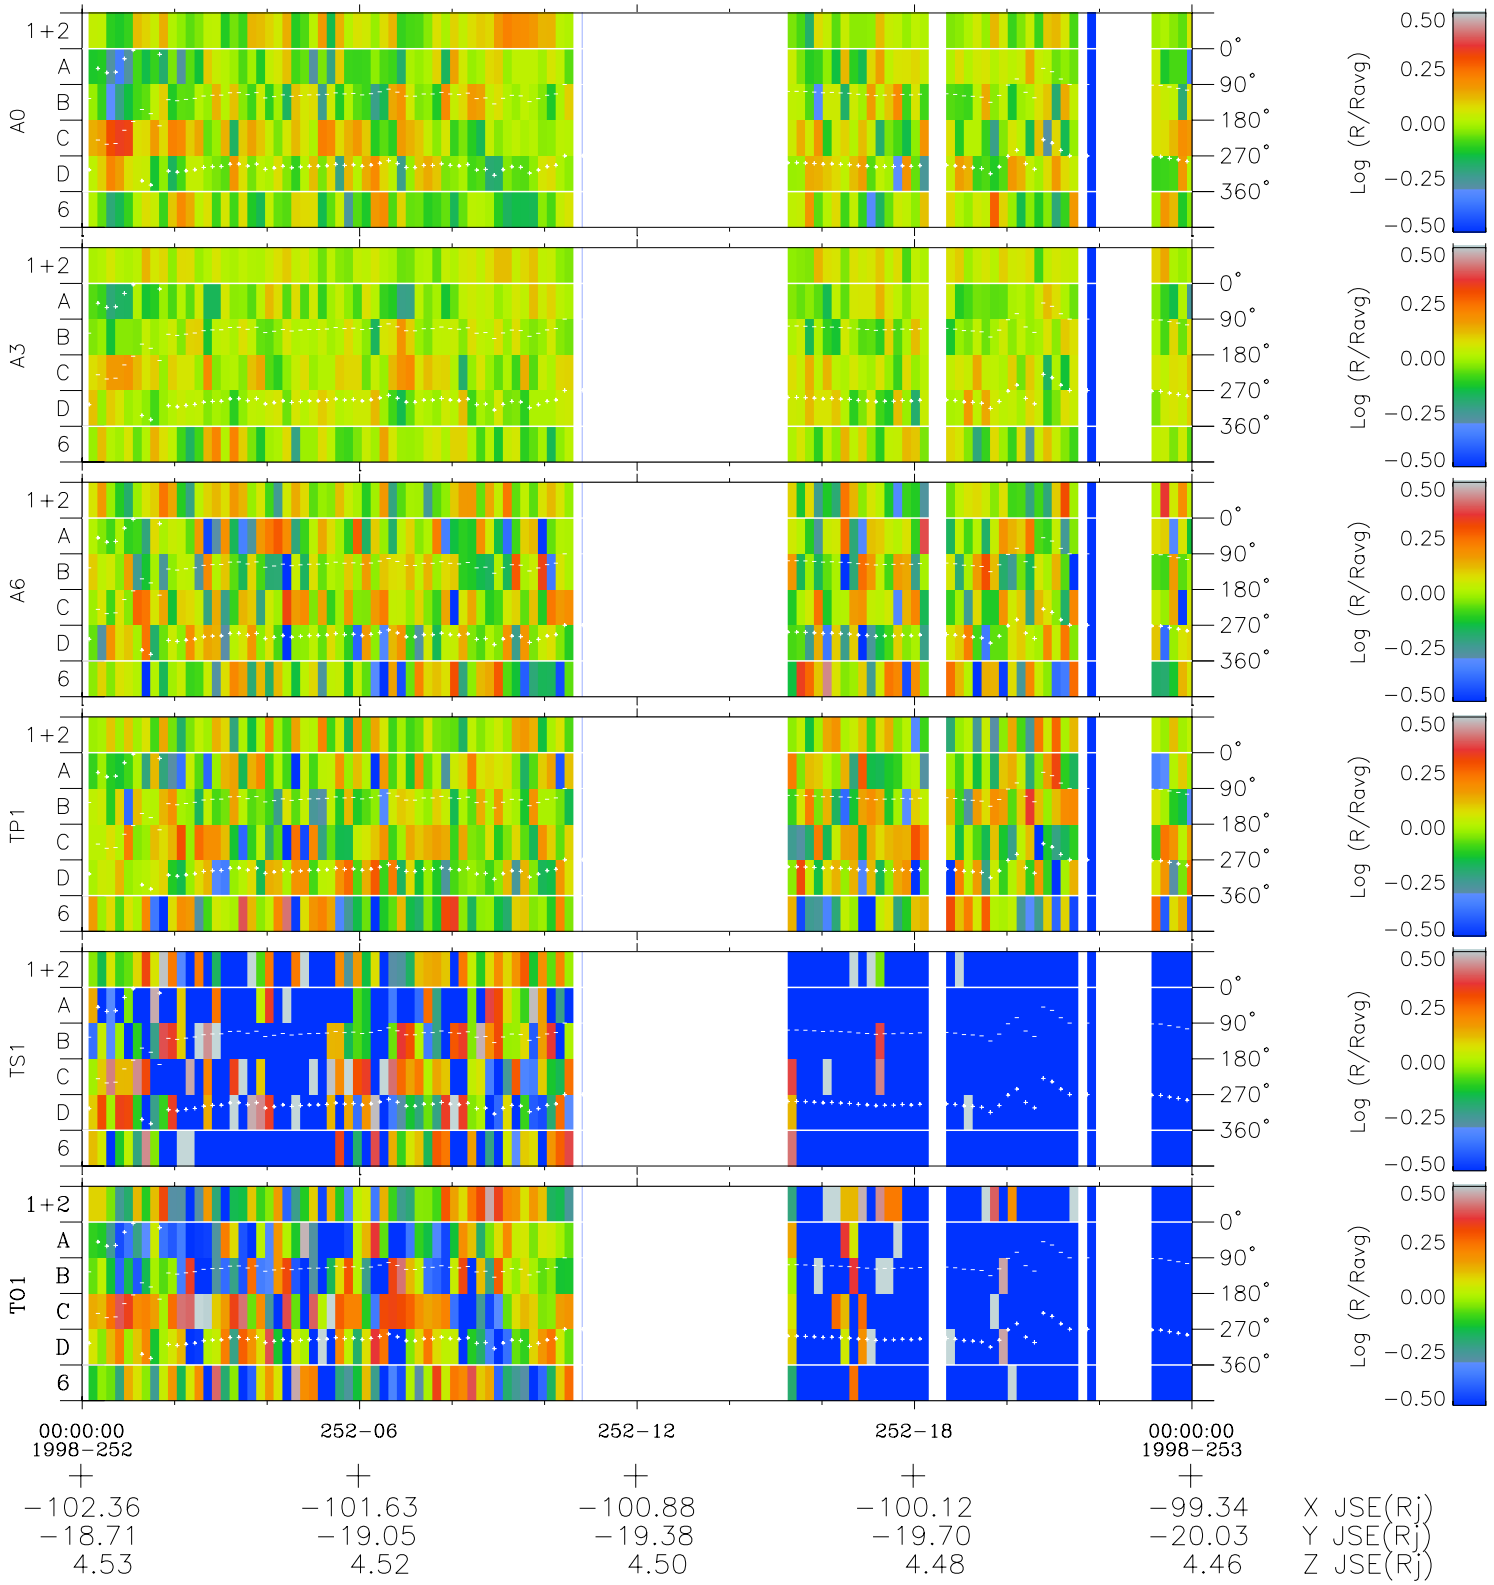

Galileo EPD Real Time Azimuth Anisotropies 98252

Software Version: RTAZIM_MEAN V 1.20
 Data Production: 06-03-00
 Plot Production: Sun Sep 16 14:16:54 2001
 Color File: wondr3
 Geofactor File: 1.1

◇ = Jupiter look direction
 □ = Corotation look direction