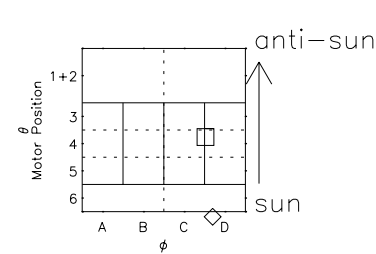

Galileo EPD Real Time Azimuth Anisotropies 98252

Software Version: RTAZIM_MEAN V 1.20
 Data Production: 06-03-00
 Plot Production: Sun Sep 16 14:16:54 2001
 Color File: wondr3
 Geofactor File: 1.1

◇ = Jupiter look direction
 □ = Corotation look direction