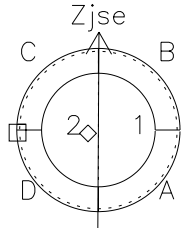

Galileo EPD Real Time Azimuth Anisotropies 98252

Software Version: RTAZIM_MEAN V 1.20
 Data Production: 06-03-00
 Plot Production: Sun Sep 16 14:16:54 2001
 Color File: wondr3
 Geofactor File: 1.1

◇ = Jupiter look direction
 □ = Corotation look direction