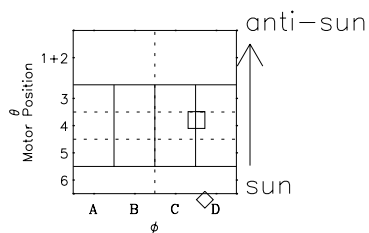

Galileo EPD Real-Time Omni 98251

Software Version: RTLINE_OMNI V 1.20
Data Production: 06-03-00
Plot Production: Sun Sep 16 14:09:45 2001

◇ = Jupiter look direction
□ = Corotation look direction