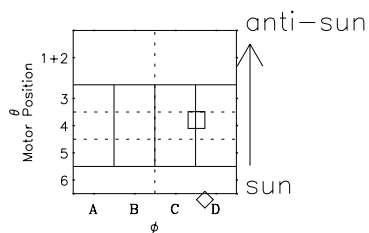

Galileo EPD Real-Time Omni 98251

Software Version: RTLINE_OMNI V 1.20
Data Production: 06-03-00
Plot Production: Sun Sep 16 14:09:43 2001

◇ = Jupiter look direction
□ = Corotation look direction