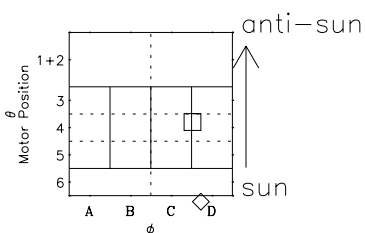

Galileo EPD Real-Time Six-Sector 98251

Software Version: RTLINE_R6 V 1.20
Data Production: 06-03-00
Plot Production: Sun Sep 16 14:09:51 2001

◇ = Jupiter look direction
□ = Corotation look direction