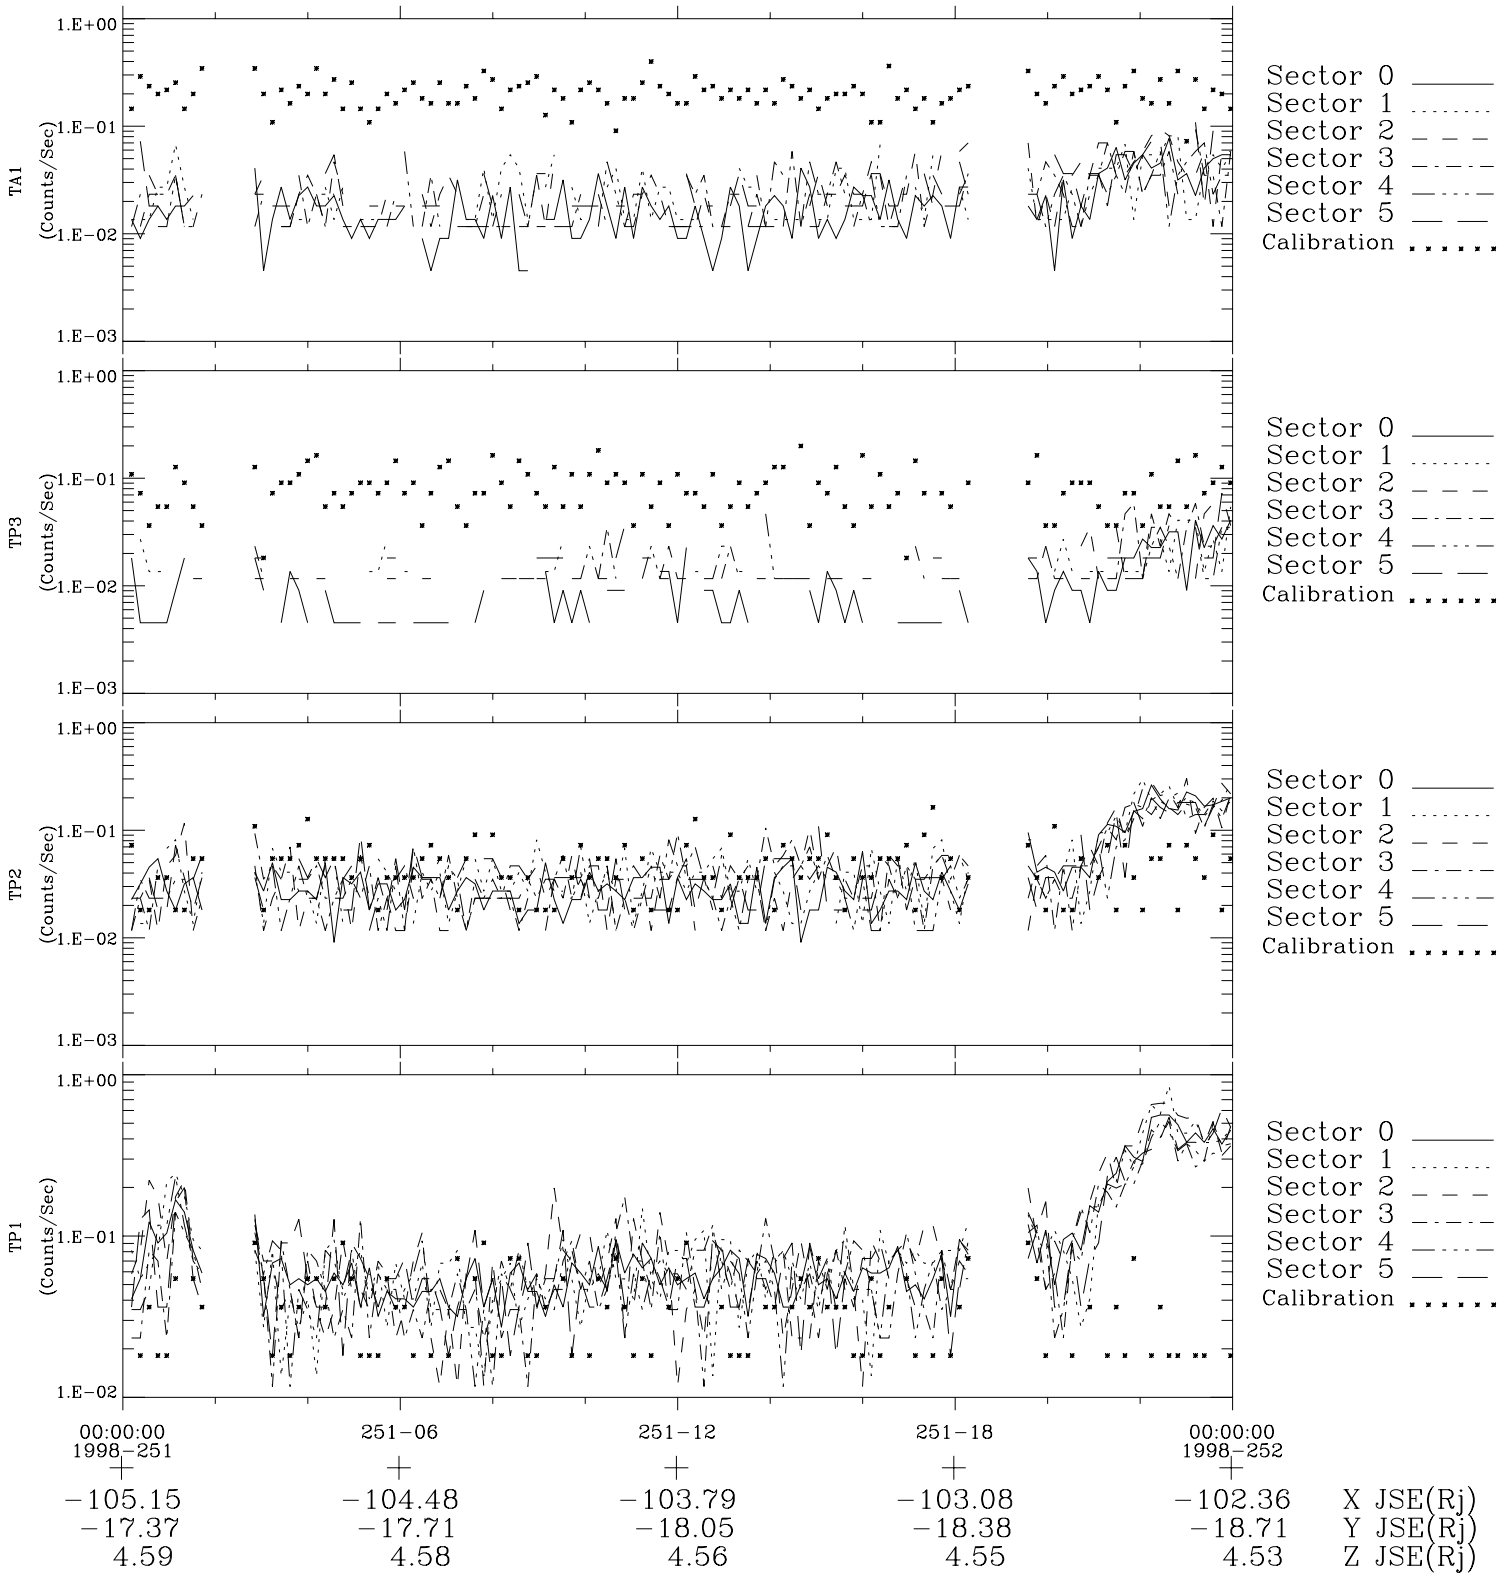

# Galileo EPD Real-Time Six-Sector 98251

Software Version: RTLINE\_R6 V 1.20  
Data Production: 06-03-00  
Plot Production: Sun Sep 16 14:09:50 2001

◇ = Jupiter look direction  
□ = Corotation look direction