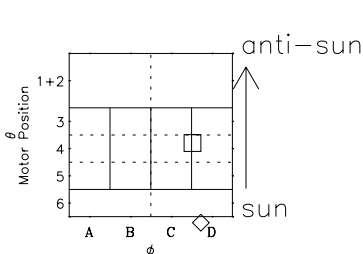

# Galileo EPD Real-Time Six-Sector 98251

Software Version: RTLINE\_R6 V 1.20  
Data Production: 06-03-00  
Plot Production: Sun Sep 16 14:09:50 2001

◇ = Jupiter look direction  
□ = Corotation look direction