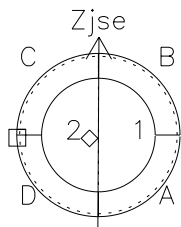

# Galileo EPD Real-Time Six-Sector 98251

Software Version: RTLINE\_R6 V 1.20  
Data Production: 06-03-00  
Plot Production: Sun Sep 16 14:09:50 2001

◇ = Jupiter look direction  
□ = Corotation look direction