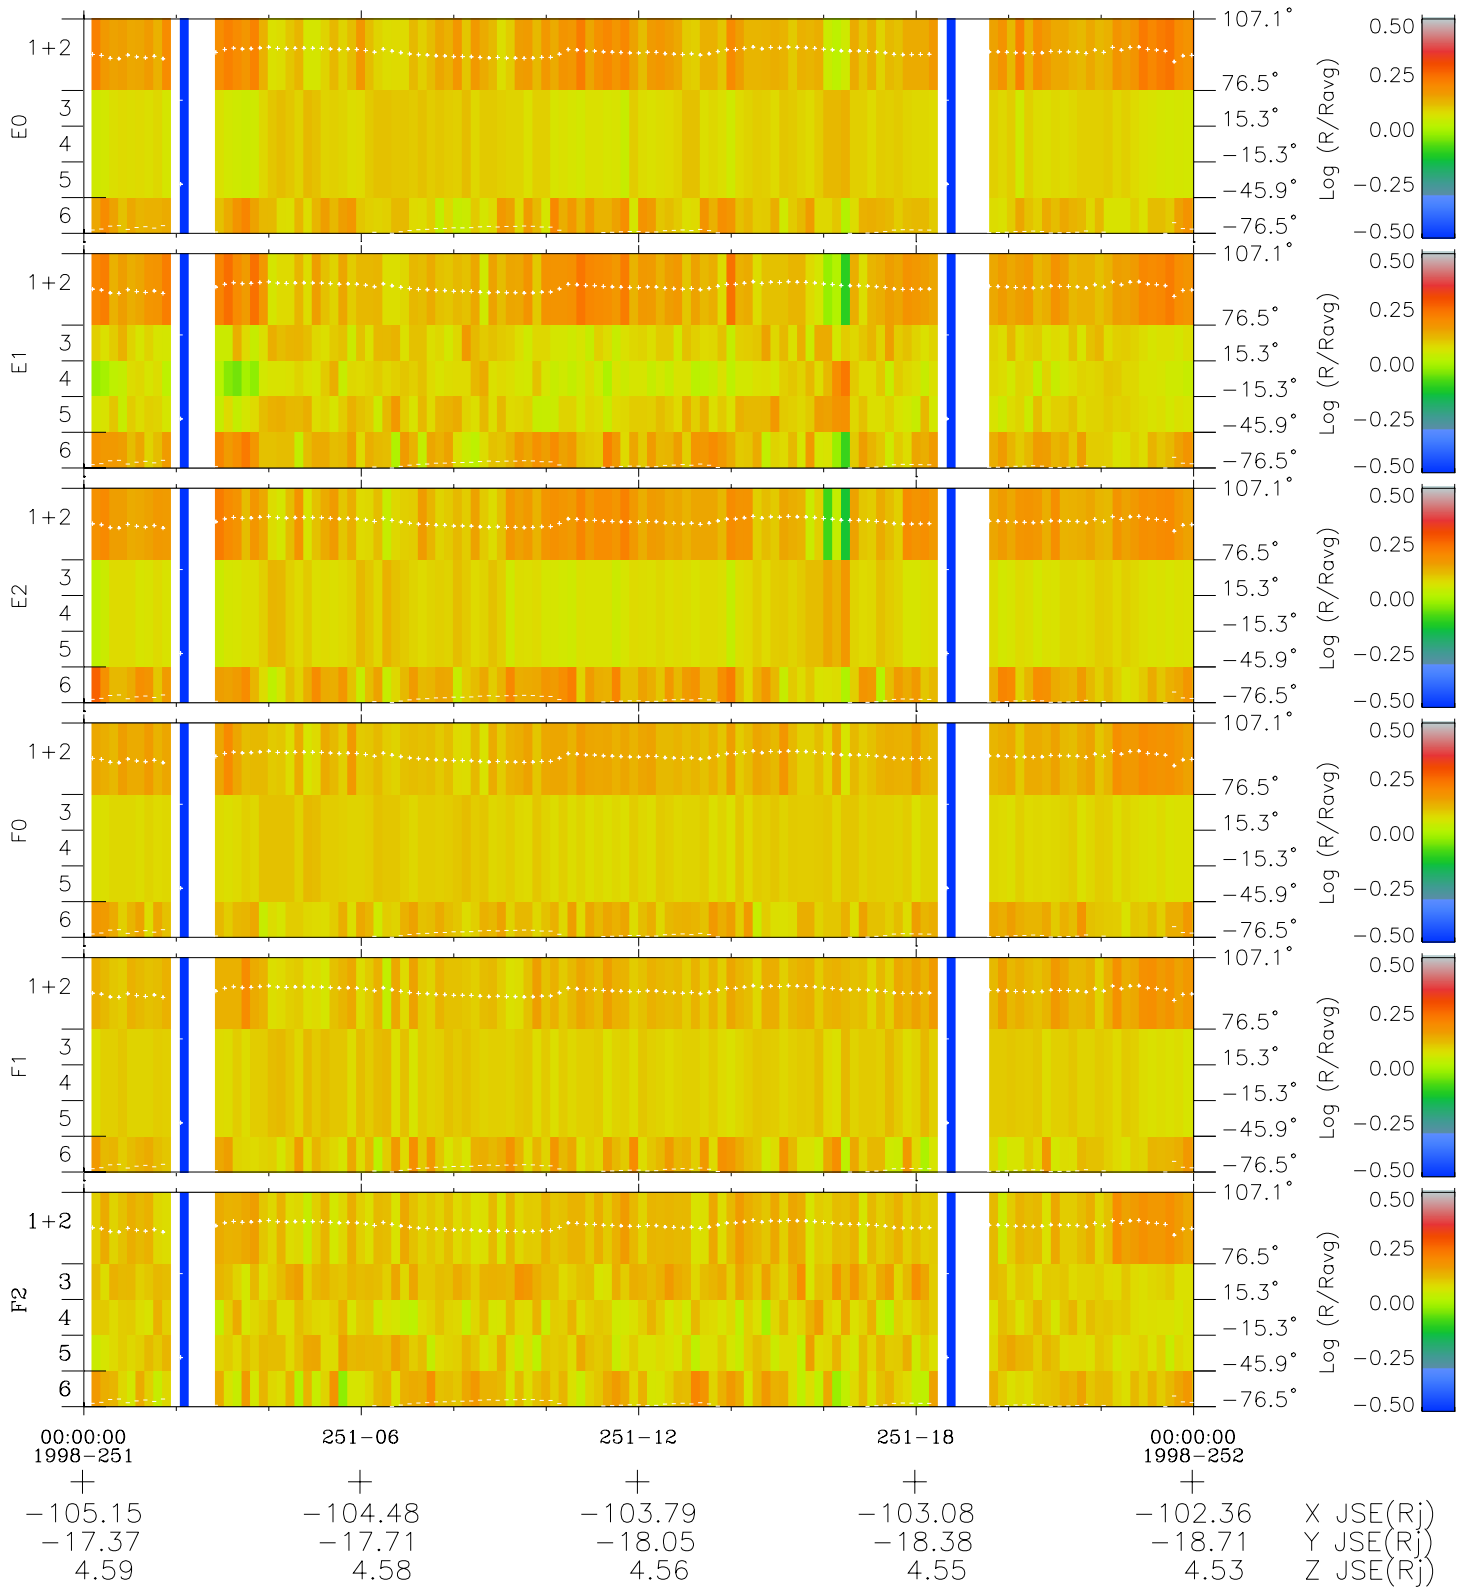

Galileo EPD Real Elevation Anisotropies 98251

Software Version: RTELEV_MEAN V 1.20
 Data Production: 06-03-00
 Plot Production: Sun Sep 16 14:08:47 2001
 Color File: wondr3
 Geofactor File: 1.1

- ◇ = Jupiter look direction
- = Corotation look direction