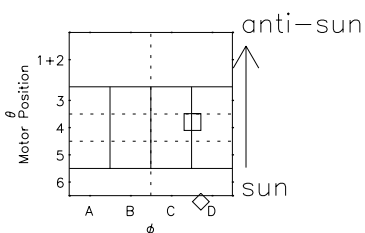

Galileo EPD Real Elevation Anisotropies 98251

Software Version: RTELEV_MEAN V 1.20
 Data Production: 06-03-00
 Plot Production: Sun Sep 16 14:08:47 2001
 Color File: wondr3
 Geofactor File: 1.1

- ◇ = Jupiter look direction
- = Corotation look direction