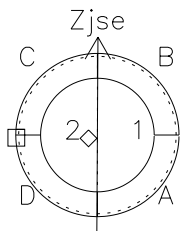

# Galileo EPD Real Elevation Anisotropies 98251

Software Version: RTELEV\_FLUX V 1.20  
Data Production: 06-03-00  
Plot Production: Sun Sep 16 14:08:53 2001  
Color File: wondr3  
Geofactor File: 1.1

$\diamond$  = Jupiter look direction  
 $\square$  = Corotation look direction