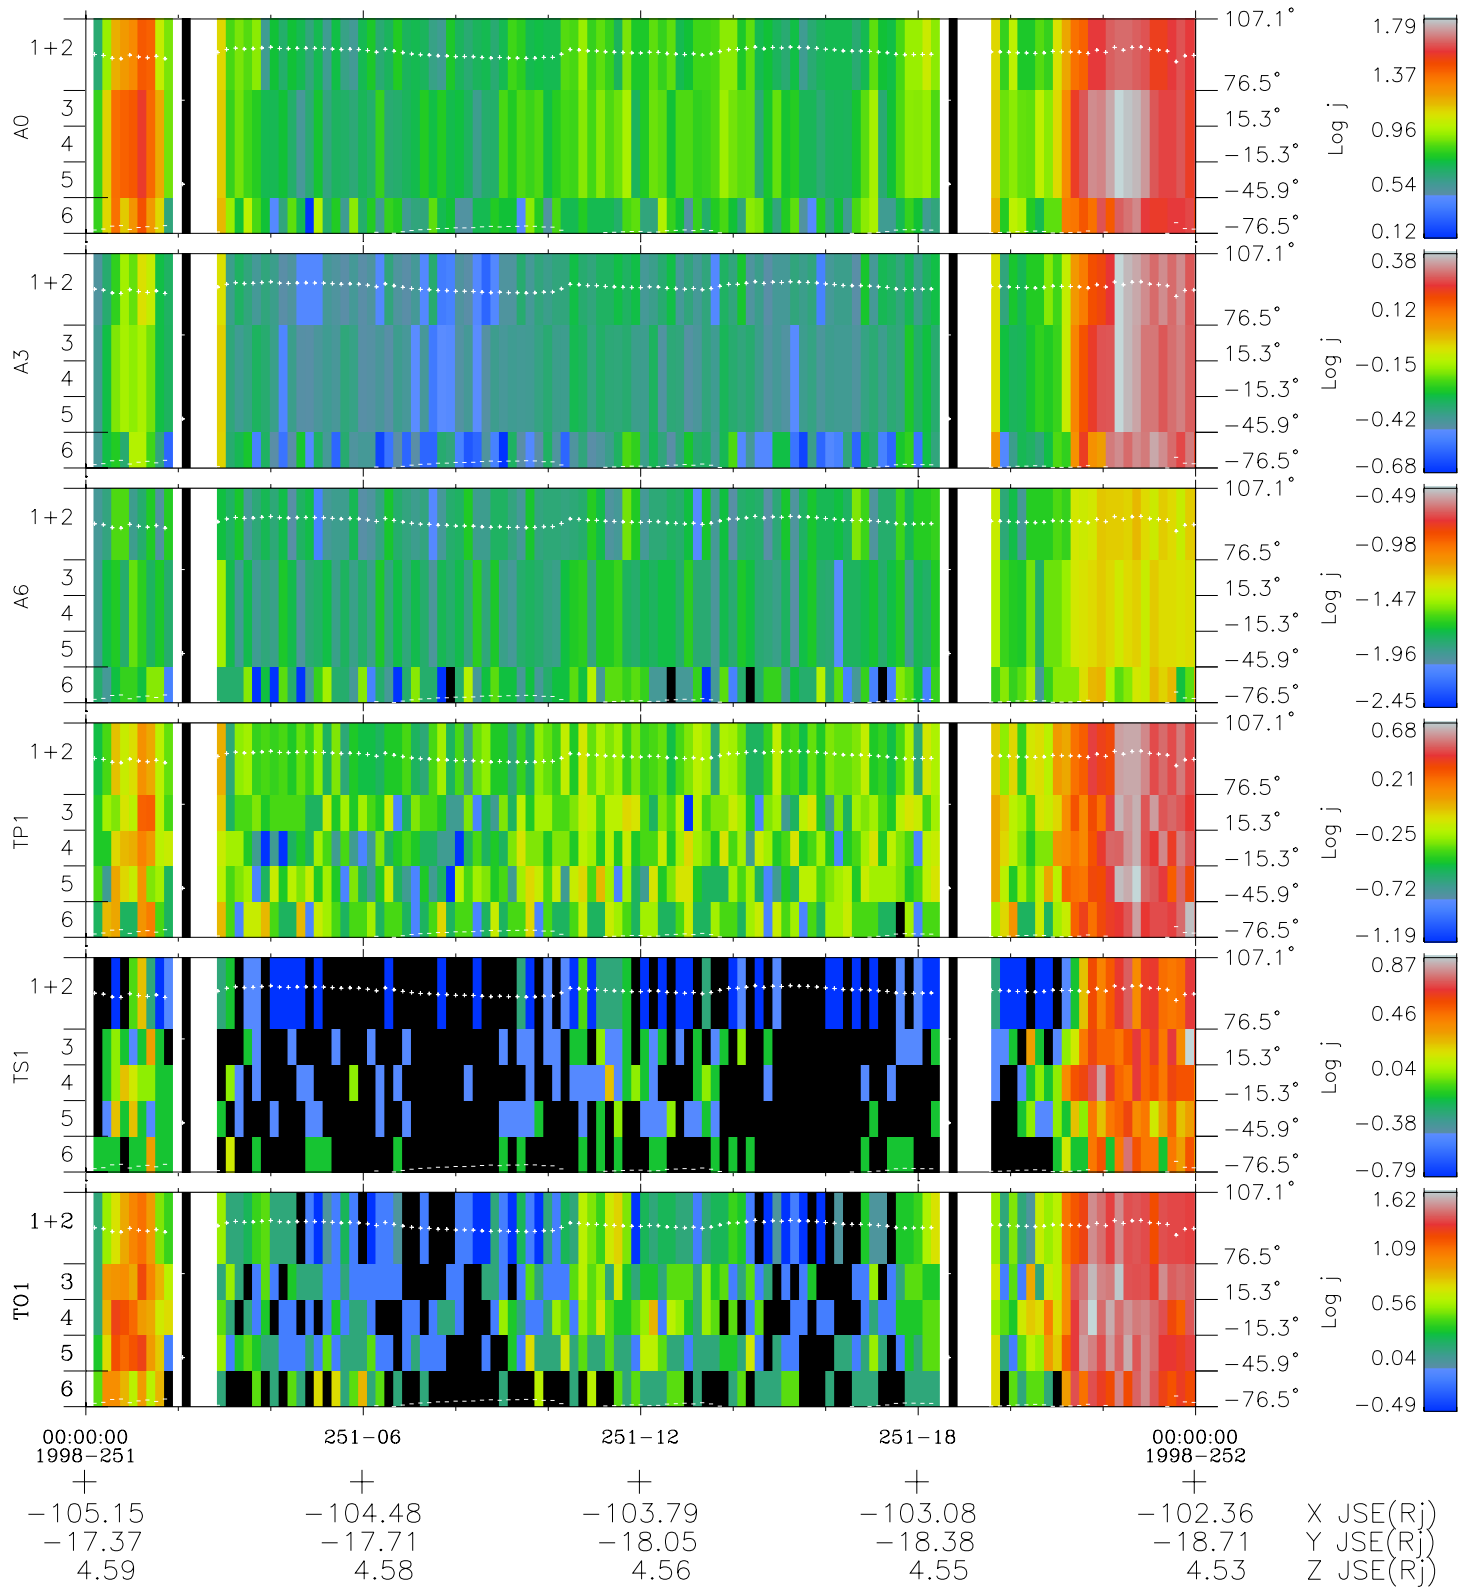

# Galileo EPD Real Elevation Anisotropies 98251

Software Version: RTELEV\_FLUX V 1.20  
Data Production: 06-03-00  
Plot Production: Sun Sep 16 14:08:53 2001  
Color File: wondr3  
Geofactor File: 1.1

$\diamond$  = Jupiter look direction  
 $\square$  = Corotation look direction