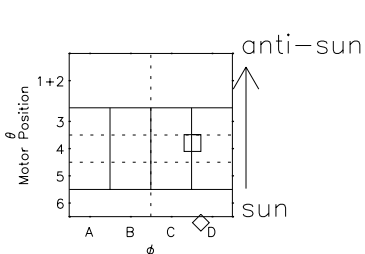

# Galileo EPD Real Elevation Anisotropies 98251

Software Version: RTELEV\_FLUX V 1.20  
Data Production: 06-03-00  
Plot Production: Sun Sep 16 14:08:53 2001  
Color File: wondr3  
Geofactor File: 1.1

$\diamond$  = Jupiter look direction  
 $\square$  = Corotation look direction