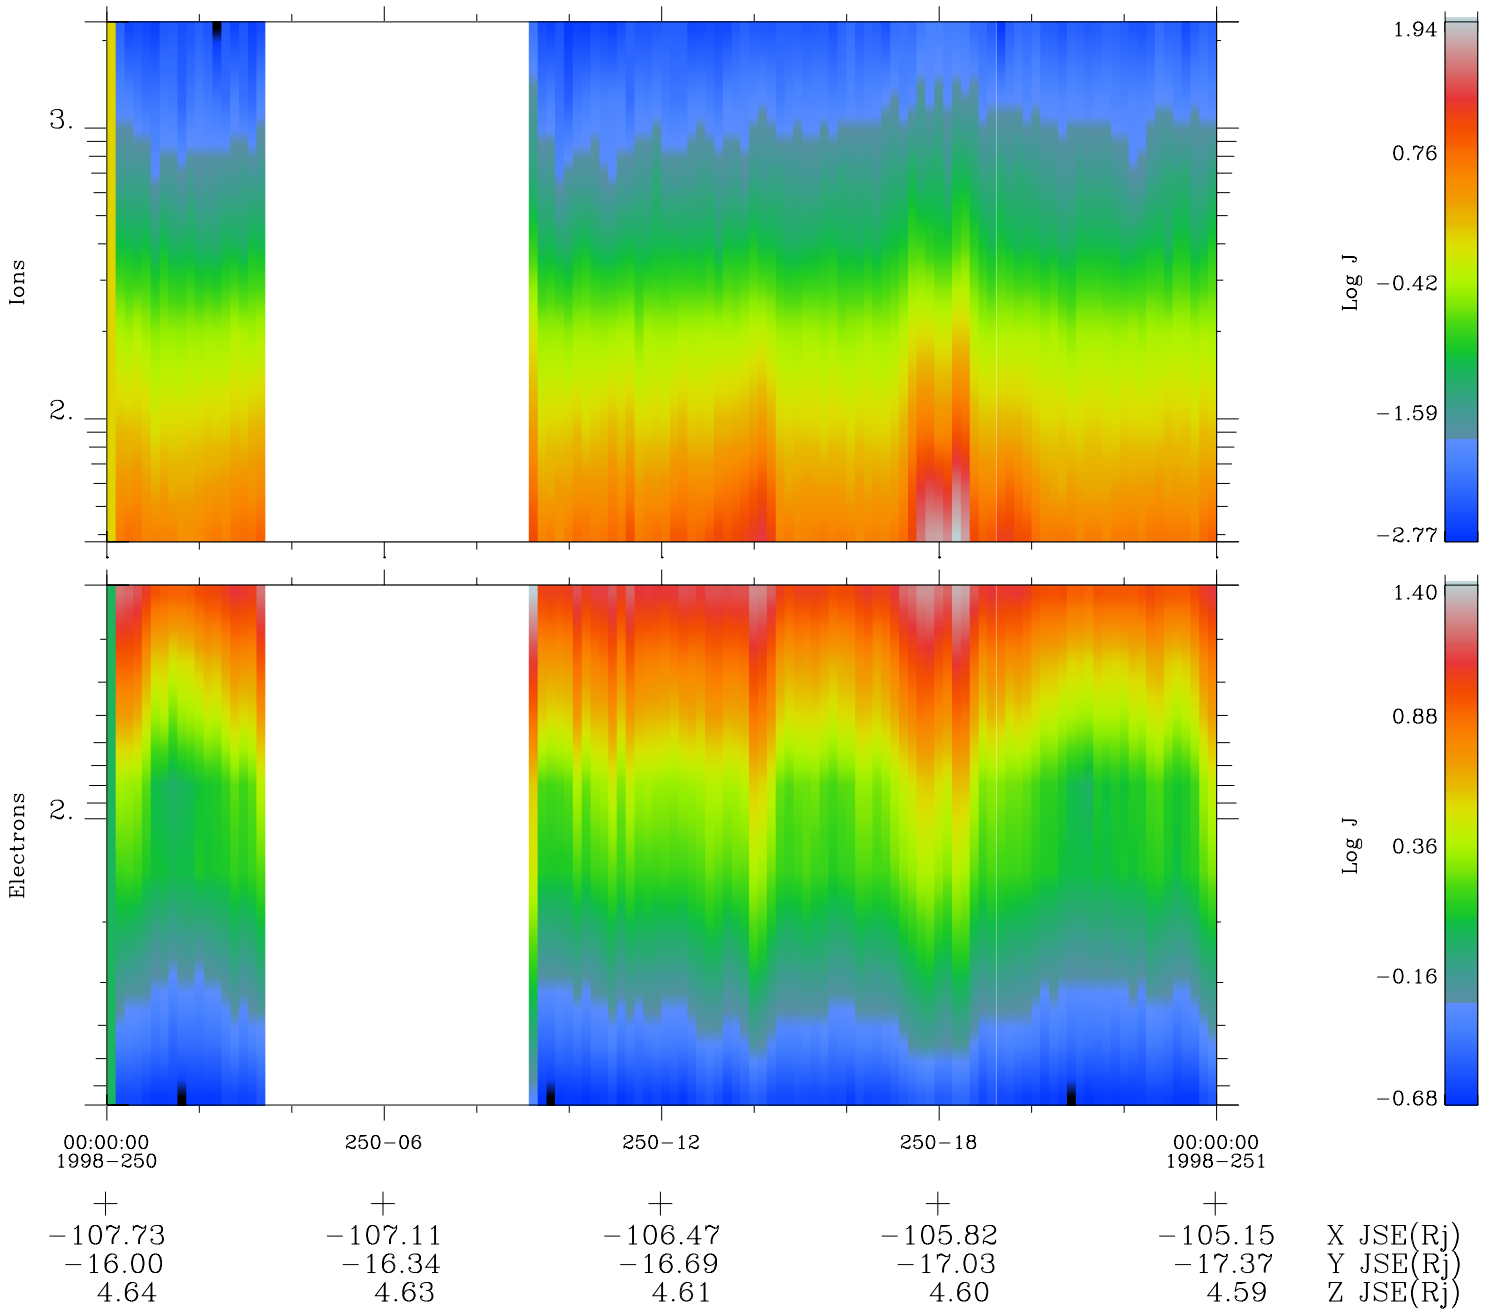

# Galileo EPD Real Time Omni Spectrum 98250

Software Version: RTSPEC\_OMNI V 1.20  
 Data Production: 06-03-00  
 Plot Production: Sun Sep 16 14:00:20 2001  
 Color File: wondr3  
 Geofactor File: 1.1

- ◇ = Jupiter look direction
- = Corotation look direction