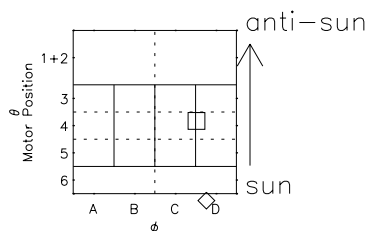

Galileo EPD Real Time R6 Ions Spectra 98250

Software Version: RTSPEC_R6 V 1.20
 Data Production: 06-03-00
 Plot Production: Sun Sep 16 14:00:09 2001
 Color File: wondr3
 Geofactor File: 1.1

- ◇ = Jupiter look direction
- = Corotation look direction