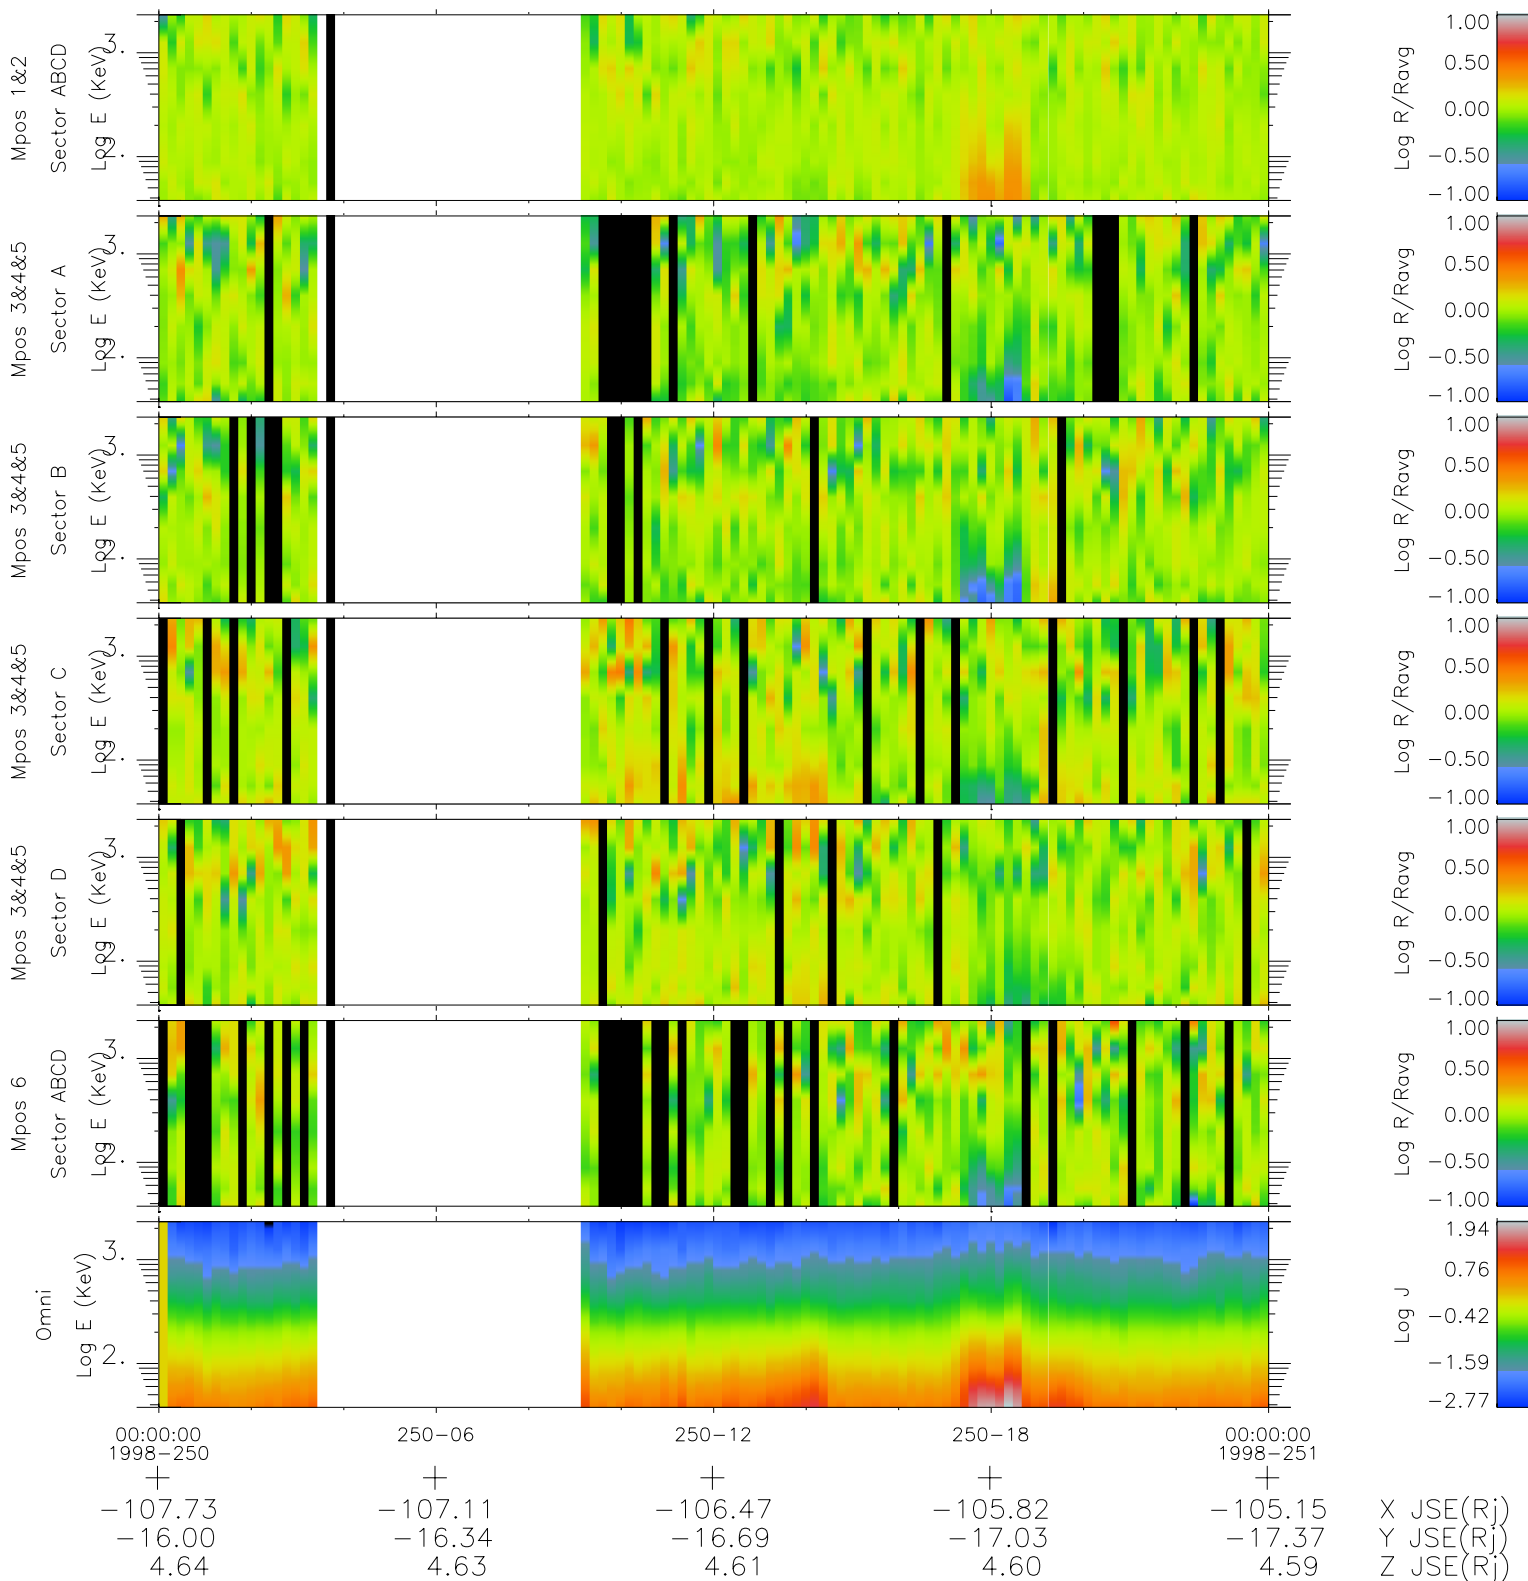

Galileo EPD Real Time R6 Ions Spectra 98250

Software Version: RTSPEC_R6 V 1.20
 Data Production: 06-03-00
 Plot Production: Sun Sep 16 14:00:09 2001
 Color File: wondr3
 Geofactor File: 1.1

- ◇ = Jupiter look direction
- = Corotation look direction