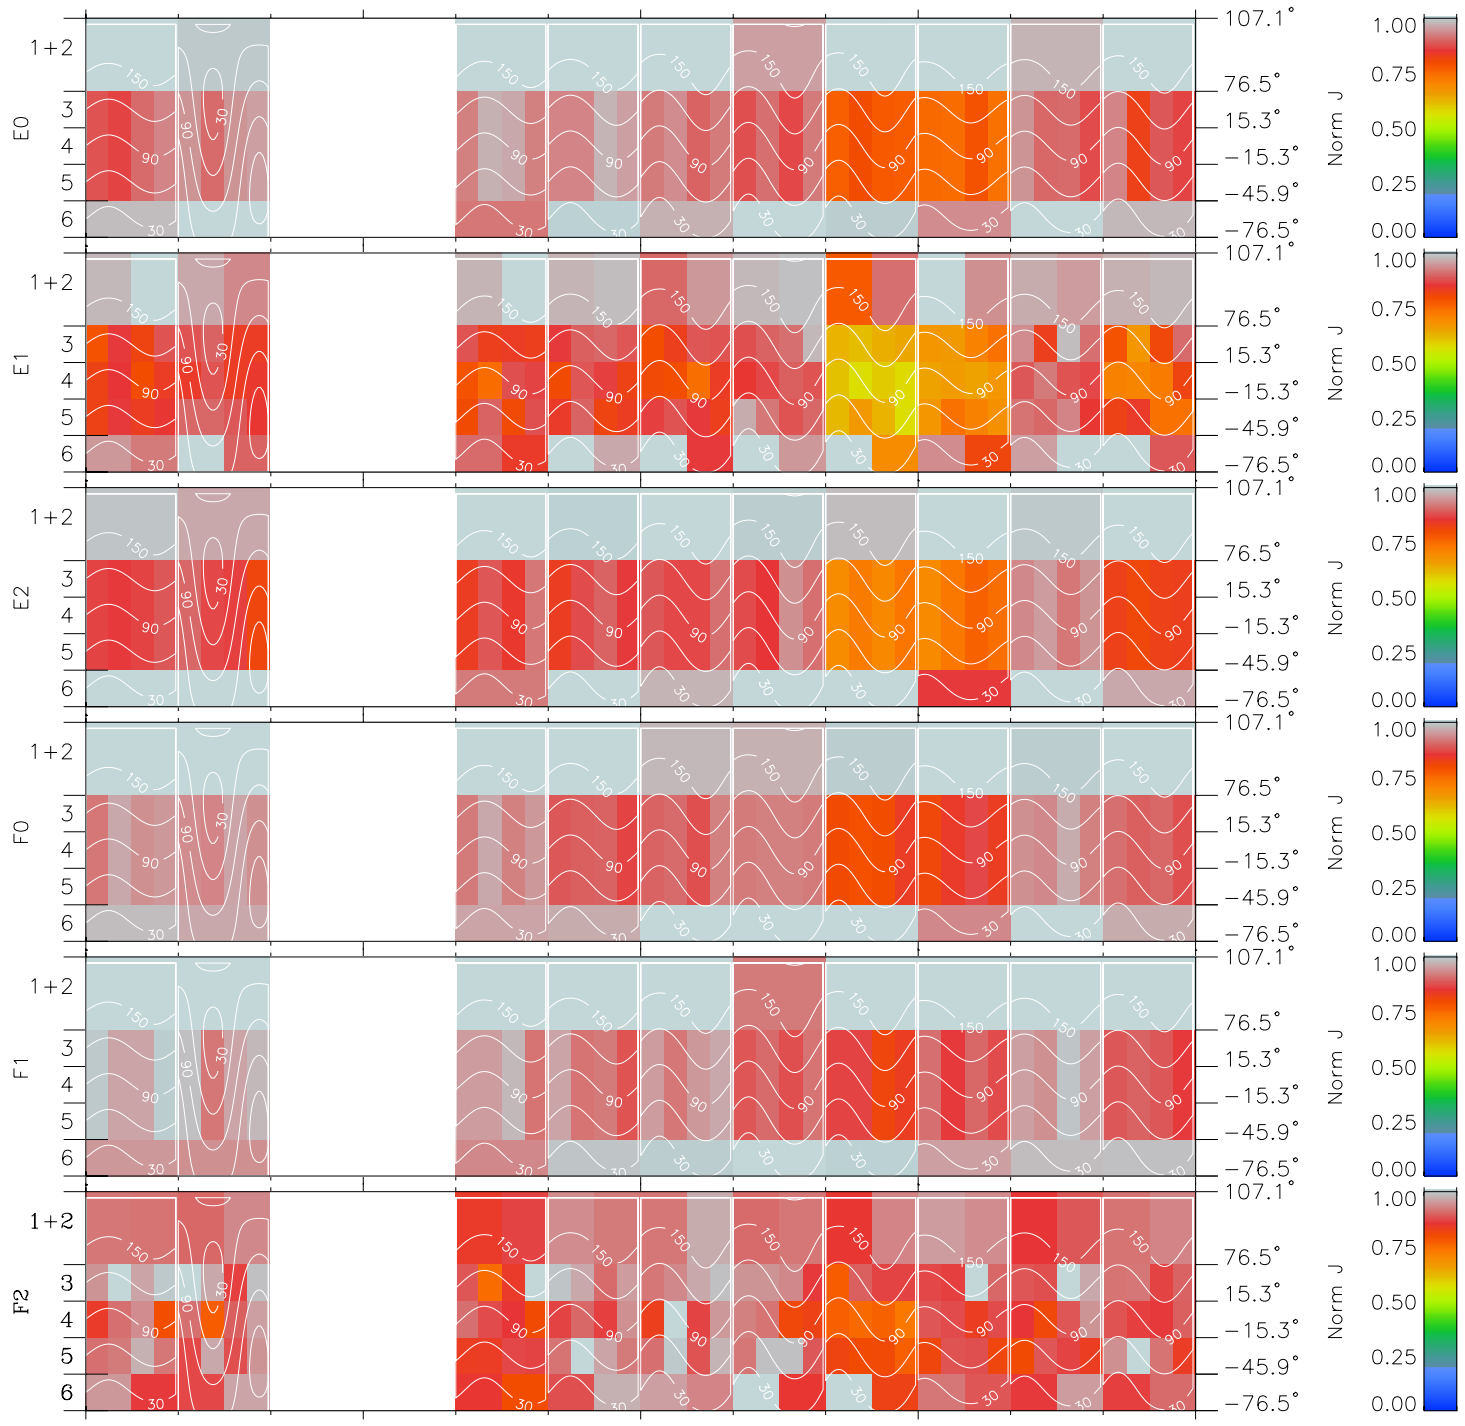

# Galileo EPD Real Time All-Sky Anisotropies 98250

Software Version: RTSKY\_NORM V 1.20  
 Data Production: 06-03-00  
 Plot Production: Sun Sep 16 14:00:55 2001  
 Color File: wondr3  
 Geofactor File: 1.1

00:00:00 1998-250	250-06	250-12	250-18	00:00:00 1998-251	X JSE(R <sub>j</sub> )
+ -107.73 -16.00 4.64	+ -107.11 -16.34 4.63	+ -106.47 -16.69 4.61	+ -105.82 -17.03 4.60	+ -105.15 -17.37 4.59	Y JSE(R <sub>j</sub> )
					Z JSE(R <sub>j</sub> )

- ◇ = Jupiter look direction
- = Corotation look direction