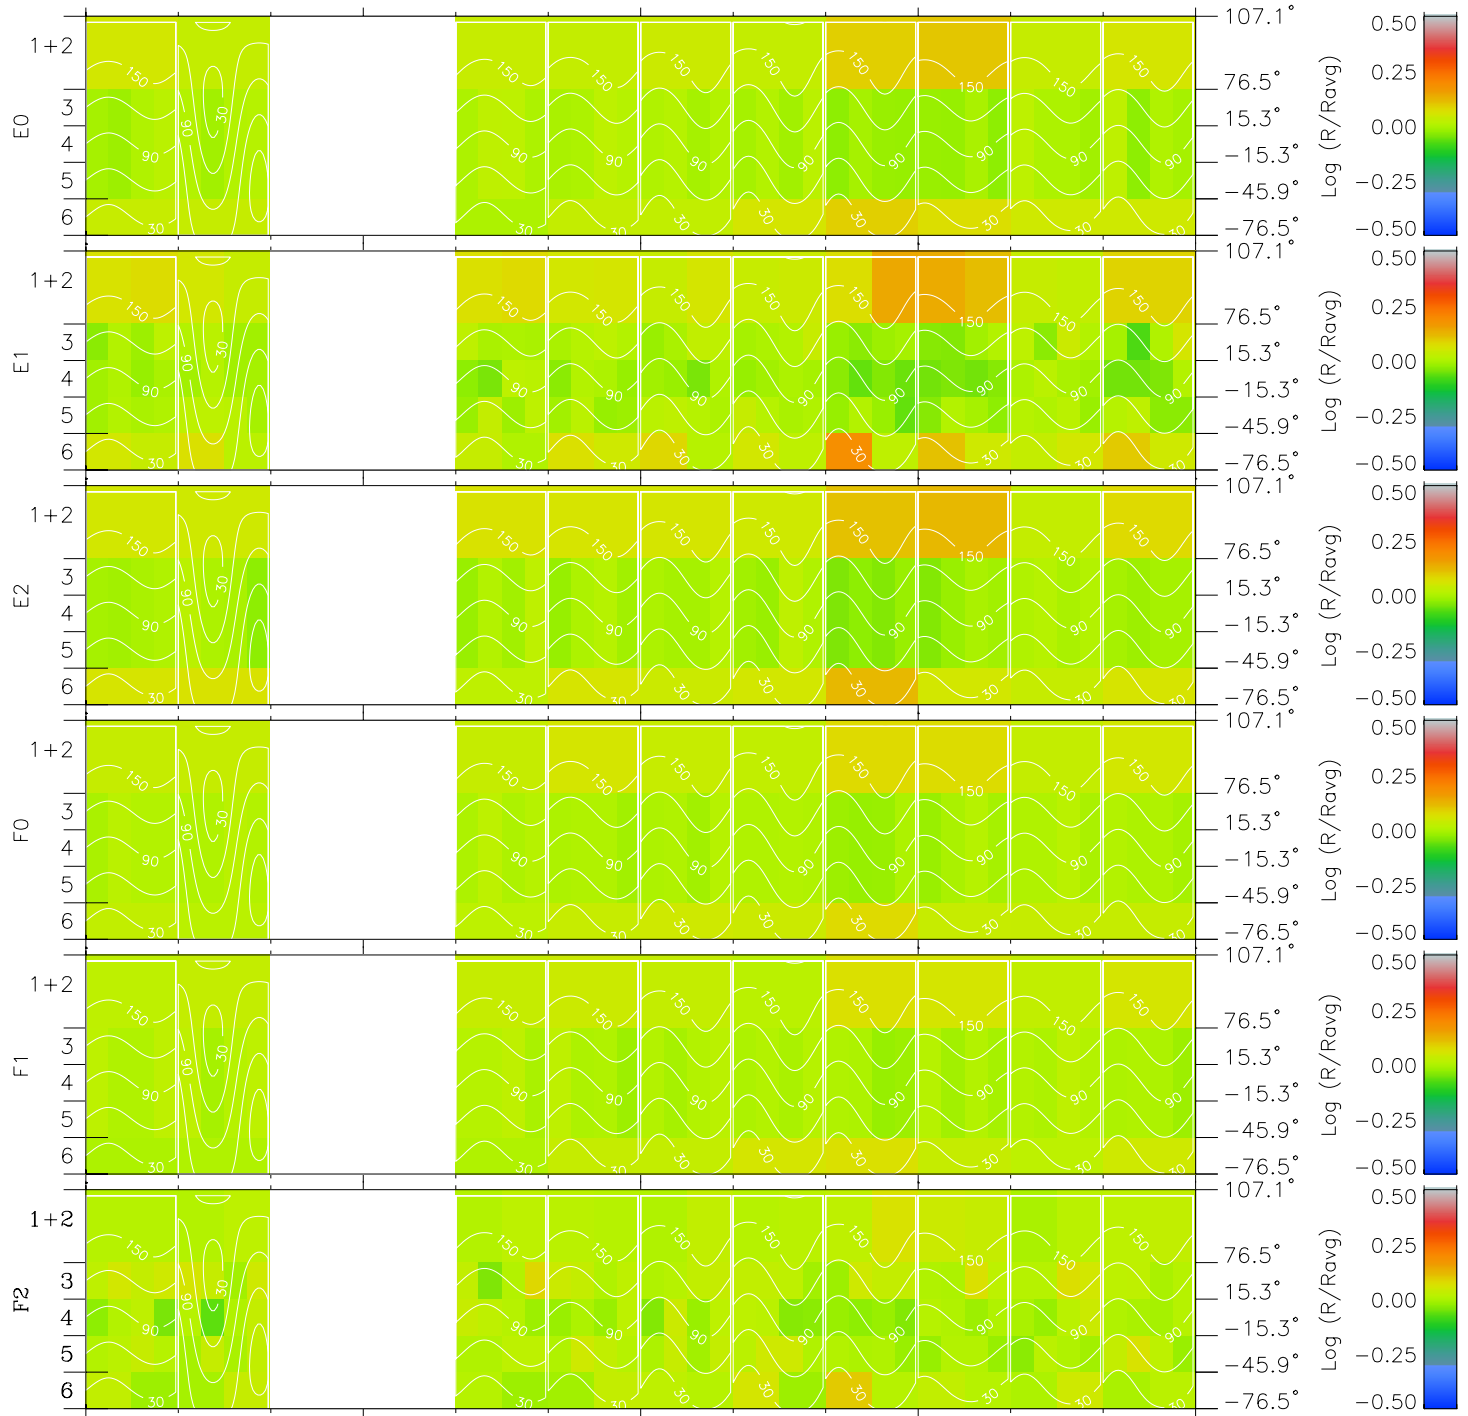

Galileo EPD Real Time All-Sky Anisotropies 98250

Software Version: RTSKY_MEAN V 1.20
 Data Production: 06-03-00
 Plot Production: Sun Sep 16 14:00:32 2001
 Color File: wondr3
 Geofactor File: 1.1

00:00:00 1998-250	250-06	250-12	250-18	00:00:00 1998-251	X JSE(R _j)
+ -107.73 -16.00 4.64	+ -107.11 -16.34 4.63	+ -106.47 -16.69 4.61	+ -105.82 -17.03 4.60	+ -105.15 -17.37 4.59	Y JSE(R _j) Z JSE(R _j)

- ◇ = Jupiter look direction
- = Corotation look direction