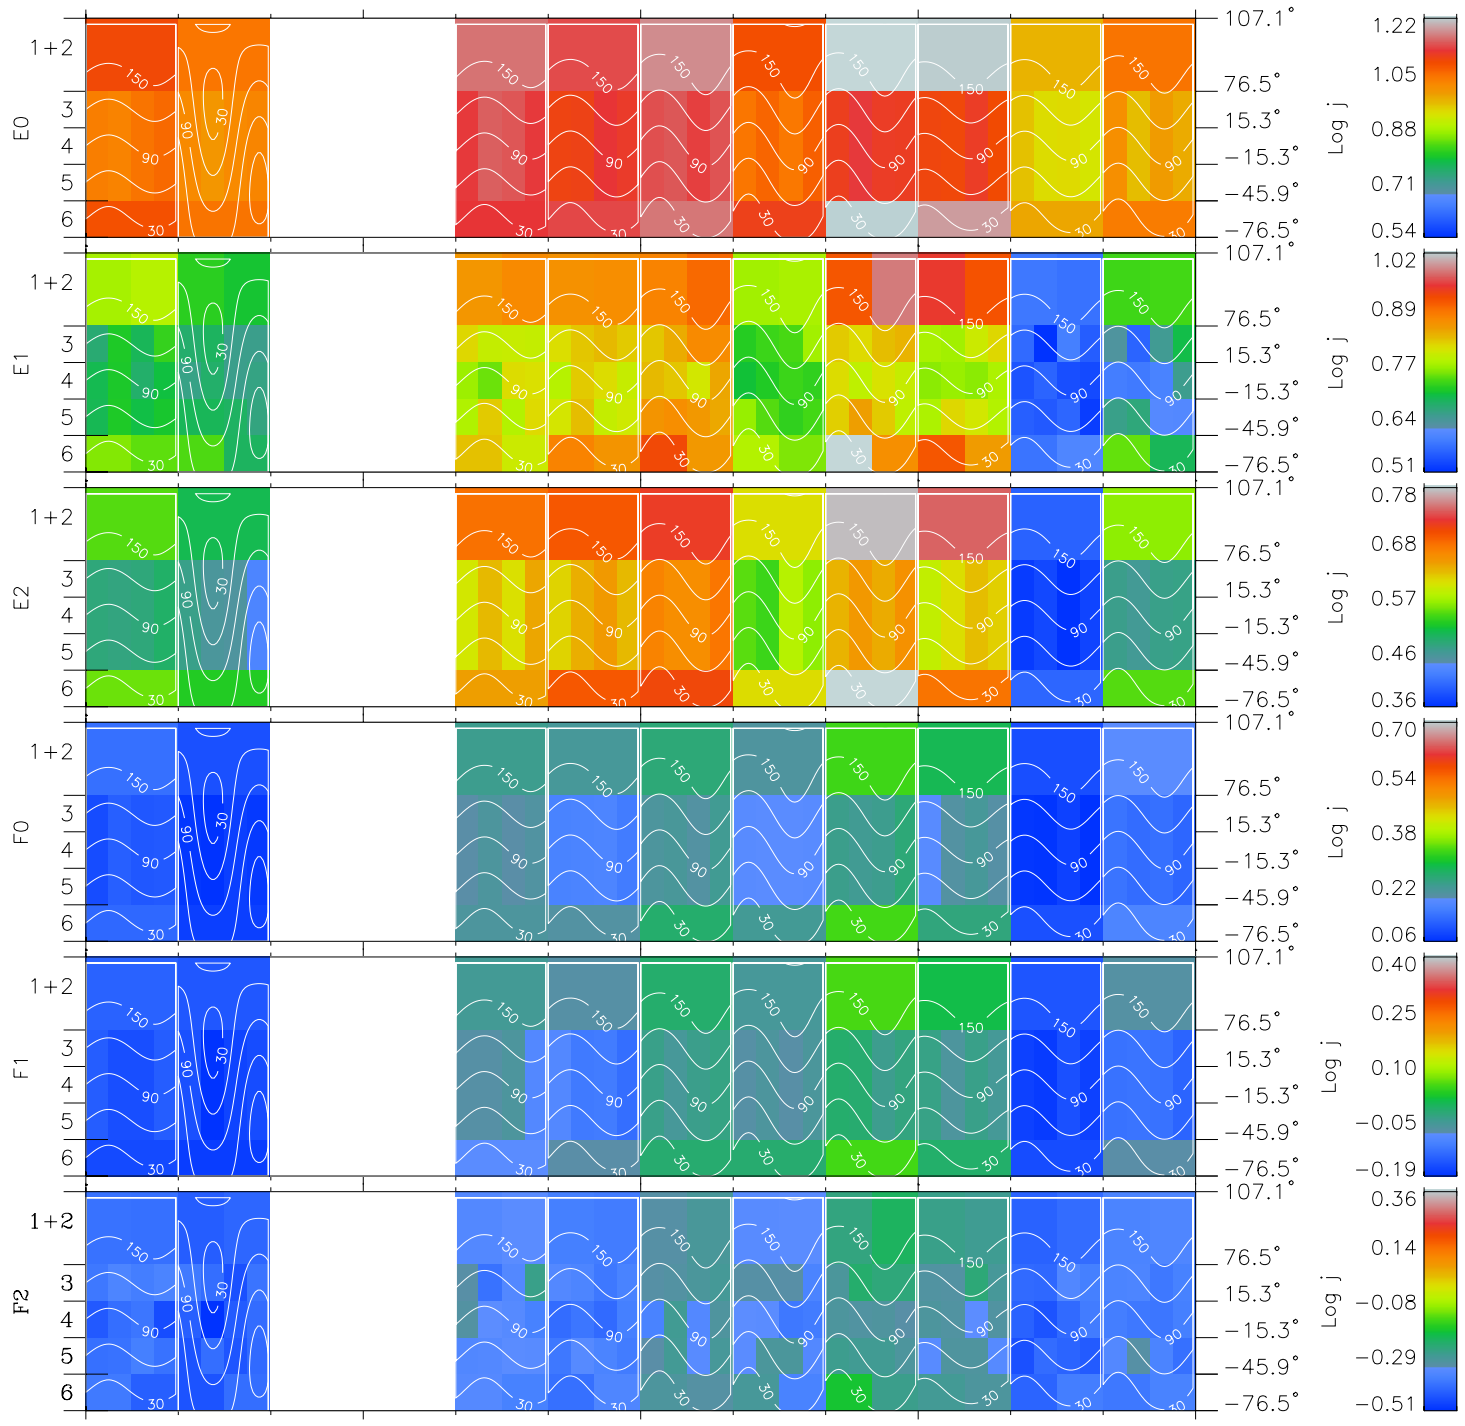

Galileo EPD Real Time All-Sky Anisotropies 98250

Software Version: RTSKY_FLUX V 1.20
Data Production: 06-03-00
Plot Production: Sun Sep 16 14:00:44 2001
Color File: wondr3
Geofactor File: 1.1

00:00:00 1998-250	250-06	250-12	250-18	00:00:00 1998-251	
+	+	+	+	+	X JSE(R _j)
-107.73	-107.11	-106.47	-105.82	-105.15	Y JSE(R _j)
-16.00	-16.34	-16.69	-17.03	-17.37	Z JSE(R _j)
4.64	4.63	4.61	4.60	4.59	

- ◇ = Jupiter look direction
- = Corotation look direction