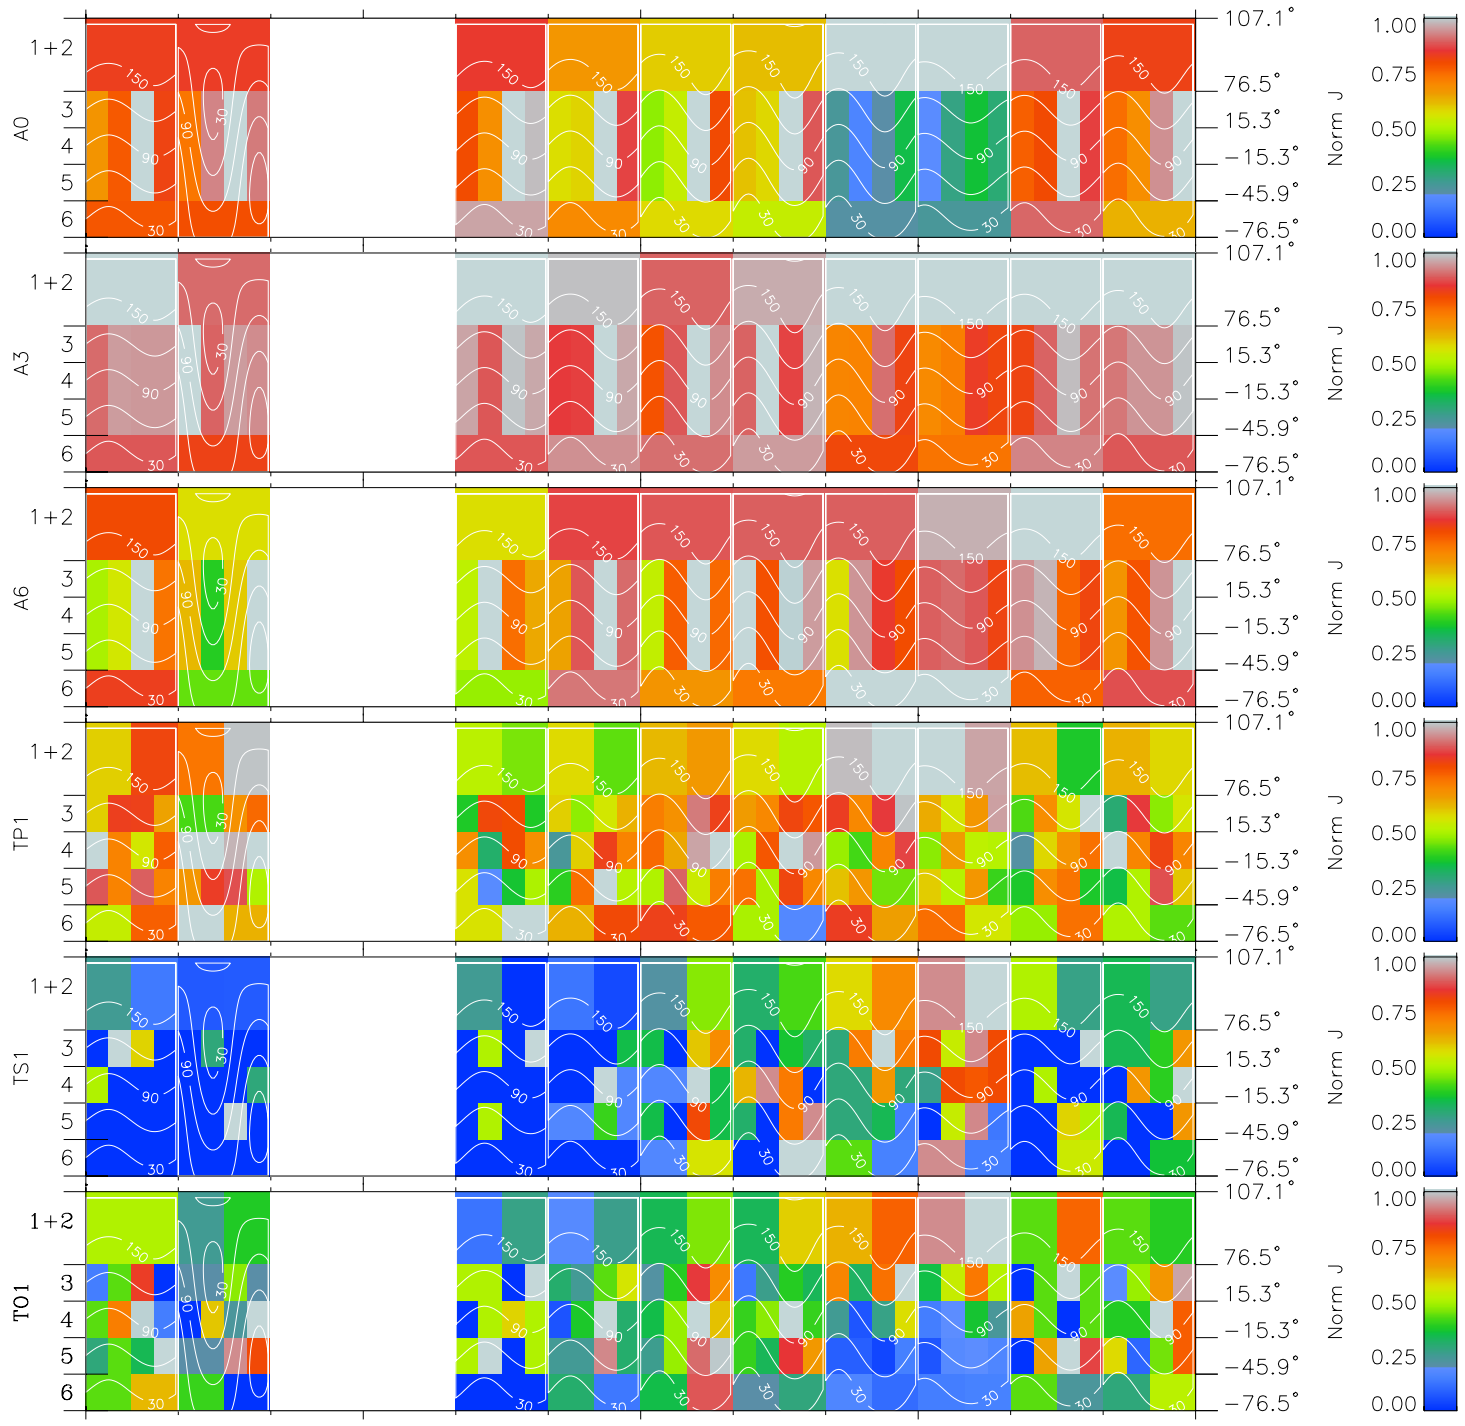

Galileo EPD Real Time All-Sky Anisotropies 98250

Software Version: RTSKY_NORM V 1.20
Data Production: 06-03-00
Plot Production: Sun Sep 16 14:00:50 2001
Color File: wondr3
Geofactor File: 1.1

00:00:00 1998-250	250-06	250-12	250-18	00:00:00 1998-251	X JSE(R _j)
+ -107.73 -16.00 4.64	+ -107.11 -16.34 4.63	+ -106.47 -16.69 4.61	+ -105.82 -17.03 4.60	+ -105.15 -17.37 4.59	Y JSE(R _j)
					Z JSE(R _j)

- ◇ = Jupiter look direction
- = Corotation look direction