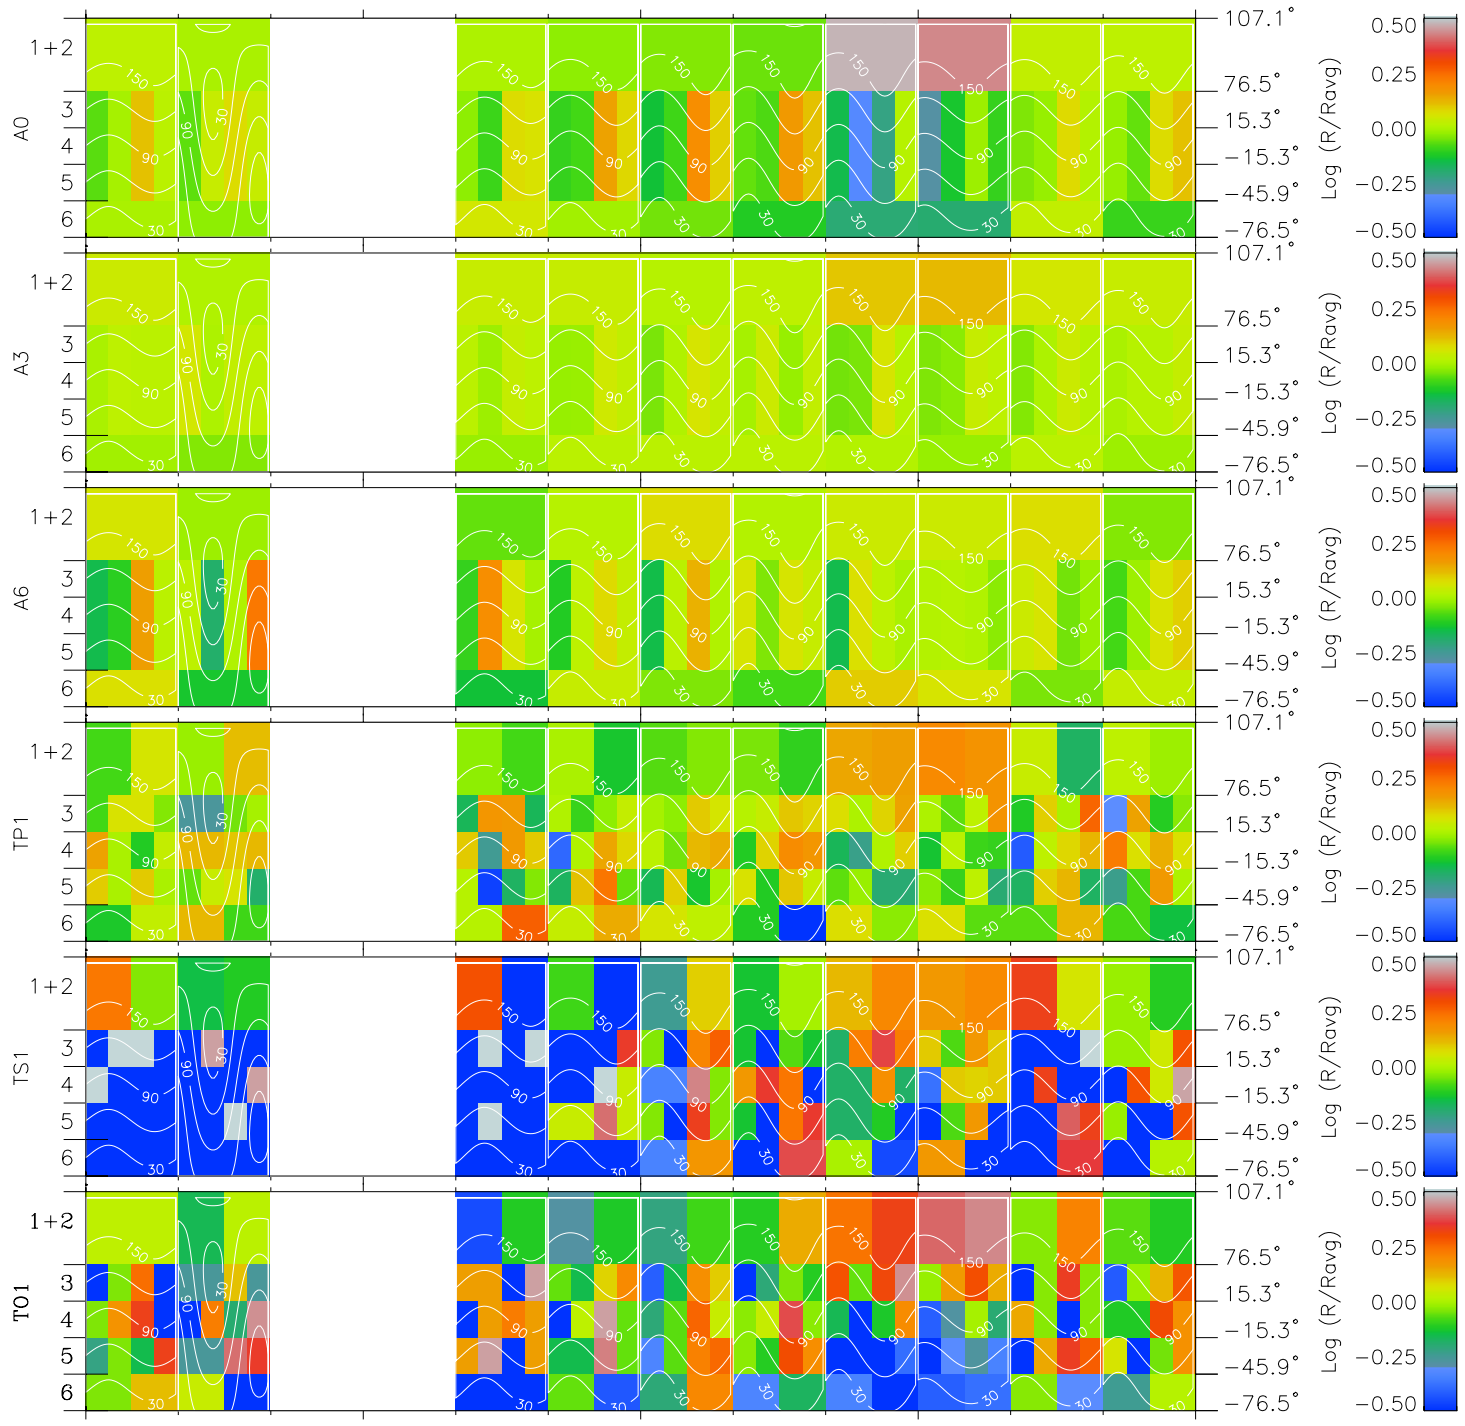

Galileo EPD Real Time All-Sky Anisotropies 98250

Software Version: RTSKY_MEAN V 1.20
 Data Production: 06-03-00
 Plot Production: Sun Sep 16 14:00:26 2001
 Color File: wondr3
 Geofactor File: 1.1

00:00:00 1998-250	250-06	250-12	250-18	00:00:00 1998-251	X JSE(R _j)
+ -107.73	+ -107.11	+ -106.47	+ -105.82	+ -105.15	Y JSE(R _j)
-16.00	-16.34	-16.69	-17.03	-17.37	Z JSE(R _j)
4.64	4.63	4.61	4.60	4.59	

- ◇ = Jupiter look direction
- = Corotation look direction