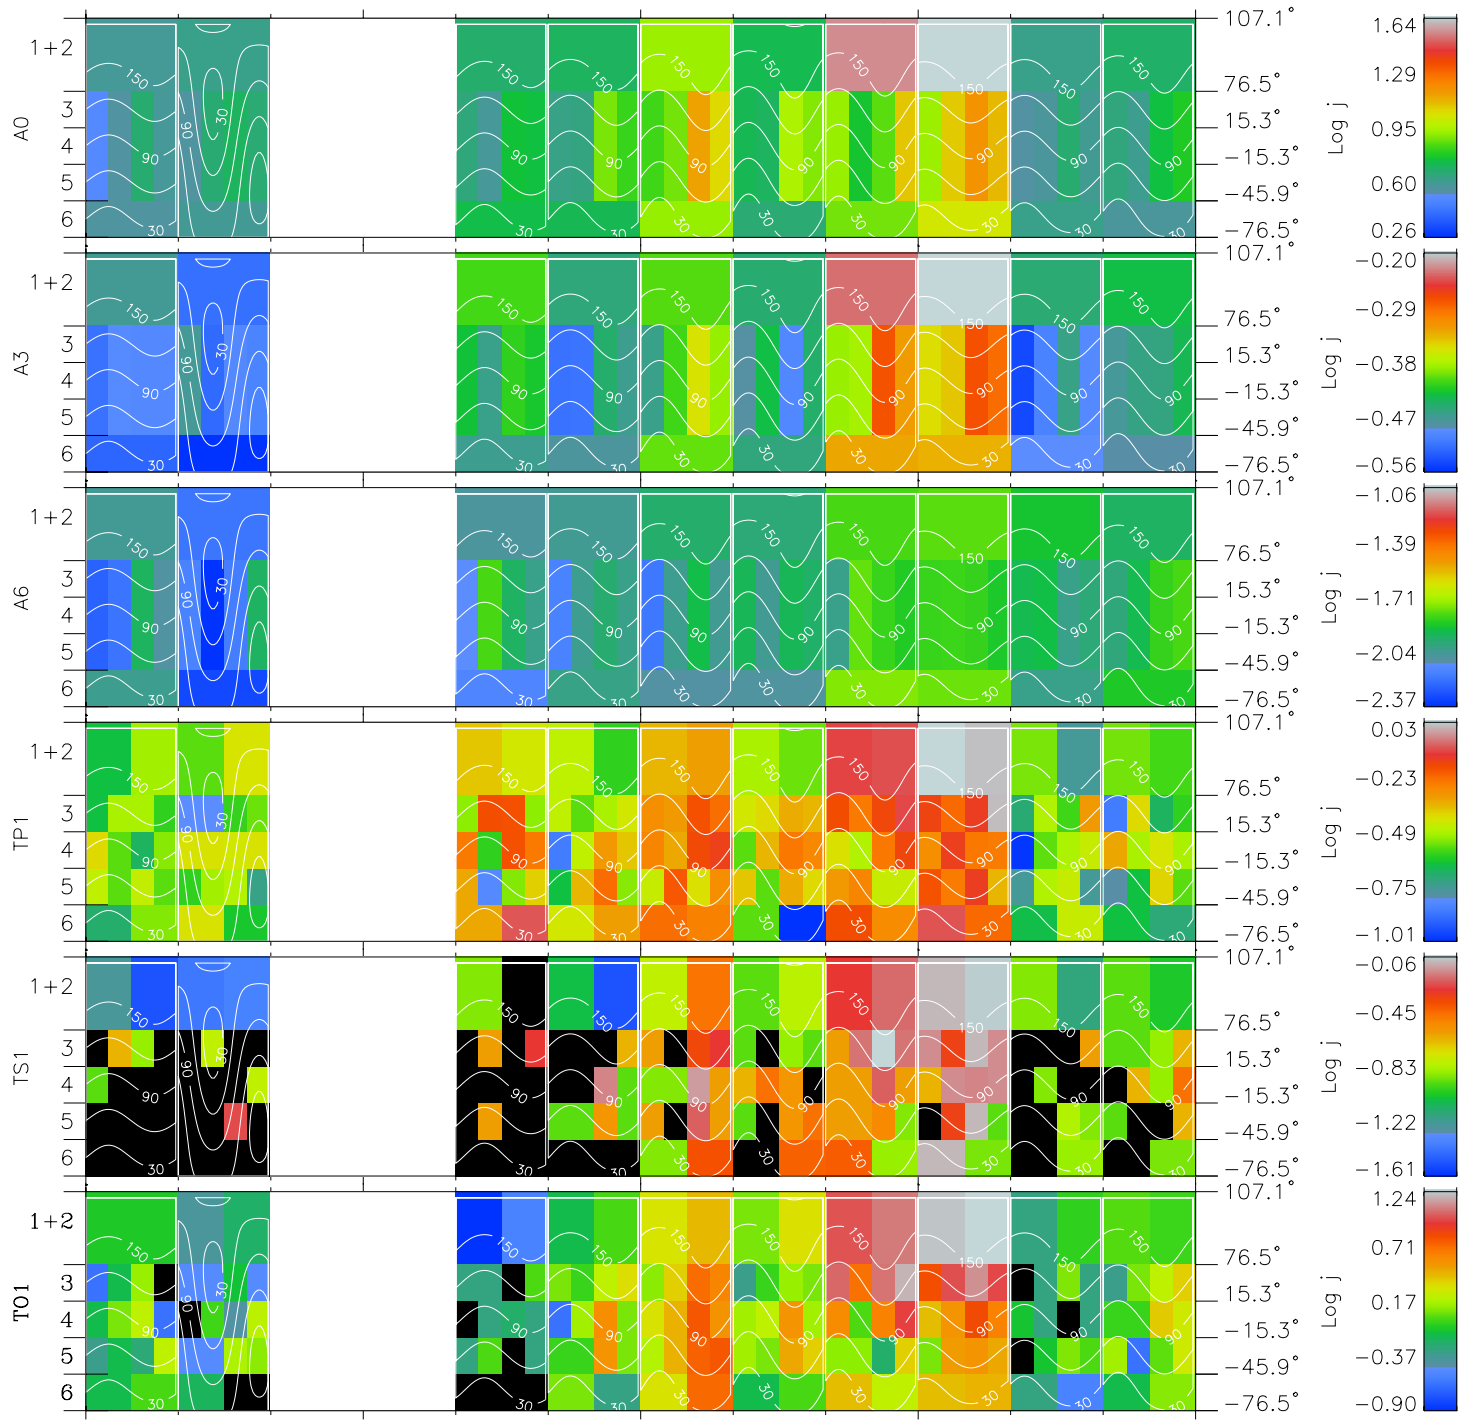

Galileo EPD Real Time All-Sky Anisotropies 98250

Software Version: RTSKY_FLUX V 1.20
 Data Production: 06-03-00
 Plot Production: Sun Sep 16 14:00:38 2001
 Color File: wondr3
 Geofactor File: 1.1

00:00:00 1998-250	250-06	250-12	250-18	00:00:00 1998-251	X JSE(R _j)
+ -107.73 -16.00 4.64	+ -107.11 -16.34 4.63	+ -106.47 -16.69 4.61	+ -105.82 -17.03 4.60	+ -105.15 -17.37 4.59	Y JSE(R _j)
					Z JSE(R _j)

- ◇ = Jupiter look direction
- = Corotation look direction