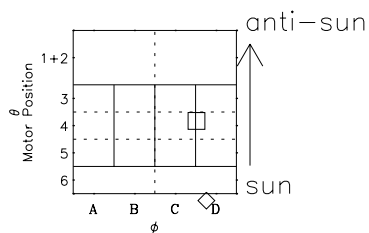

Galileo EPD Real-Time Omni 98250

Software Version: RTLINE_OMNI V 1.20
Data Production: 06-03-00
Plot Production: Sun Sep 16 14:01:57 2001

- ◇ = Jupiter look direction
- = Corotation look direction