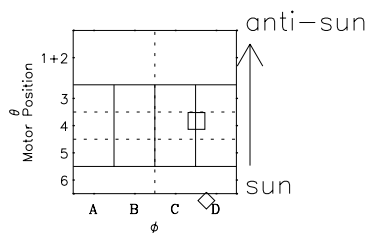

# Galileo EPD Real-Time Omni 98250

Software Version: RTLINE\_OMNI V 1.20  
Data Production: 06-03-00  
Plot Production: Sun Sep 16 14:01:56 2001

- ◇ = Jupiter look direction
- = Corotation look direction