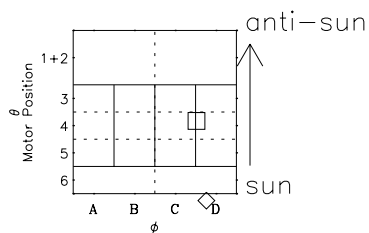

Galileo EPD Real-Time Omni 98250

Software Version: RTLINE_OMNI V 1.20
Data Production: 06-03-00
Plot Production: Sun Sep 16 14:01:56 2001

- ◇ = Jupiter look direction
- = Corotation look direction