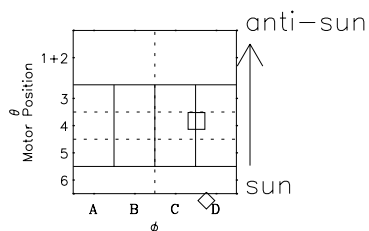

Galileo EPD Real-Time Omni 98250

Software Version: RTLINE_OMNI V 1.20
Data Production: 06-03-00
Plot Production: Sun Sep 16 14:01:55 2001

- ◇ = Jupiter look direction
- = Corotation look direction