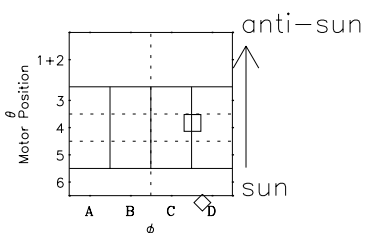

Galileo EPD Real-Time Six-Sector 98250

Software Version: RTLINE_R6 V 1.20
Data Production: 06-03-00
Plot Production: Sun Sep 16 14:02:03 2001

◇ = Jupiter look direction
□ = Corotation look direction