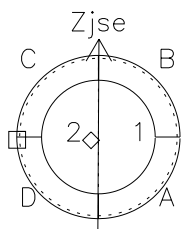

Galileo EPD Real-Time Six-Sector 98250

Software Version: RTLINE_R6 V 1.20
Data Production: 06-03-00
Plot Production: Sun Sep 16 14:02:03 2001

◇ = Jupiter look direction
□ = Corotation look direction