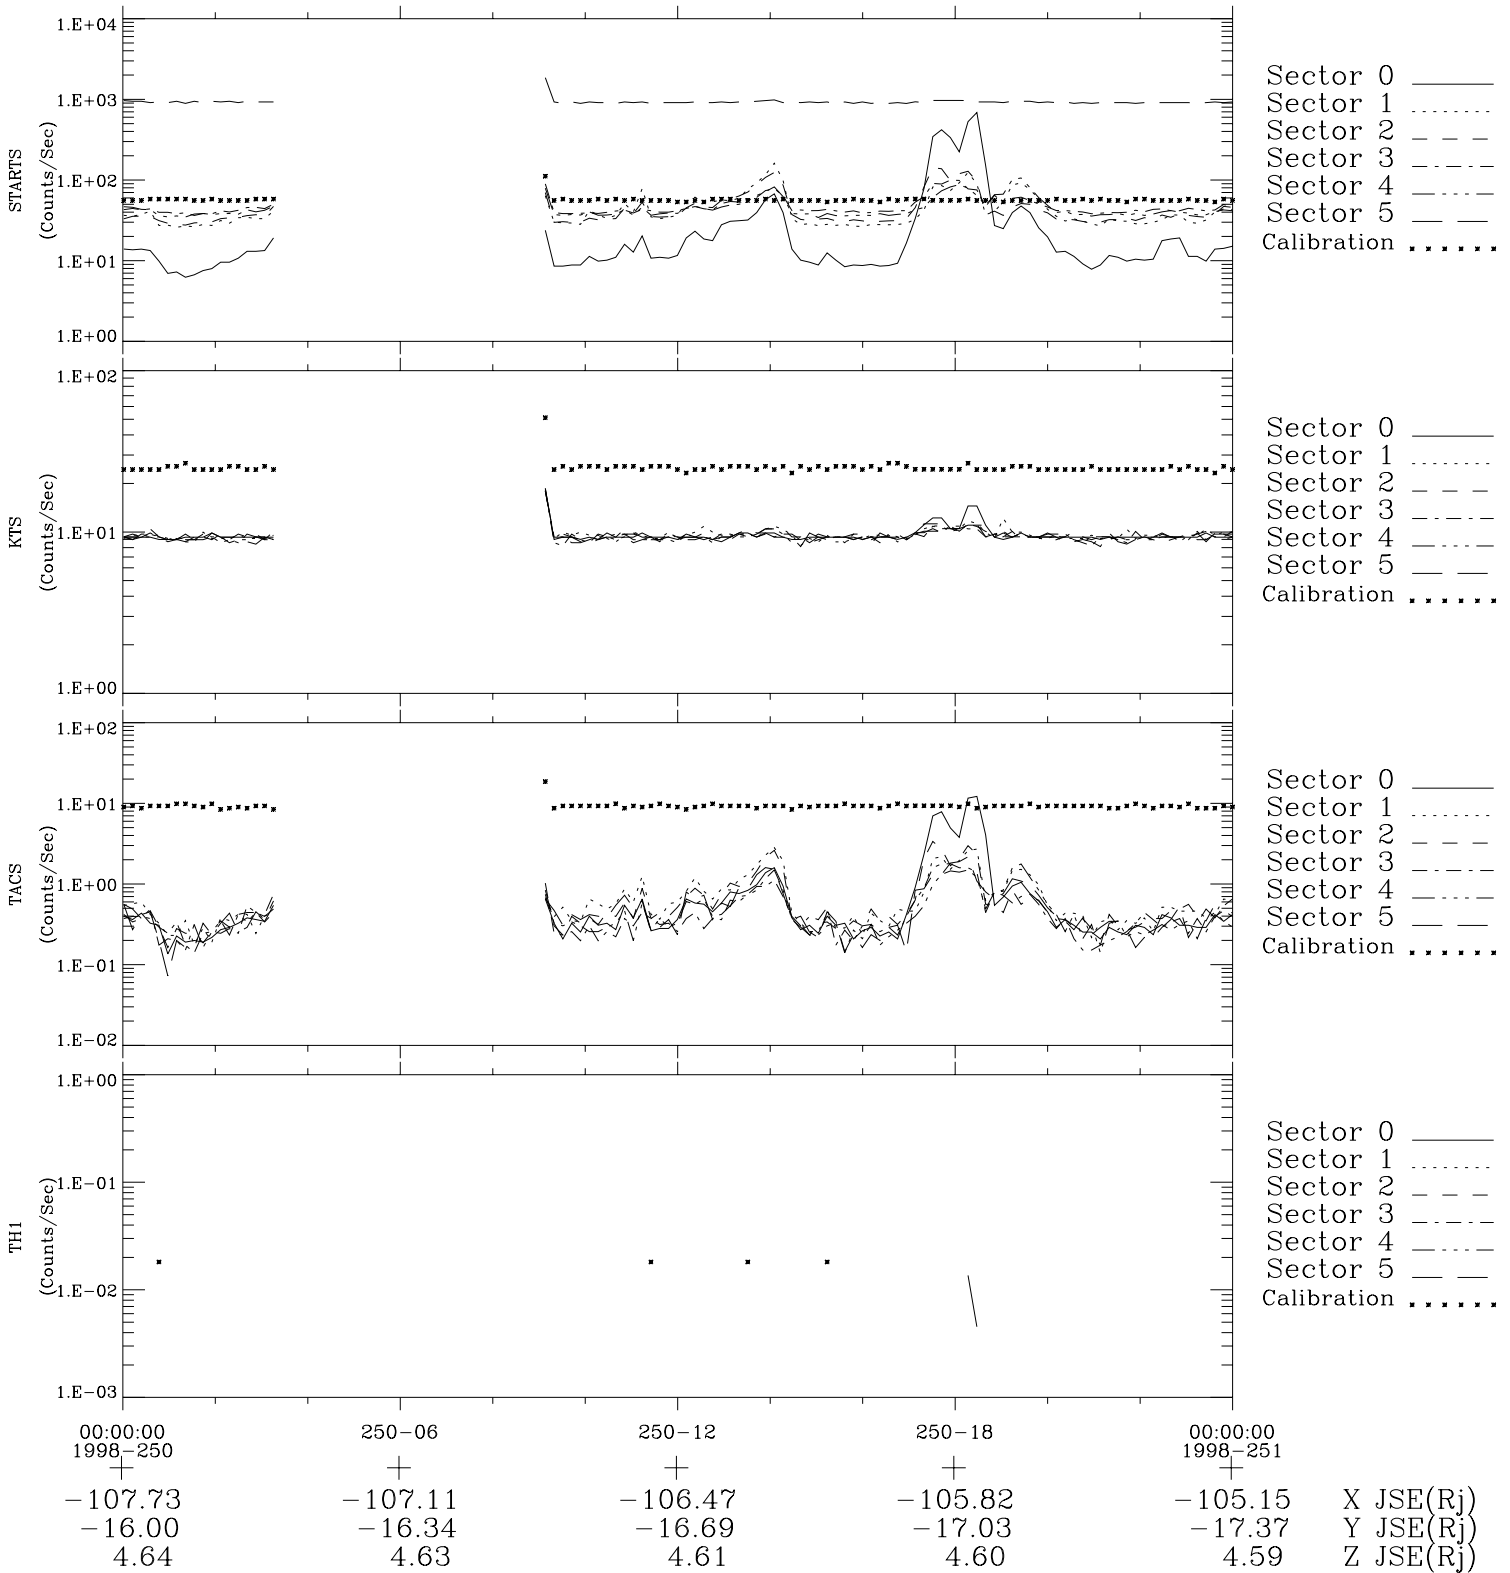

Galileo EPD Real-Time Six-Sector 98250

Software Version: RTLINE_R6 V 1.20
Data Production: 06-03-00
Plot Production: Sun Sep 16 14:02:03 2001

◇ = Jupiter look direction
□ = Corotation look direction