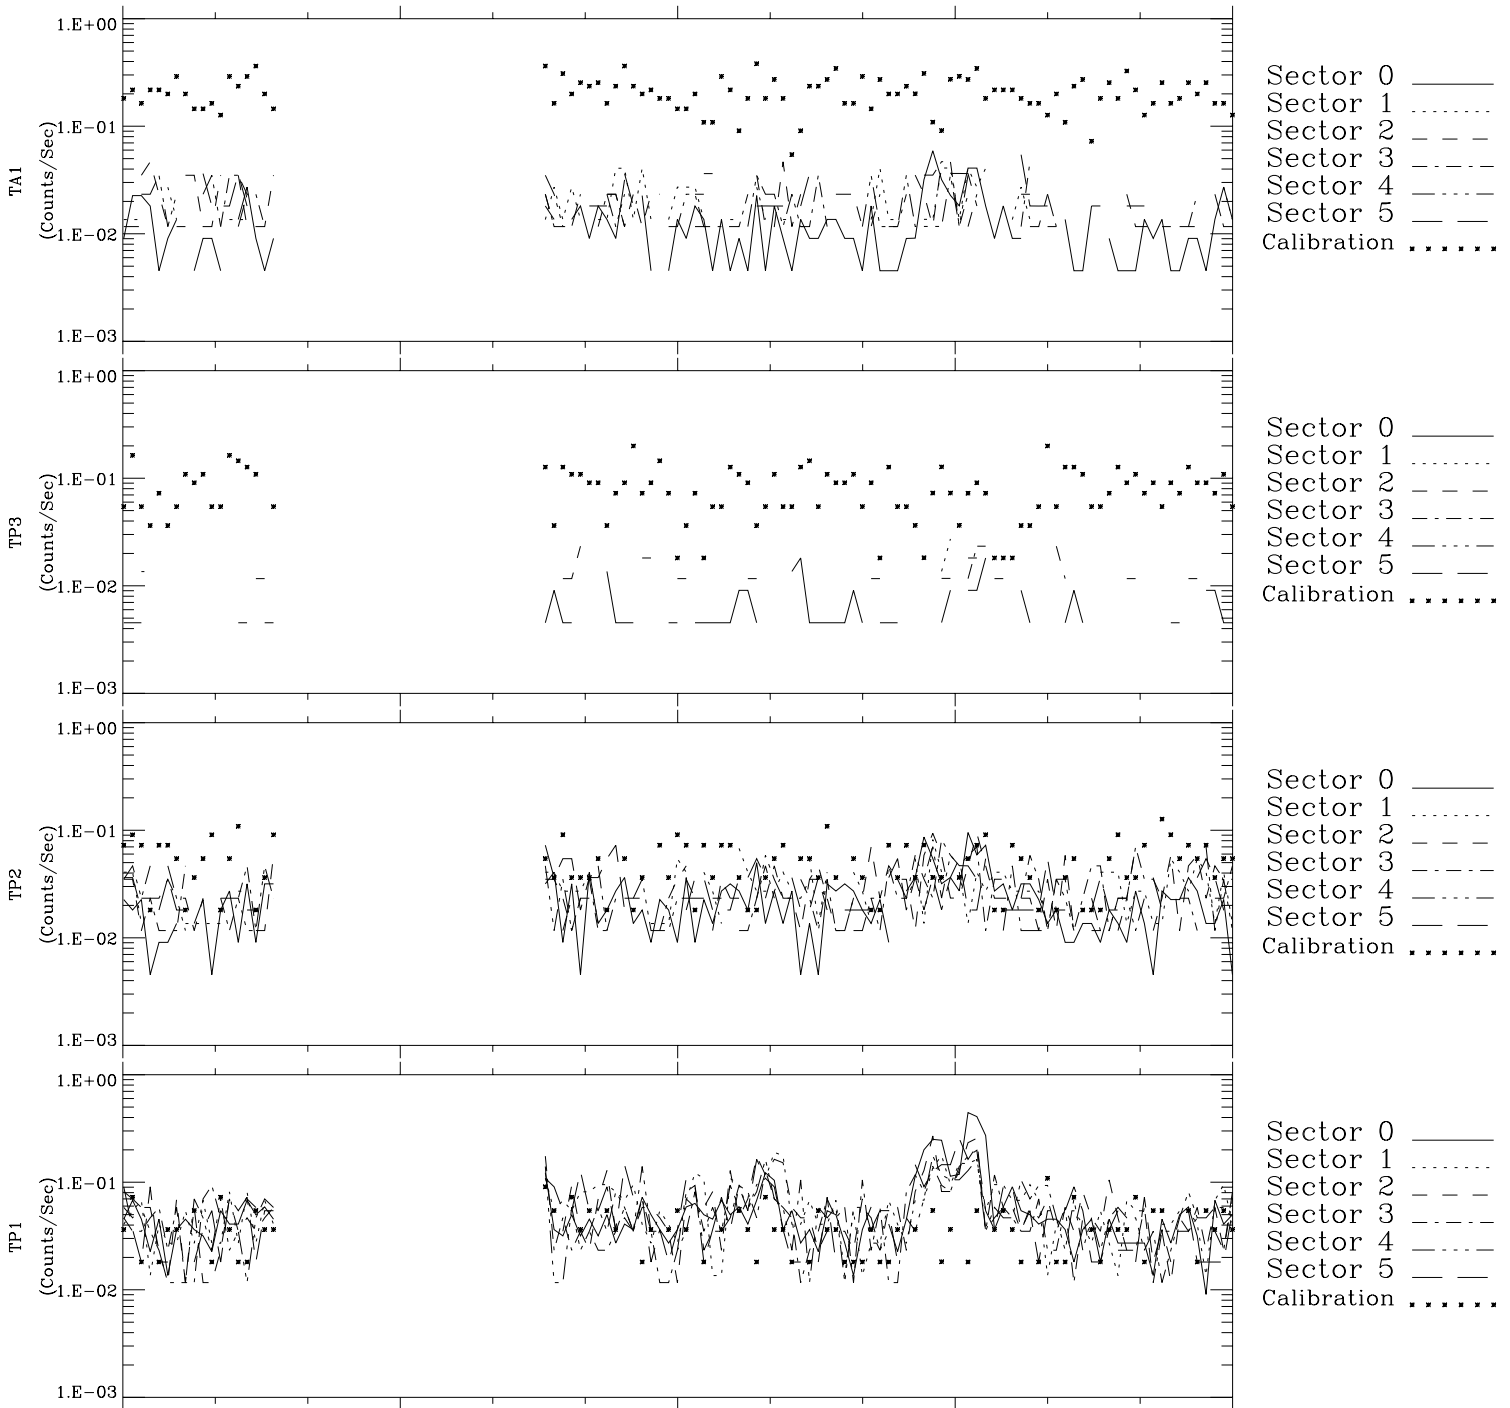

Galileo EPD Real-Time Six-Sector 98250

Software Version: RTLINE_R6 V 1.20
Data Production: 06-03-00
Plot Production: Sun Sep 16 14:02:01 2001

Sector 0 ———
Sector 1
Sector 2 - - -
Sector 3 - - -
Sector 4 - - -
Sector 5 ———
Calibration

Sector 0 ———
Sector 1
Sector 2 - - -
Sector 3 - - -
Sector 4 - - -
Sector 5 ———
Calibration

Sector 0 ———
Sector 1
Sector 2 - - -
Sector 3 - - -
Sector 4 - - -
Sector 5 ———
Calibration

Sector 0 ———
Sector 1
Sector 2 - - -
Sector 3 - - -
Sector 4 - - -
Sector 5 ———
Calibration

00:00:00 1998-250	250-06	250-12	250-18	00:00:00 1998-251	
+ -107.73	+ -107.11	+ -106.47	+ -105.82	+ -105.15	X JSE(R _j)
-16.00	-16.34	-16.69	-17.03	-17.37	Y JSE(R _j)
4.64	4.63	4.61	4.60	4.59	Z JSE(R _j)

◇ = Jupiter look direction
□ = Corotation look direction