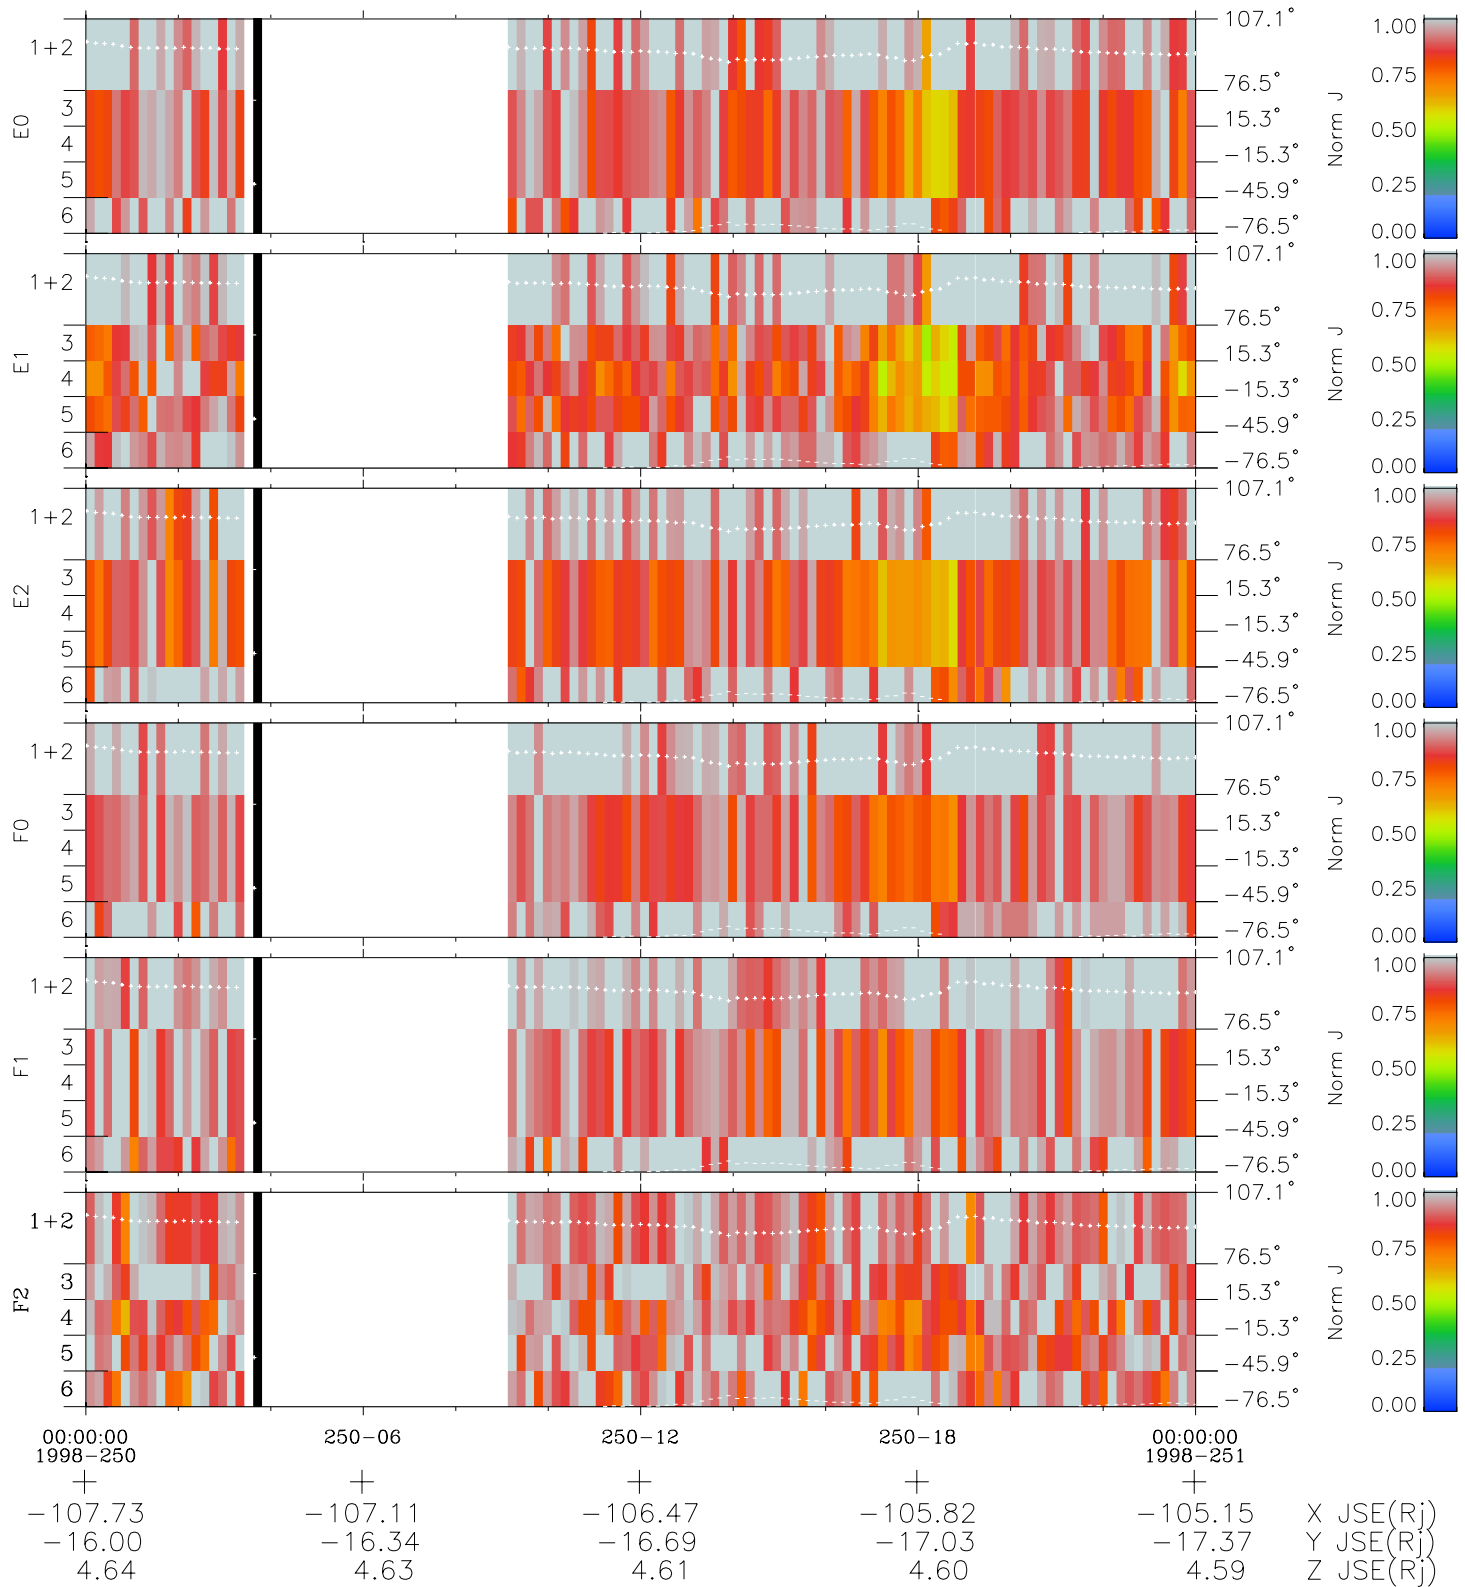

Galileo EPD Real Elevation Anisotropies 98250

Software Version: RTELEV_NORM V 1.20
 Data Production: 06-03-00
 Plot Production: Sun Sep 16 14:01:24 2001
 Color File: wondr3
 Geofactor File: 1.1

- ◇ = Jupiter look direction
- = Corotation look direction