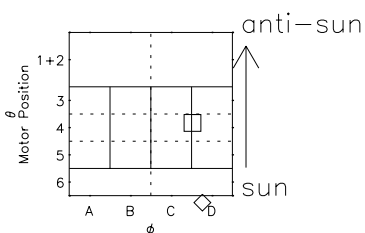

Galileo EPD Real Elevation Anisotropies 98250

Software Version: RTELEV_NORM V 1.20
 Data Production: 06-03-00
 Plot Production: Sun Sep 16 14:01:24 2001
 Color File: wondr3
 Geofactor File: 1.1

- ◇ = Jupiter look direction
- = Corotation look direction