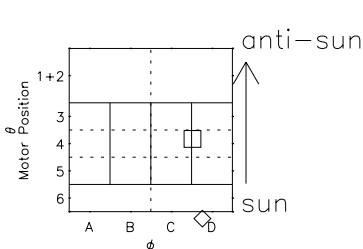

Galileo EPD Real Elevation Anisotropies 98250

Software Version: RTELEV_FLUX V 1.20
Data Production: 06-03-00
Plot Production: Sun Sep 16 14:01:14 2001
Color File: wondr3
Geofactor File: 1.1

- ◇ = Jupiter look direction
- = Corotation look direction