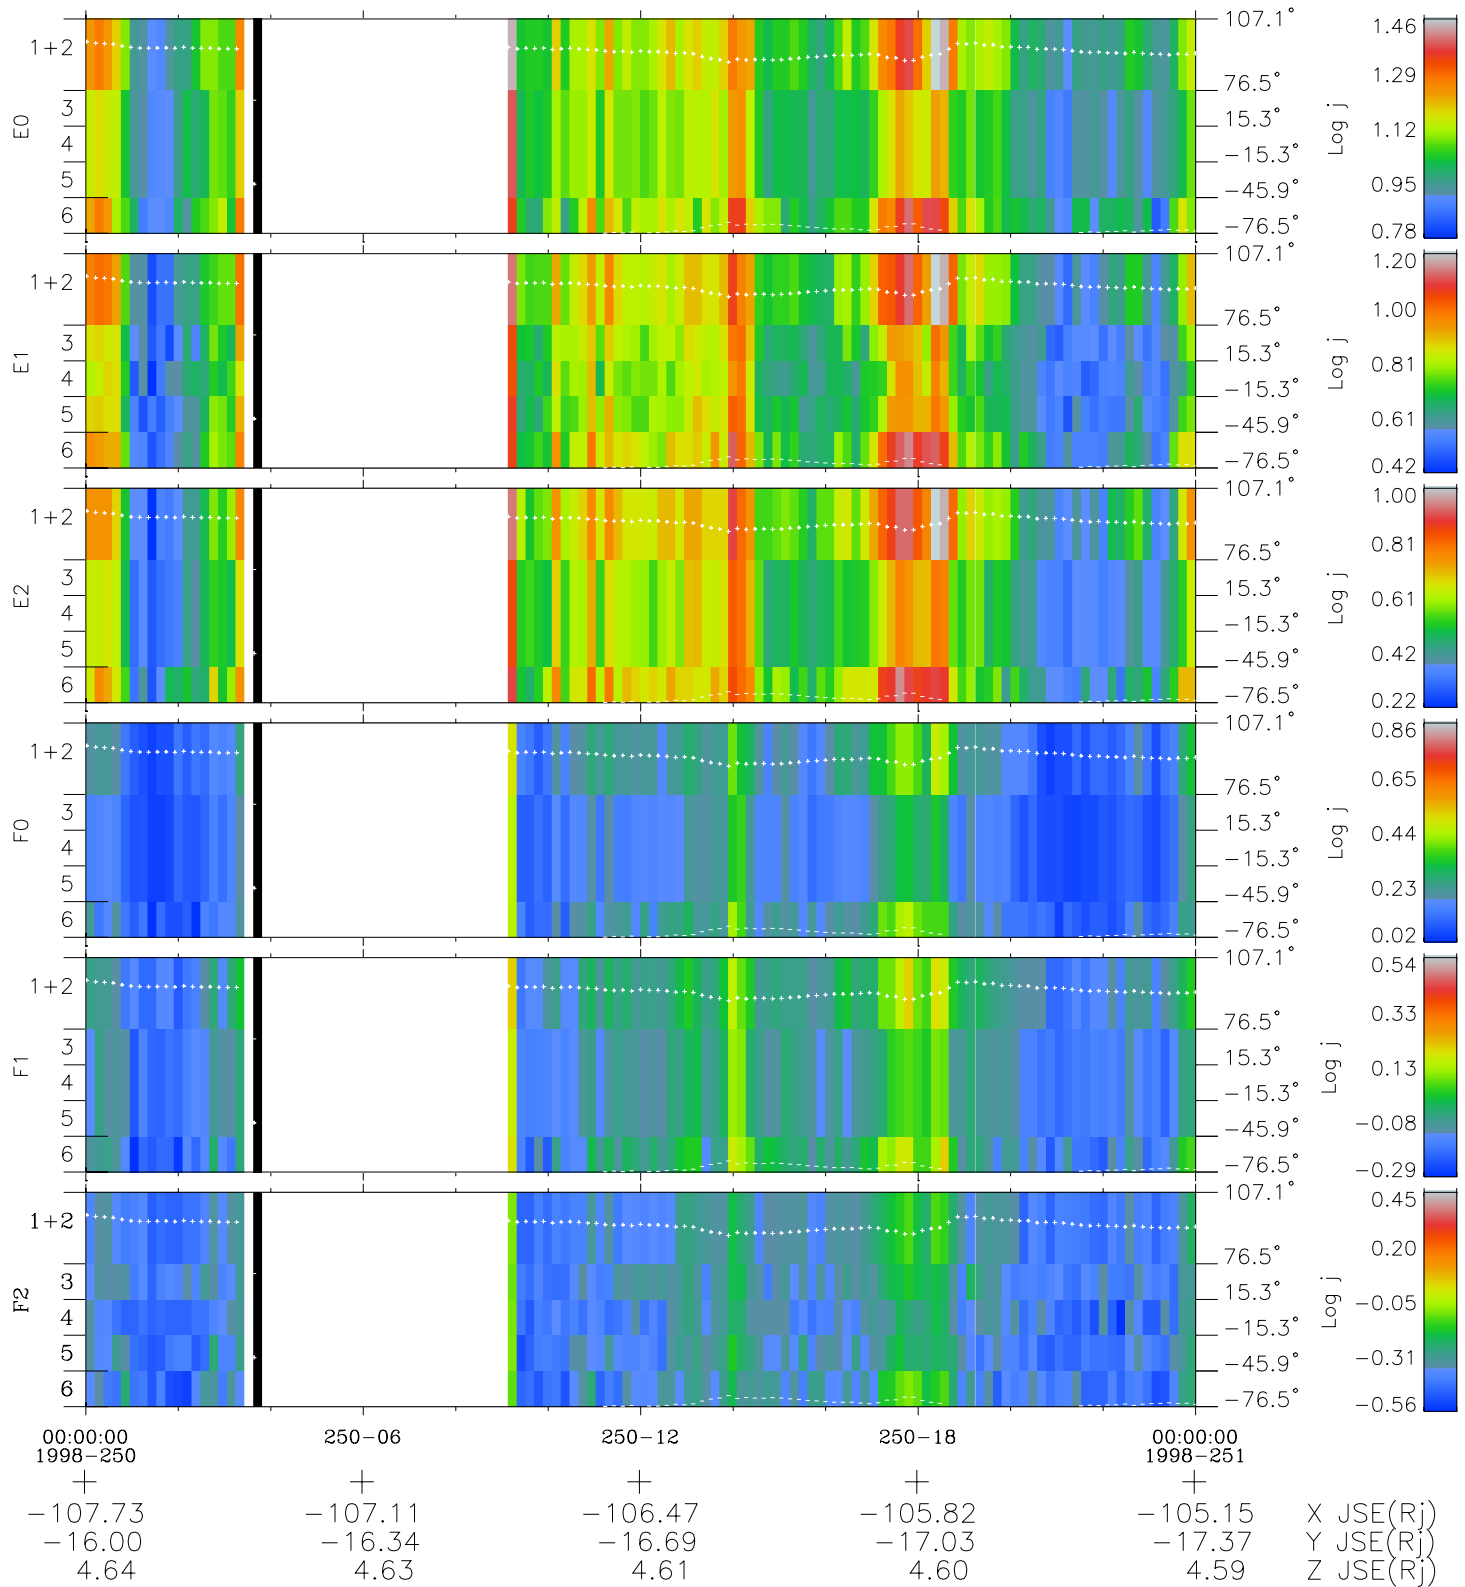

Galileo EPD Real Elevation Anisotropies 98250

Software Version: RTELEV_FLUX V 1.20
Data Production: 06-03-00
Plot Production: Sun Sep 16 14:01:14 2001
Color File: wondr3
Geofactor File: 1.1

- ◇ = Jupiter look direction
- = Corotation look direction