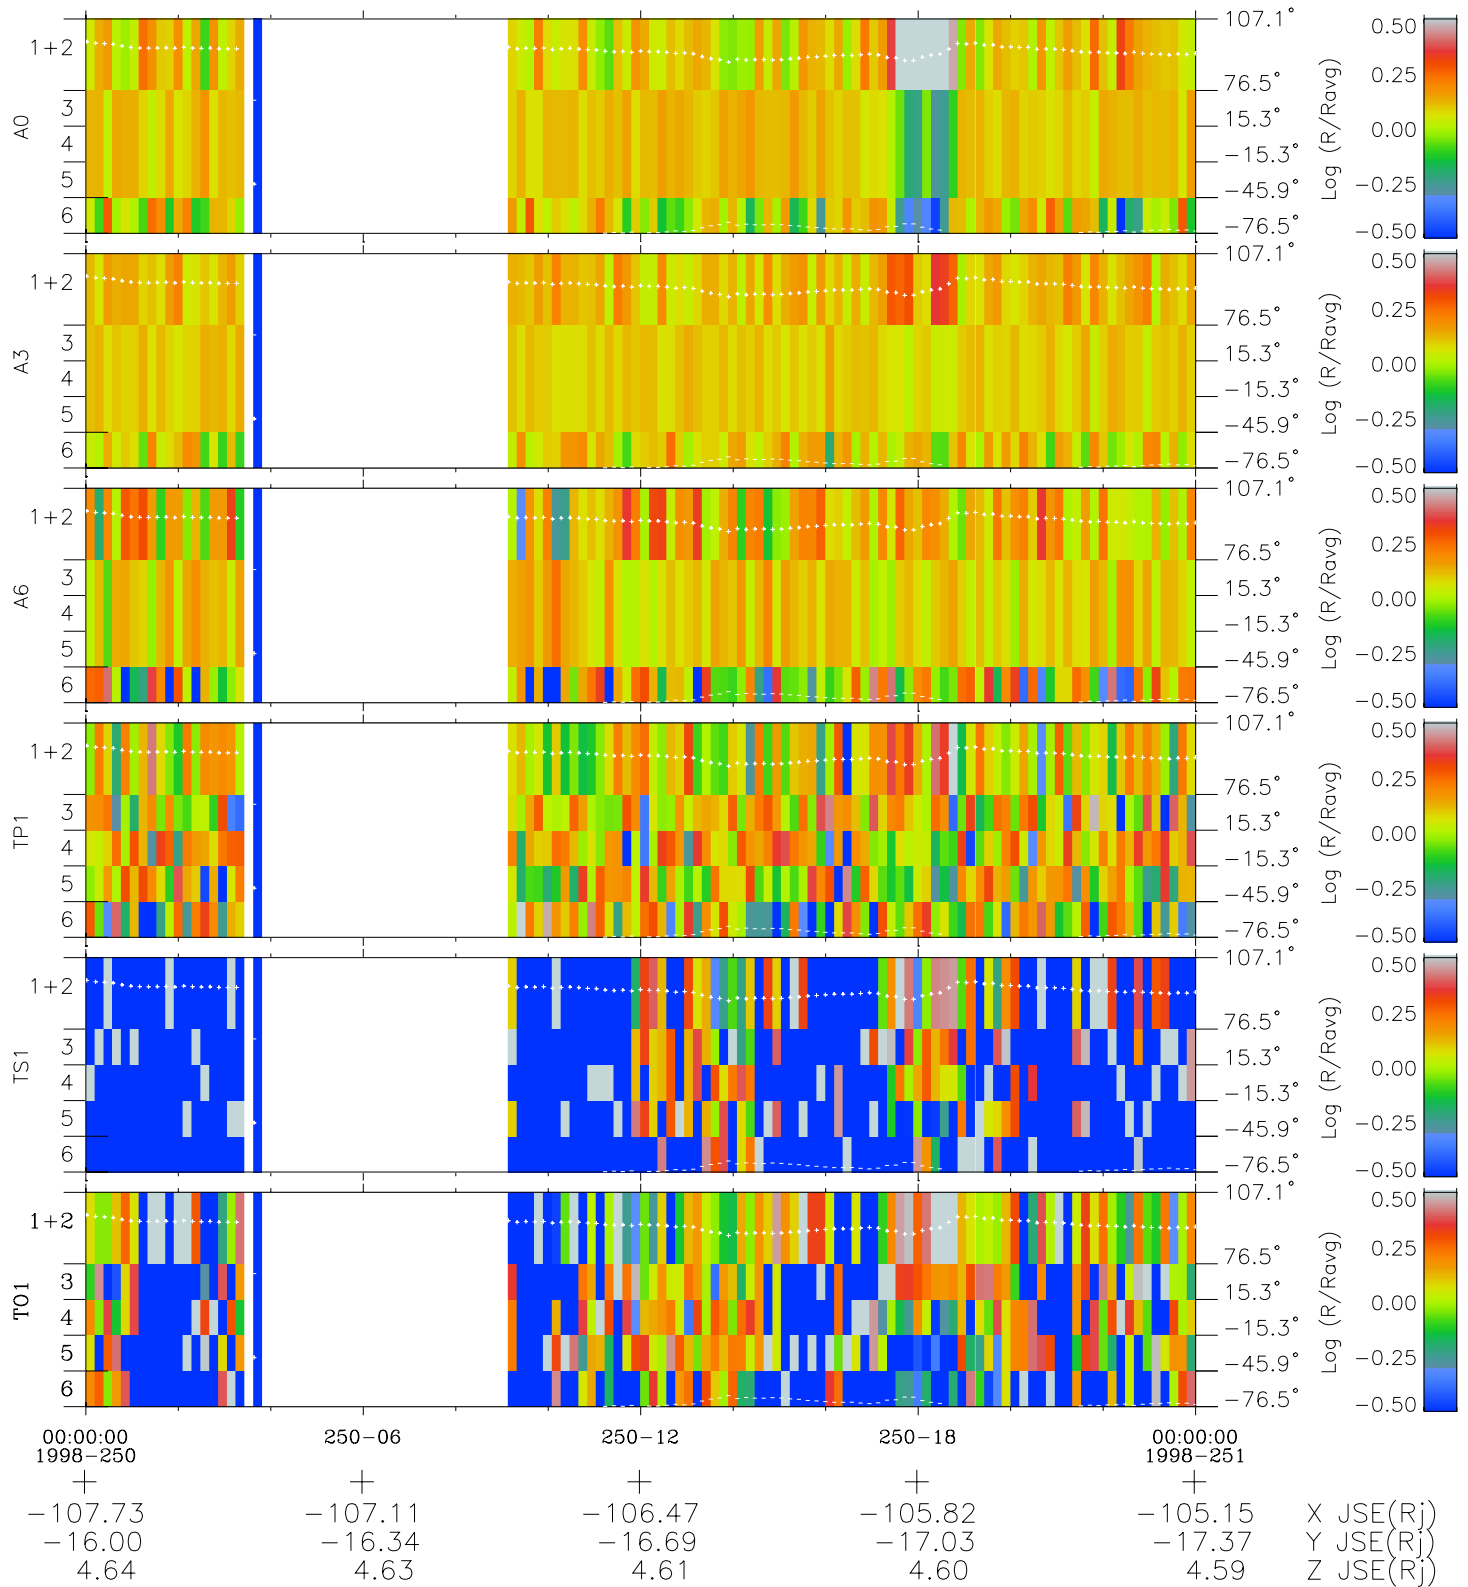

# Galileo EPD Real Elevation Anisotropies 98250

Software Version: RTELEV\_MEAN V 1.20  
 Data Production: 06-03-00  
 Plot Production: Sun Sep 16 14:01:00 2001  
 Color File: wondr3  
 Geofactor File: 1.1

◇ = Jupiter look direction  
 □ = Corotation look direction