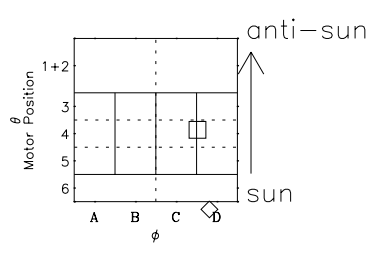

Galileo EPD Real Time Omni Spectrum 98249

Software Version: RTSPEC_OMNI V 1.20
 Data Production: 06-03-00
 Plot Production: Sun Sep 16 13:52:13 2001
 Color File: wondr3
 Geofactor File: 1.1

◇ = Jupiter look direction
 □ = Corotation look direction