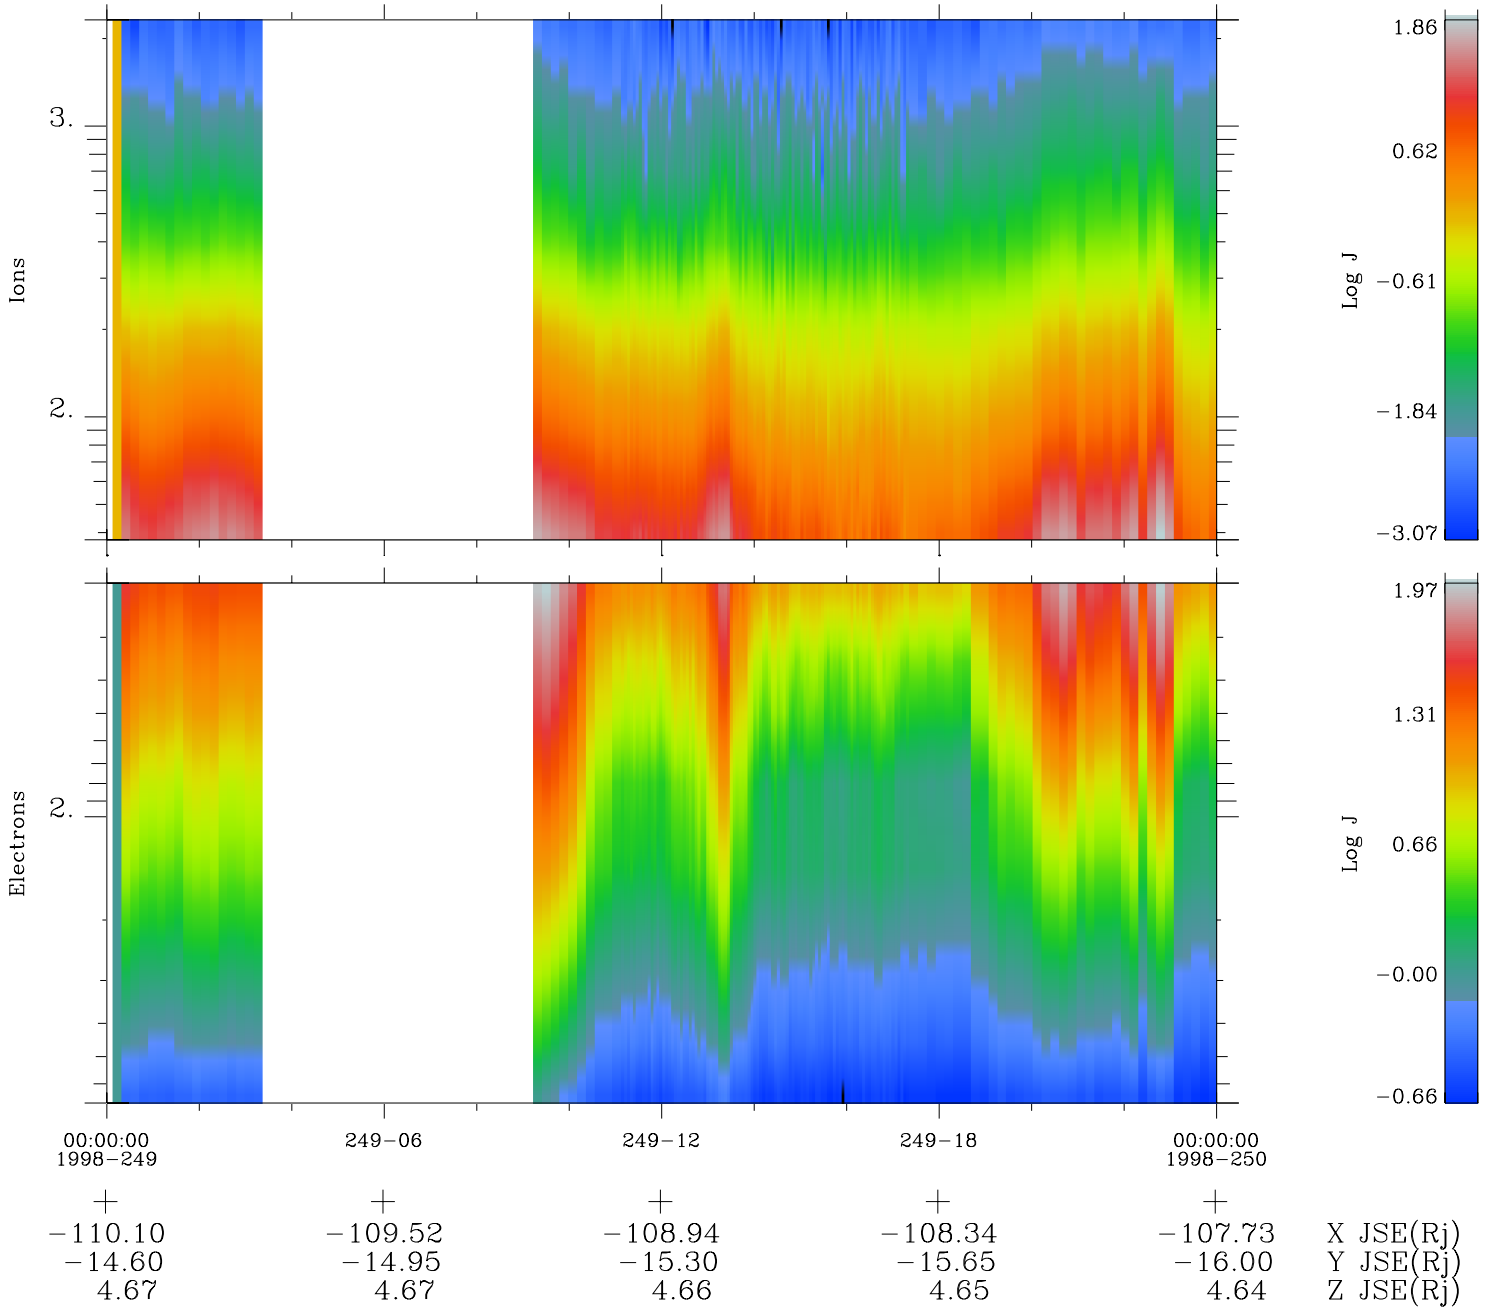

Galileo EPD Real Time Omni Spectrum 98249

Software Version: RTSPEC_OMNI V 1.20
 Data Production: 06-03-00
 Plot Production: Sun Sep 16 13:52:13 2001
 Color File: wondr3
 Geofactor File: 1.1

◇ = Jupiter look direction
 □ = Corotation look direction