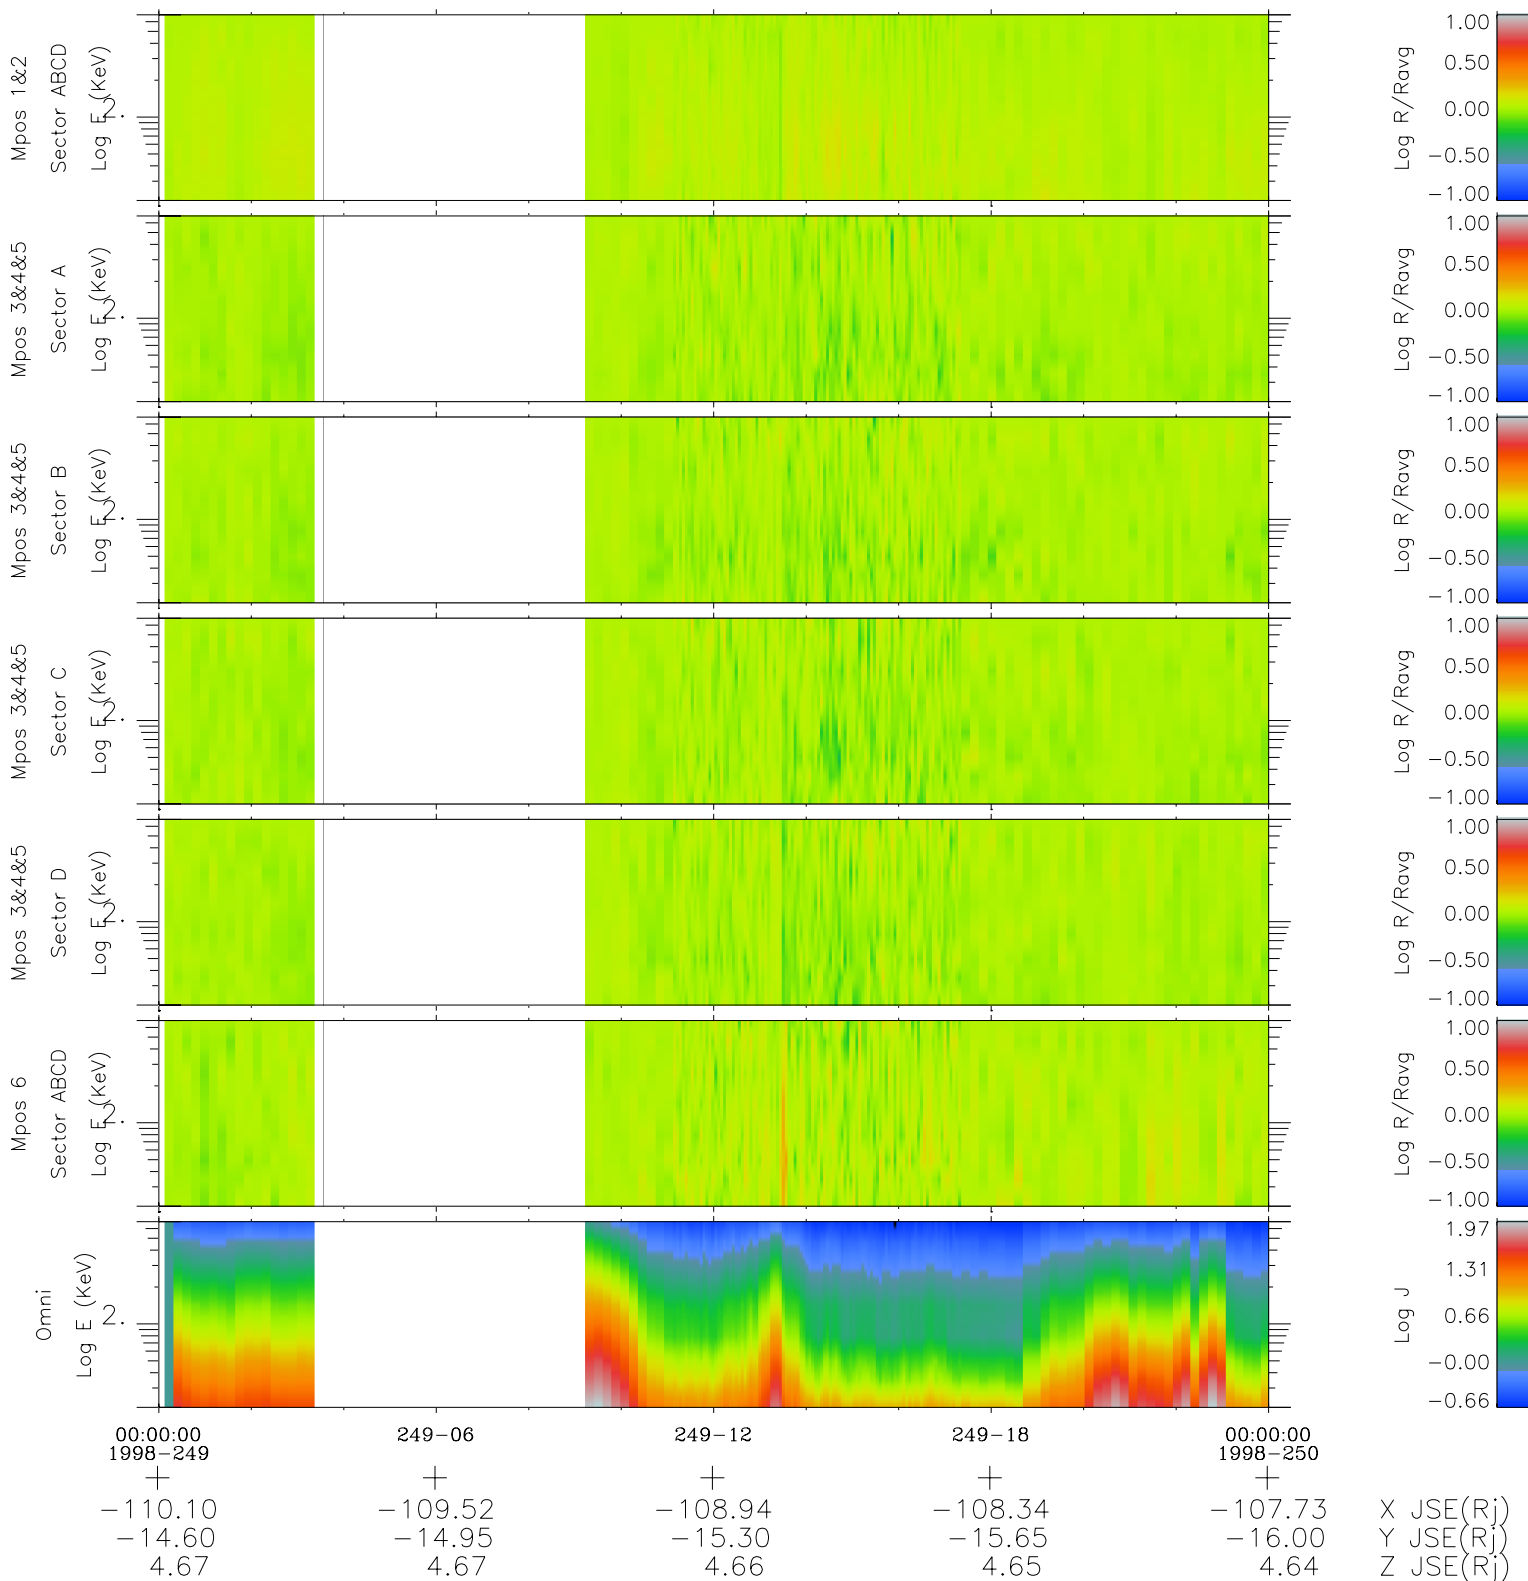

Galileo EPD Real Time R6 Electrons Spectra 98249

Software Version: RTSPEC_R6 V 1.20
 Data Production: 06-03-00
 Plot Production: Sun Sep 16 13:52:07 2001
 Color File: wondr3
 Geofactor File: 1.1

- ◇ = Jupiter look direction
- = Corotation look direction