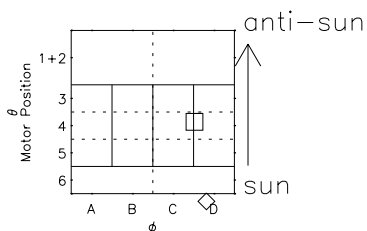

Galileo EPD Real Time R6 Electrons Spectra 98249

Software Version: RTSPEC_R6 V 1.20
 Data Production: 06-03-00
 Plot Production: Sun Sep 16 13:52:07 2001
 Color File: wondr3
 Geofactor File: 1.1

- ◇ = Jupiter look direction
- = Corotation look direction