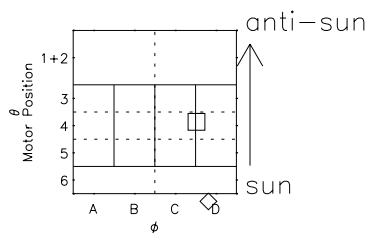

# Galileo EPD Real Time R6 Ions Spectra 98249

Software Version: RTSPEC\_R6 V 1.20  
 Data Production: 06-03-00  
 Plot Production: Sun Sep 16 13:51:59 2001  
 Color File: wondr3  
 Geofactor File: 1.1

- ◇ = Jupiter look direction
- = Corotation look direction