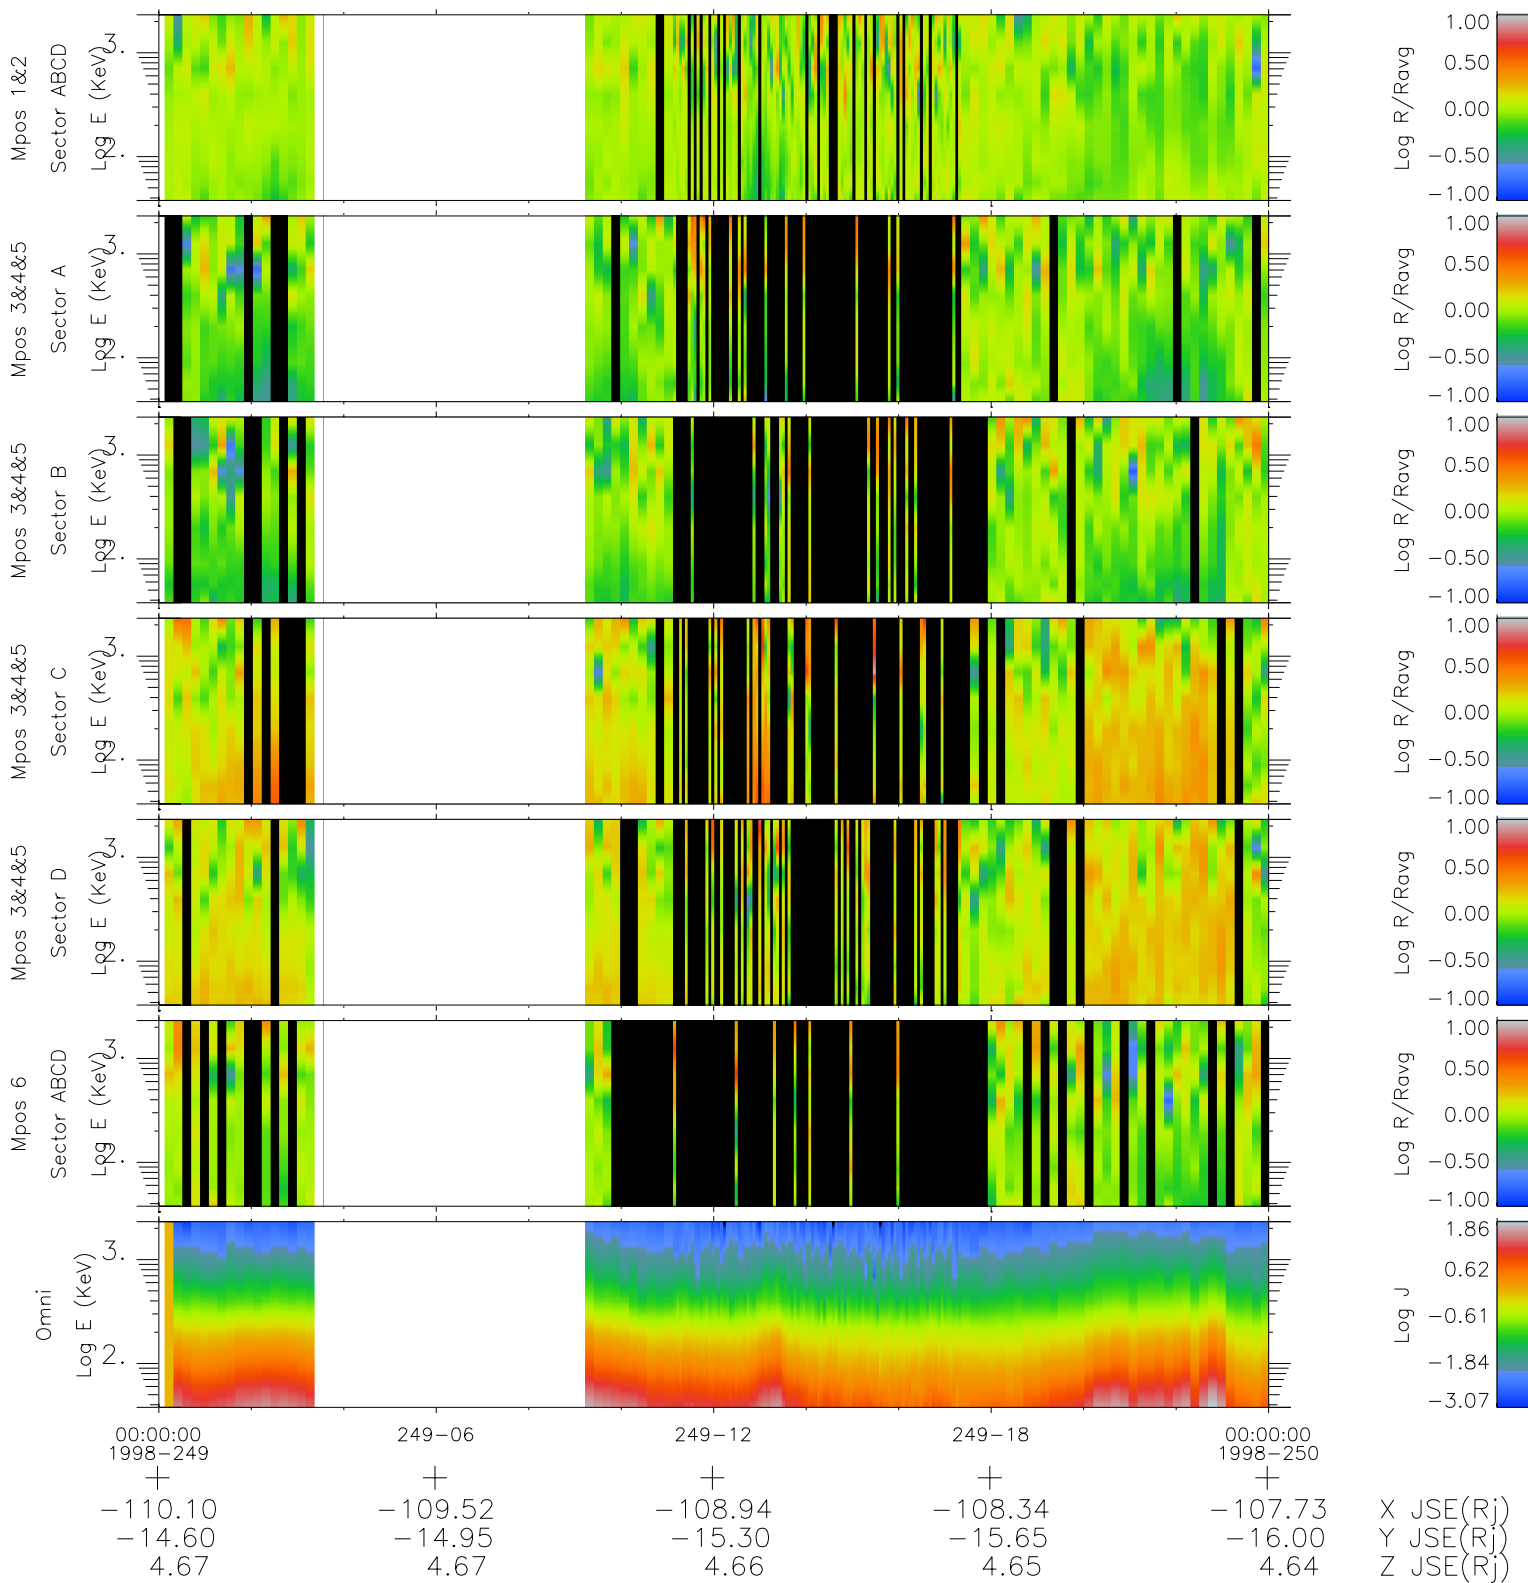

# Galileo EPD Real Time R6 Ions Spectra 98249

Software Version: RTSPEC\_R6 V 1.20  
 Data Production: 06-03-00  
 Plot Production: Sun Sep 16 13:51:59 2001  
 Color File: wondr3  
 Geofactor File: 1.1

- ◇ = Jupiter look direction
- = Corotation look direction