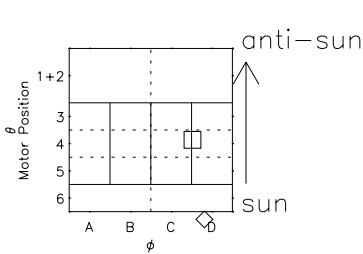

Galileo EPD Real Time All-Sky Anisotropies 98249

Software Version: RTSKY_NORM V 1.20
 Data Production: 06-03-00
 Plot Production: Sun Sep 16 13:52:59 2001
 Color File: wondr3
 Geofactor File: 1.1

00:00:00 1998-249	249-06	249-12	249-18	00:00:00 1998-250	
+	+	+	+	+	
-110.10	-109.52	-108.94	-108.34	-107.73	X JSE(R _j)
-14.60	-14.95	-15.30	-15.65	-16.00	Y JSE(R _j)
4.67	4.67	4.66	4.65	4.64	Z JSE(R _j)

- ◇ = Jupiter look direction
- = Corotation look direction