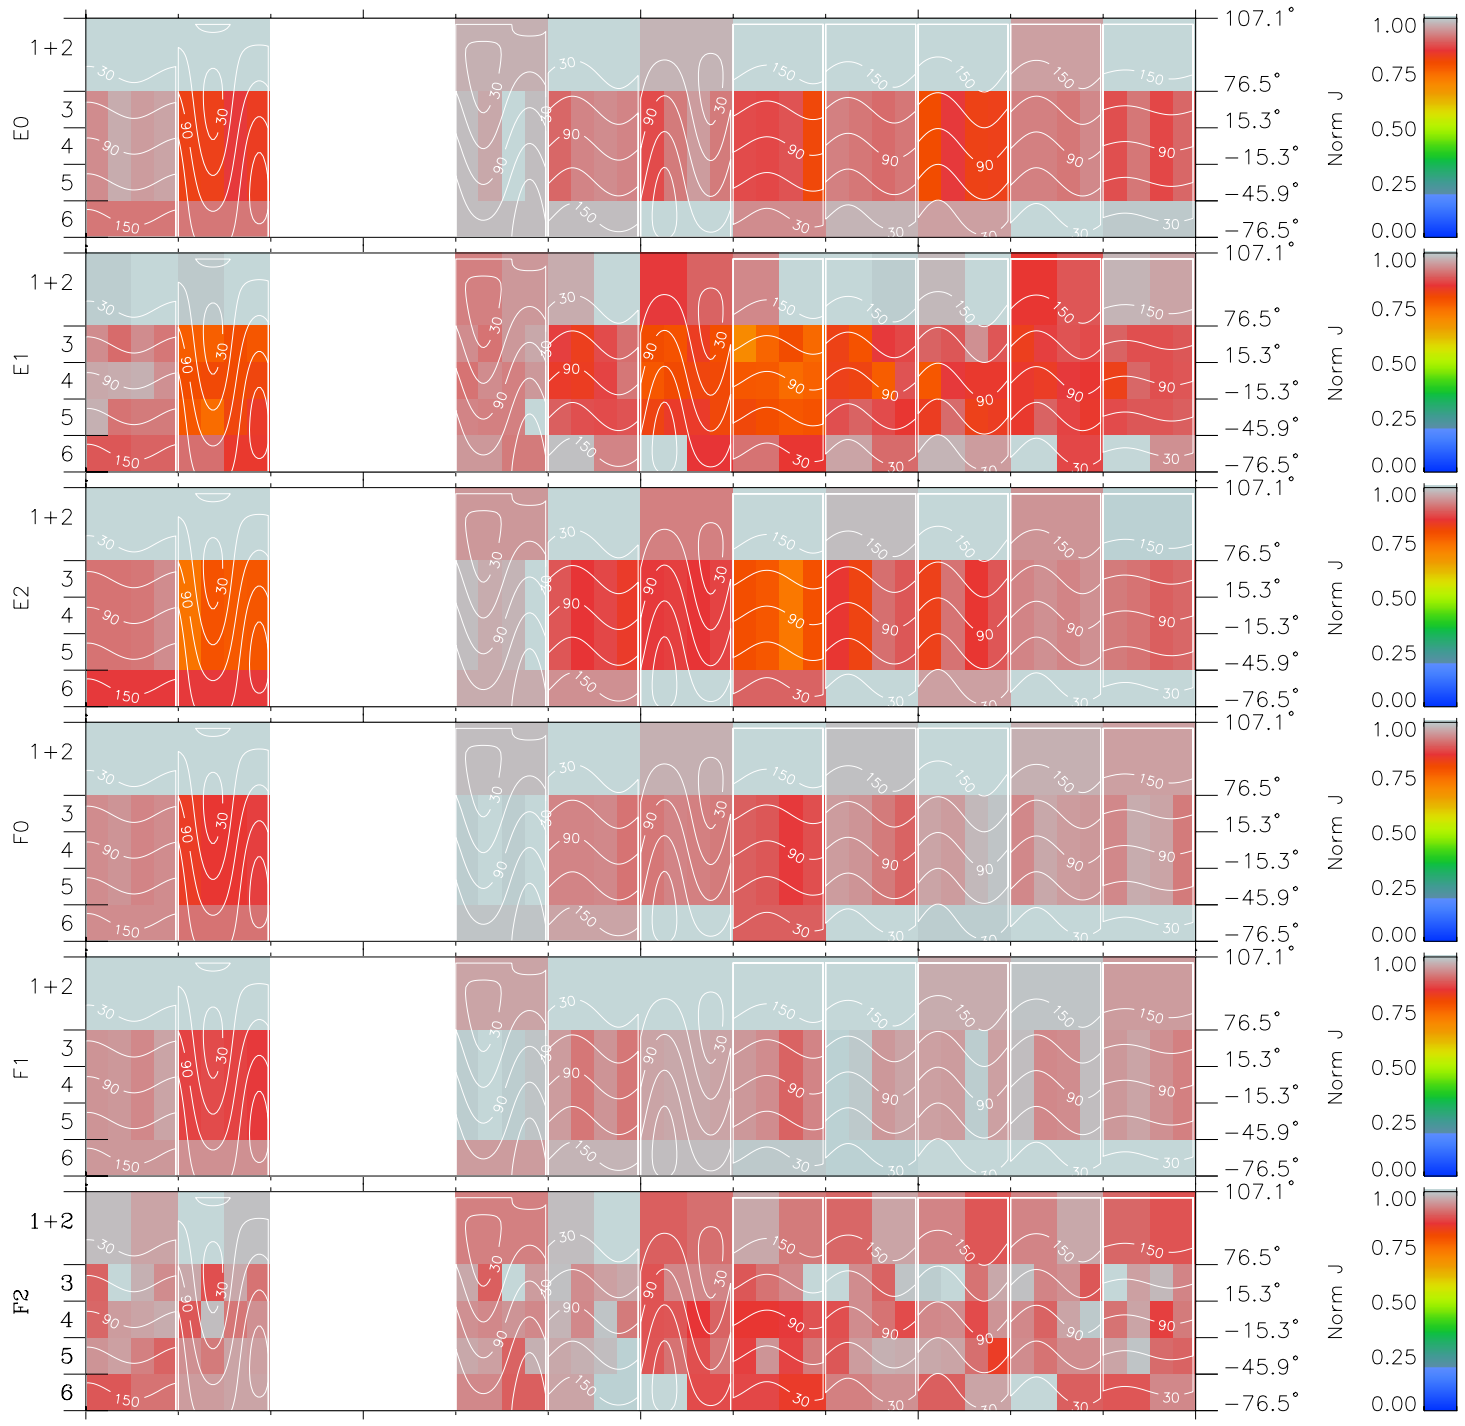

Galileo EPD Real Time All-Sky Anisotropies 98249

Software Version: RTSKY_NORM V 1.20
 Data Production: 06-03-00
 Plot Production: Sun Sep 16 13:52:59 2001
 Color File: wondr3
 Geofactor File: 1.1

00:00:00 1998-249	249-06	249-12	249-18	00:00:00 1998-250	
+	+	+	+	+	
-110.10	-109.52	-108.94	-108.34	-107.73	X JSE(R _j)
-14.60	-14.95	-15.30	-15.65	-16.00	Y JSE(R _j)
4.67	4.67	4.66	4.65	4.64	Z JSE(R _j)

- ◇ = Jupiter look direction
- = Corotation look direction