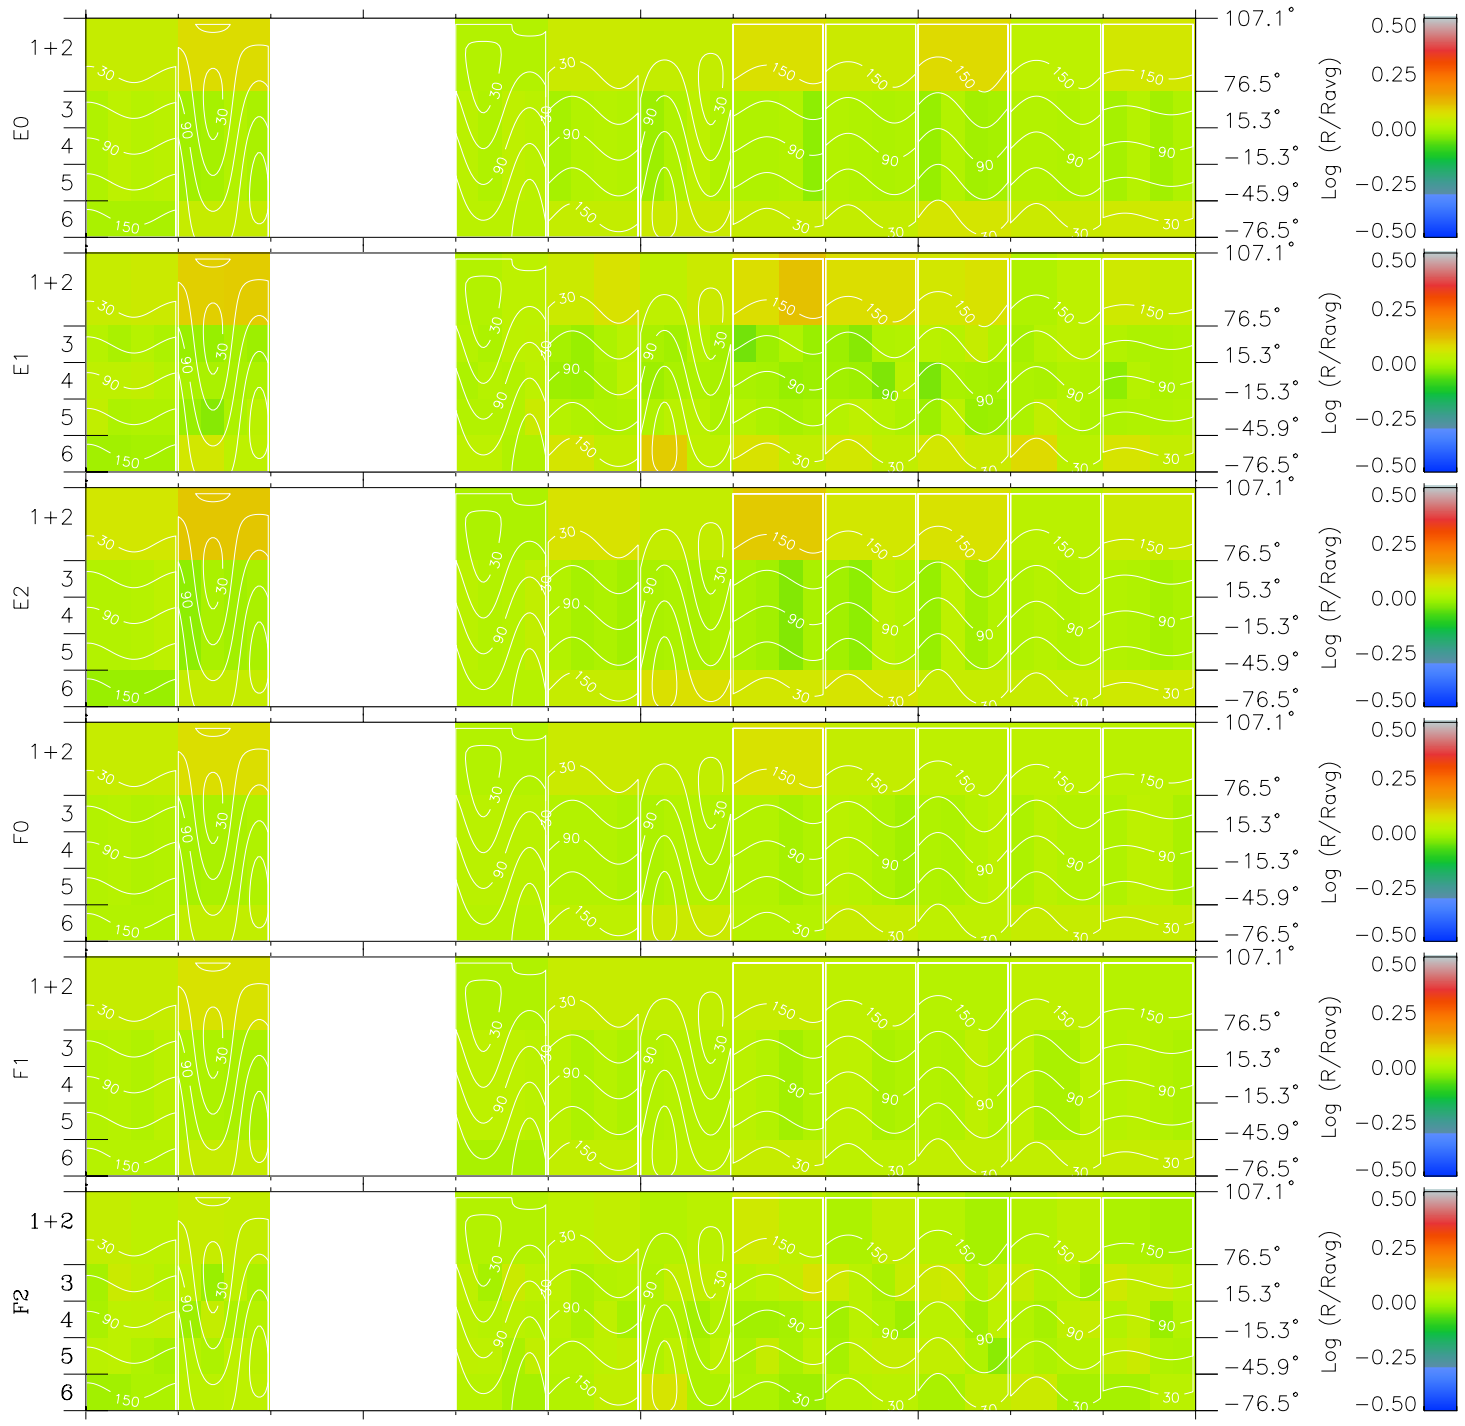

Galileo EPD Real Time All-Sky Anisotropies 98249

Software Version: RTSKY_MEAN V 1.20
 Data Production: 06-03-00
 Plot Production: Sun Sep 16 13:52:29 2001
 Color File: wondr3
 Geofactor File: 1.1

00:00:00 1998-249	249-06	249-12	249-18	00:00:00 1998-250	X JSE(R_j)
+ -110.10	+ -109.52	+ -108.94	+ -108.34	+ -107.73	X JSE(R_j)
-14.60	-14.95	-15.30	-15.65	-16.00	Y JSE(R_j)
4.67	4.67	4.66	4.65	4.64	Z JSE(R_j)

- ◇ = Jupiter look direction
- = Corotation look direction