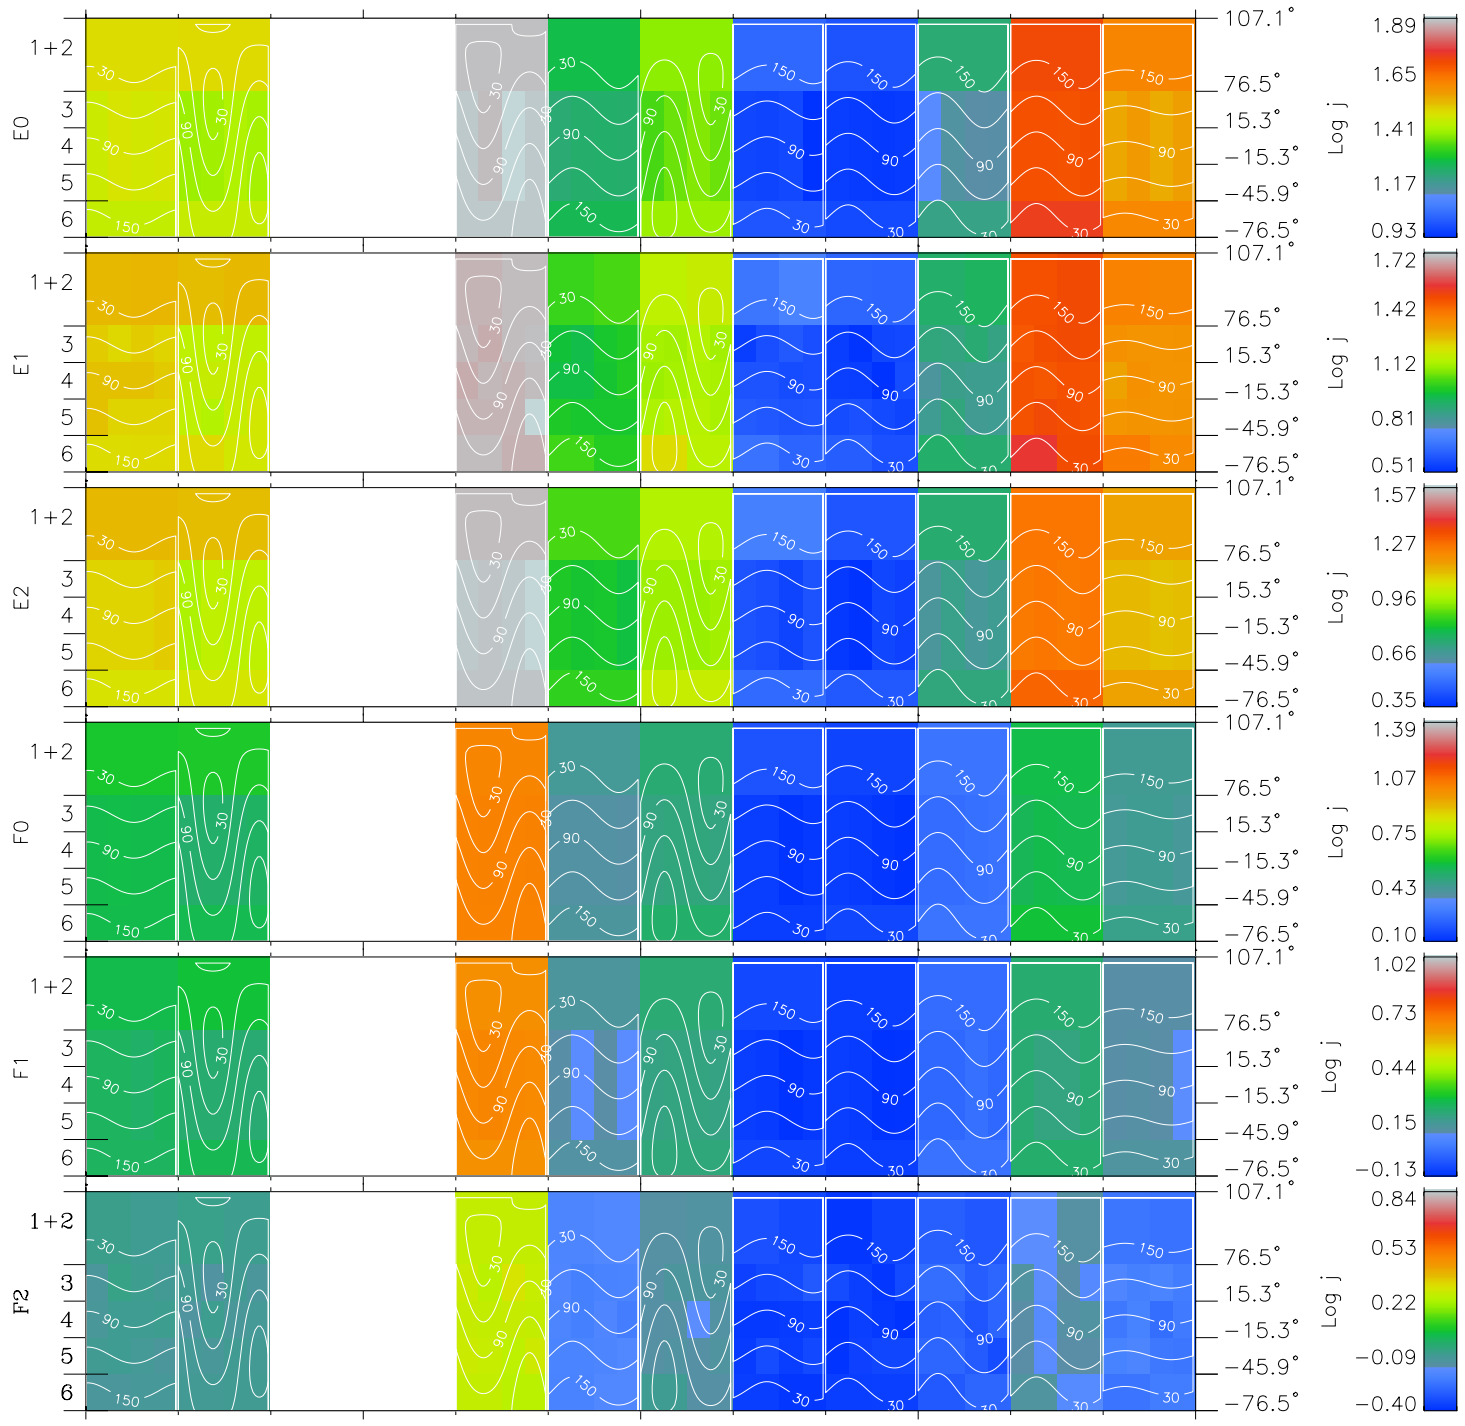

# Galileo EPD Real Time All-Sky Anisotropies 98249

Software Version: RTSKY\_FLUX V 1.20  
 Data Production: 06-03-00  
 Plot Production: Sun Sep 16 13:52:44 2001  
 Color File: wondr3  
 Geofactor File: 1.1

00:00:00 1998-249	249-06	249-12	249-18	00:00:00 1998-250	X JSE(R <sub>j</sub> )
+ -110.10	+ -109.52	+ -108.94	+ -108.34	+ -107.73	X JSE(R <sub>j</sub> )
-14.60	-14.95	-15.30	-15.65	-16.00	Y JSE(R <sub>j</sub> )
4.67	4.67	4.66	4.65	4.64	Z JSE(R <sub>j</sub> )

- ◇ = Jupiter look direction
- = Corotation look direction