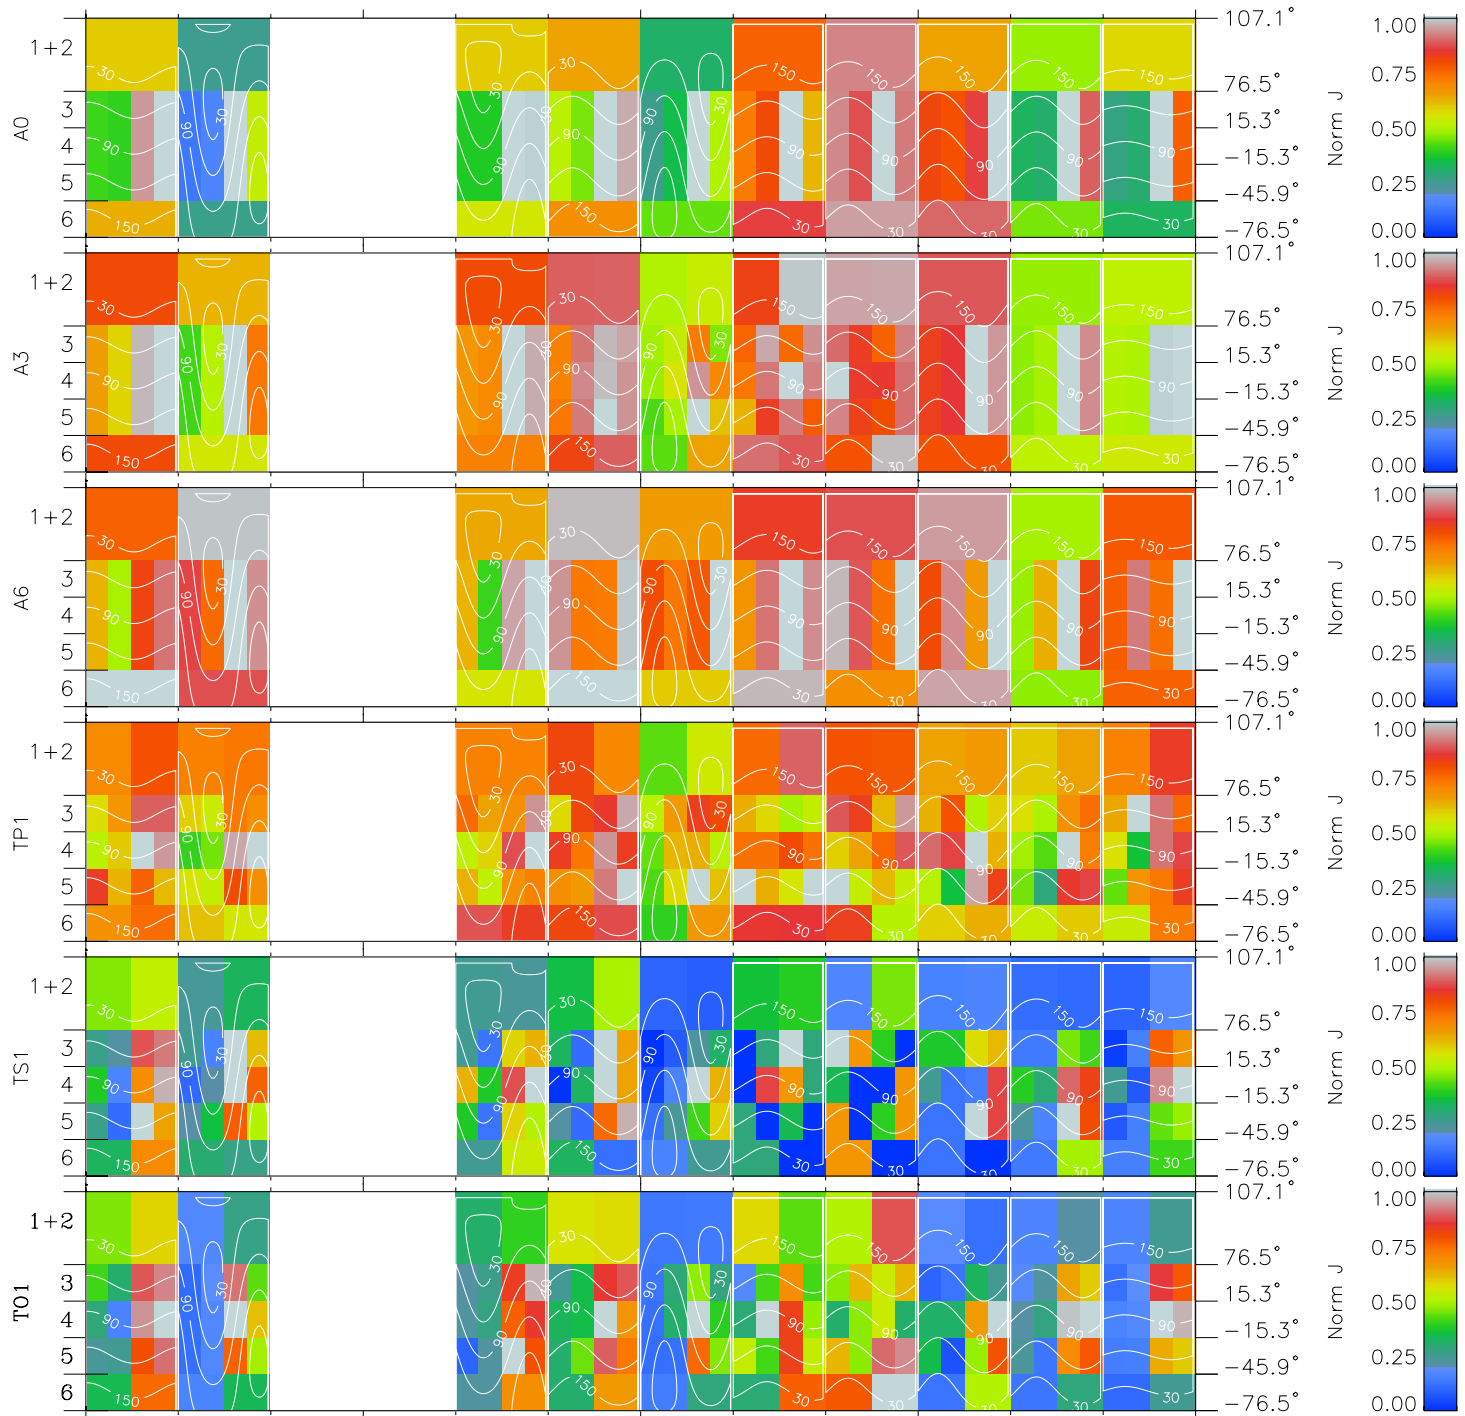

Galileo EPD Real Time All-Sky Anisotropies 98249

Software Version: RTSKY_NORM V 1.20
 Data Production: 06-03-00
 Plot Production: Sun Sep 16 13:52:52 2001
 Color File: wondr3
 Geofactor File: 1.1

00:00:00 1998-249	06:00:00 249-06	12:00:00 249-12	18:00:00 249-18	00:00:00 1998-250	X JSE(R _j)	Y JSE(R _j)	Z JSE(R _j)
+ -110.10 -14.60 4.67	+ -109.52 -14.95 4.67	+ -108.94 -15.30 4.66	+ -108.34 -15.65 4.65	+ -107.73 -16.00 4.64			

- ◇ = Jupiter look direction
- = Corotation look direction