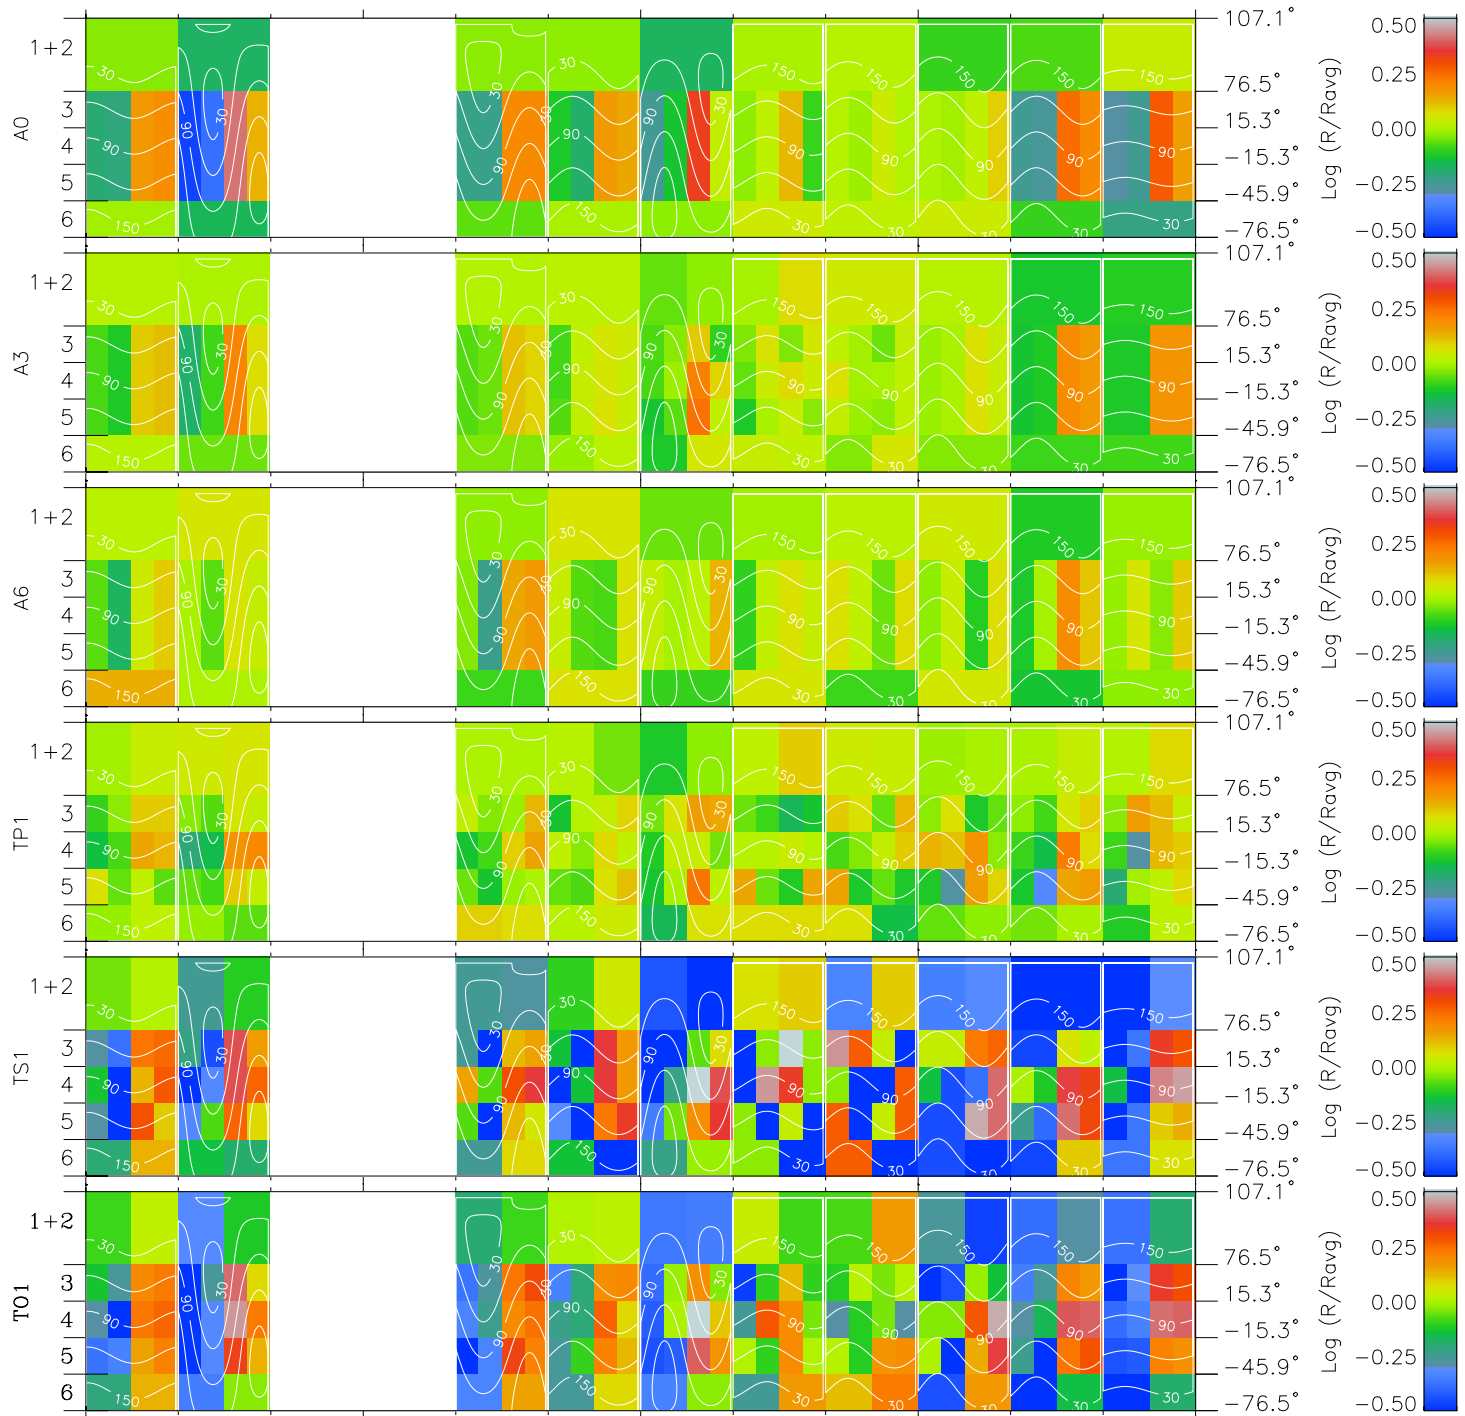

# Galileo EPD Real Time All-Sky Anisotropies 98249

Software Version: RTSKY\_MEAN V 1.20  
 Data Production: 06-03-00  
 Plot Production: Sun Sep 16 13:52:22 2001  
 Color File: wondr3  
 Geofactor File: 1.1

00:00:00 1998-249	249-06	249-12	249-18	00:00:00 1998-250	
+	+	+	+	+	
-110.10	-109.52	-108.94	-108.34	-107.73	X JSE(R <sub>j</sub> )
-14.60	-14.95	-15.30	-15.65	-16.00	Y JSE(R <sub>j</sub> )
4.67	4.67	4.66	4.65	4.64	Z JSE(R <sub>j</sub> )

- ◇ = Jupiter look direction
- = Corotation look direction