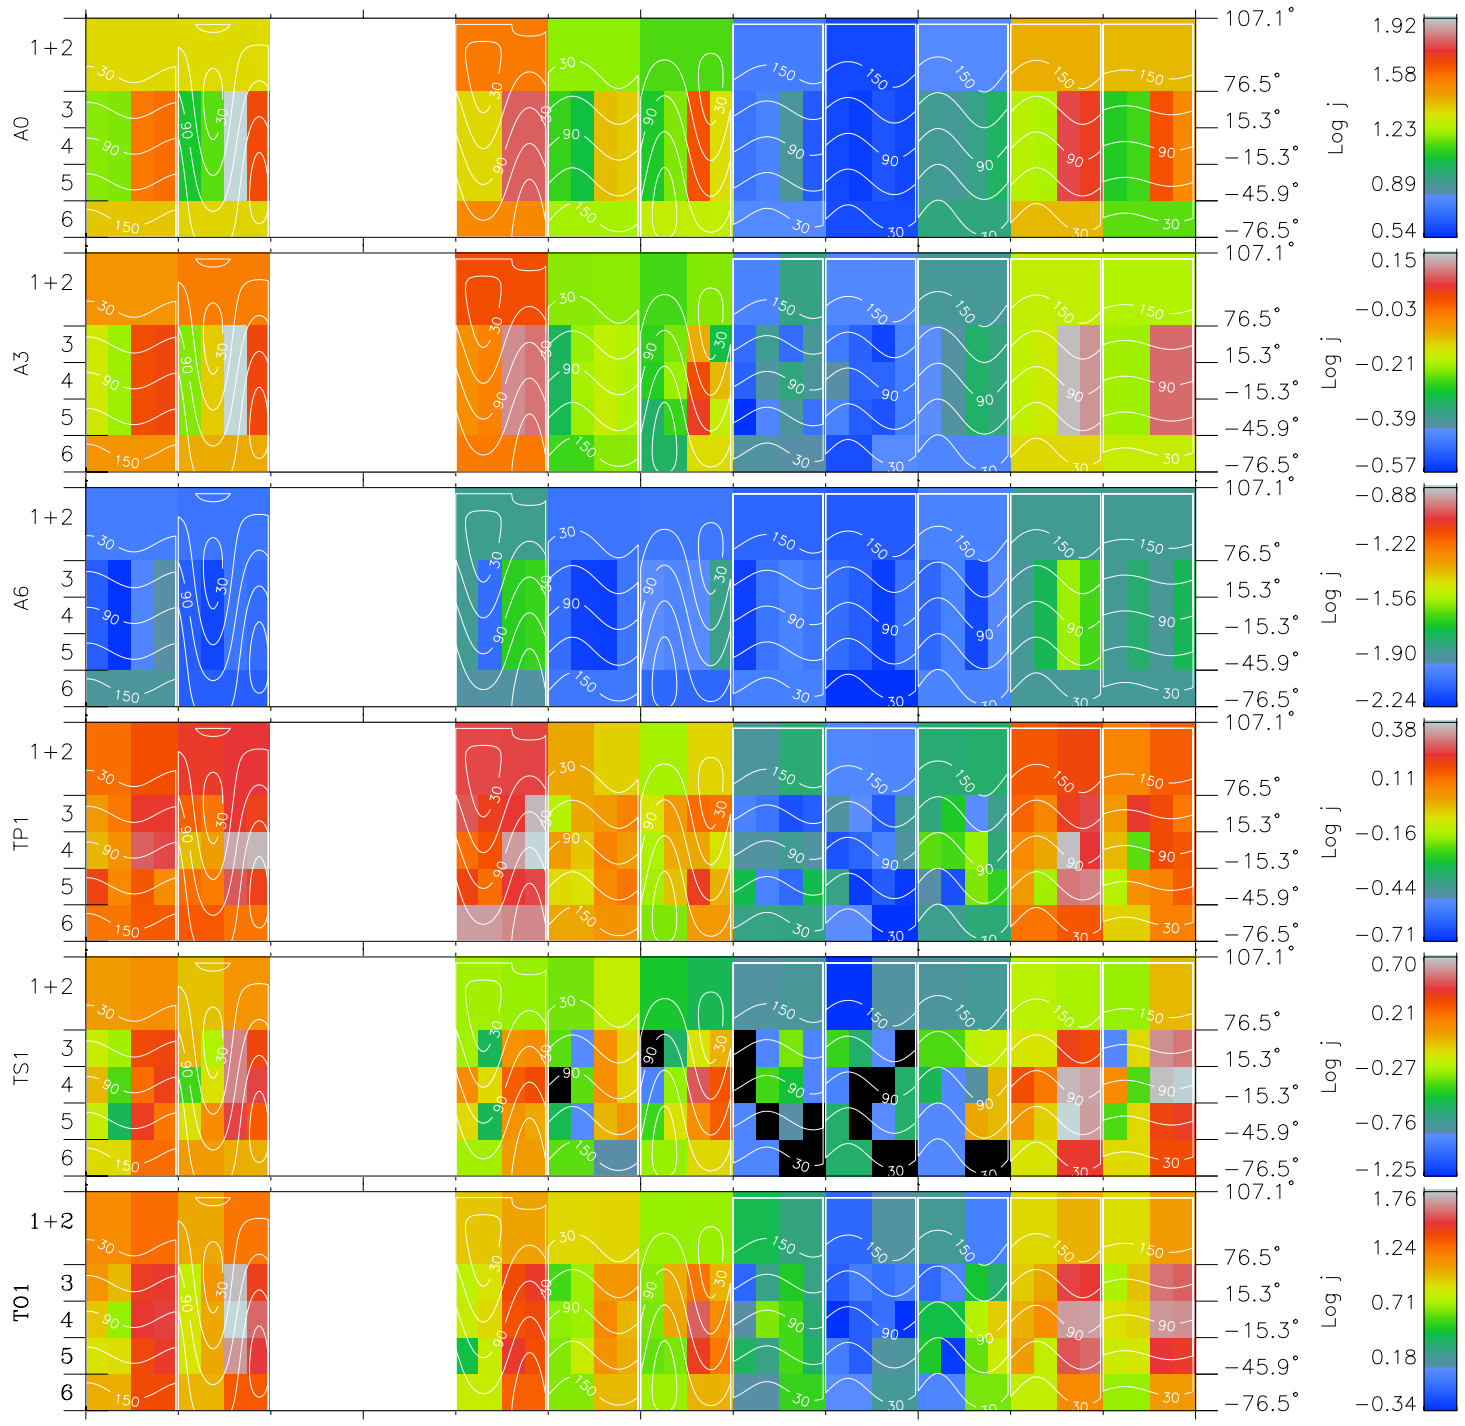

Galileo EPD Real Time All-Sky Anisotropies 98249

Software Version: RTSKY_FLUX V 1.20
 Data Production: 06-03-00
 Plot Production: Sun Sep 16 13:52:37 2001
 Color File: wondr3
 Geofactor File: 1.1

00:00:00 1998-249	249-06	249-12	249-18	00:00:00 1998-250	X JSE(R _j)
+ -110.10 -14.60 4.67	+ -109.52 -14.95 4.67	+ -108.94 -15.30 4.66	+ -108.34 -15.65 4.65	+ -107.73 -16.00 4.64	Y JSE(R _j)
					Z JSE(R _j)

- ◇ = Jupiter look direction
- = Corotation look direction